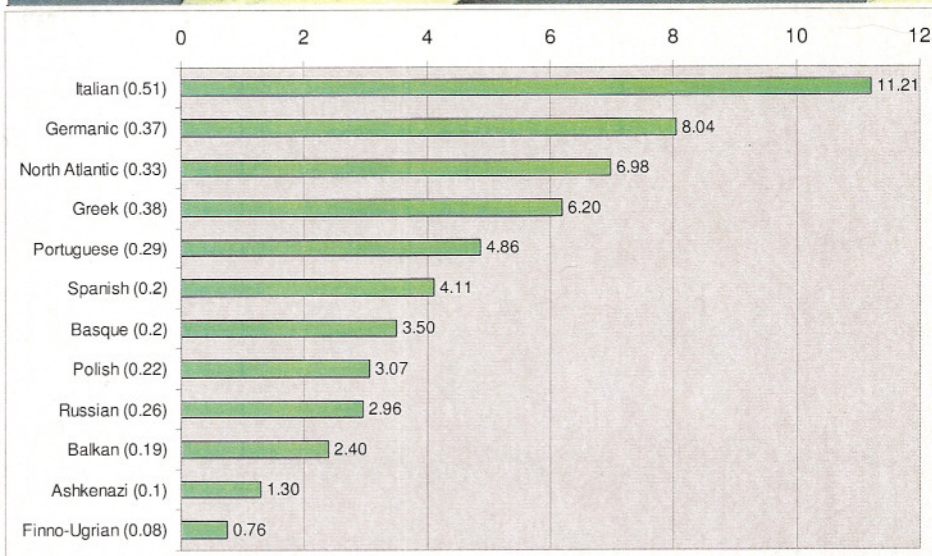

DNA Tribes™ Europa Report for Jayne Overgard

Your DNA Tribes™ Europa Results

DNA Tribes Genetic Ancestry Analysis

www.dnatribes.com

Customer Support: support@dnatribes.com

P.O. Box 735, Arlington, VA 22216