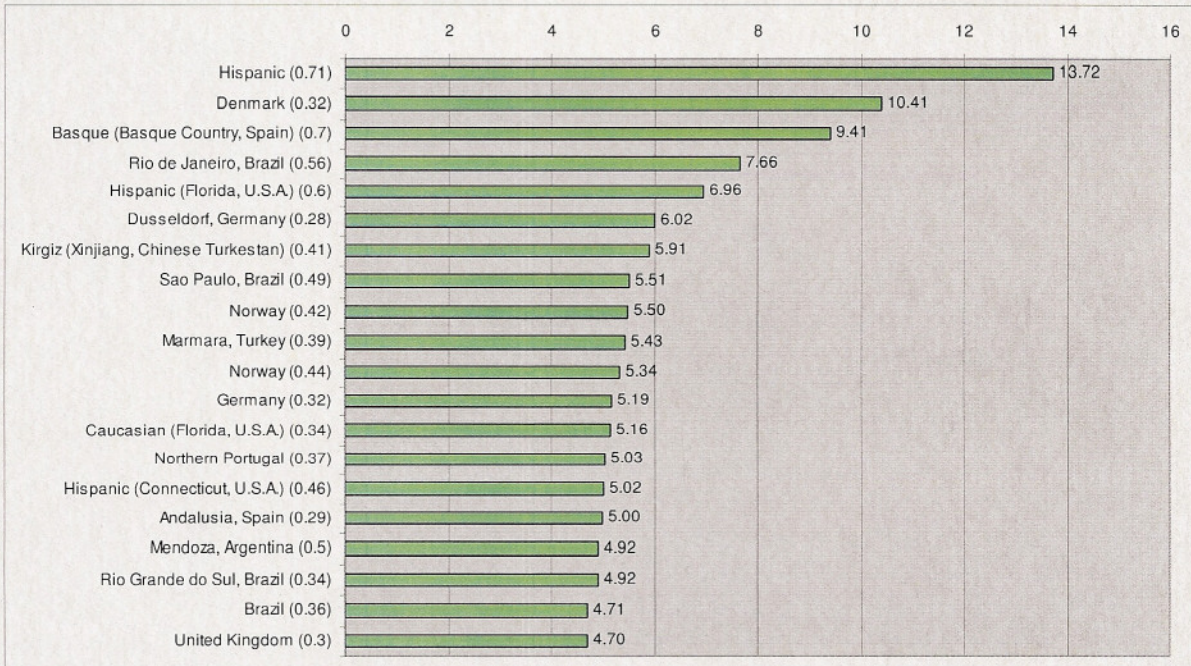

**Part B: Your High Resolution Native Population Match Results**

Part C: Your High Resolution Global Population Match Results

Part D: Your High Resolution World Region Match Results