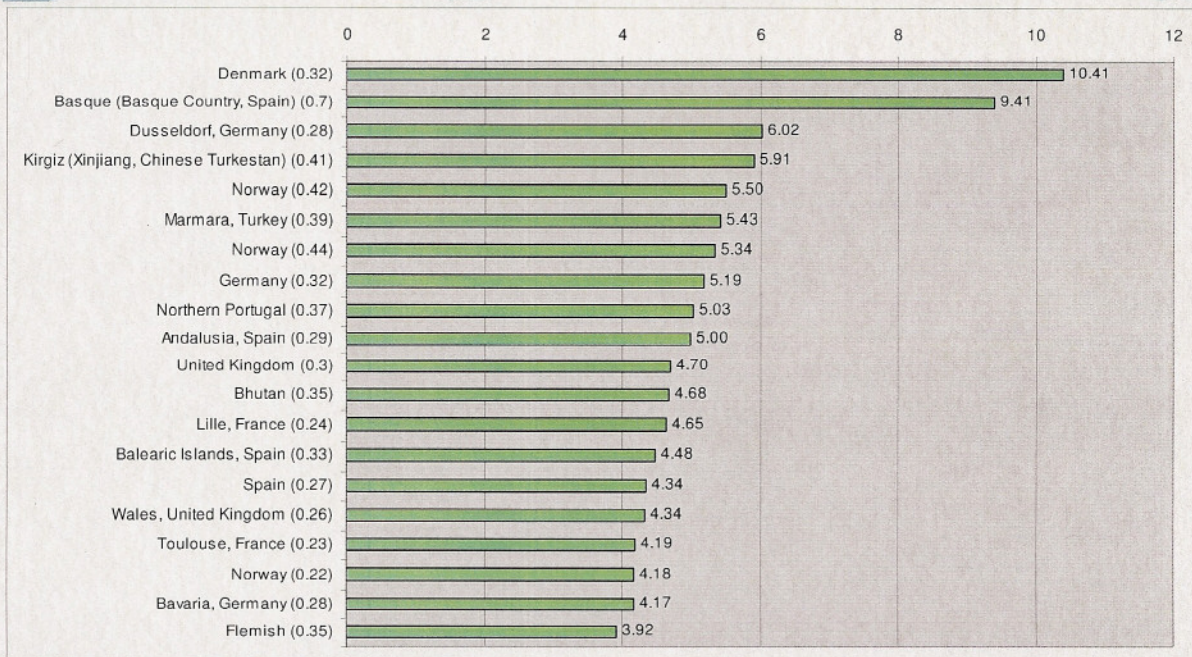

**Part B: Your High Resolution Native Population Match Results**

Part C: Your High Resolution Global Population Match Results

Part D: Your High Resolution World Region Match Results