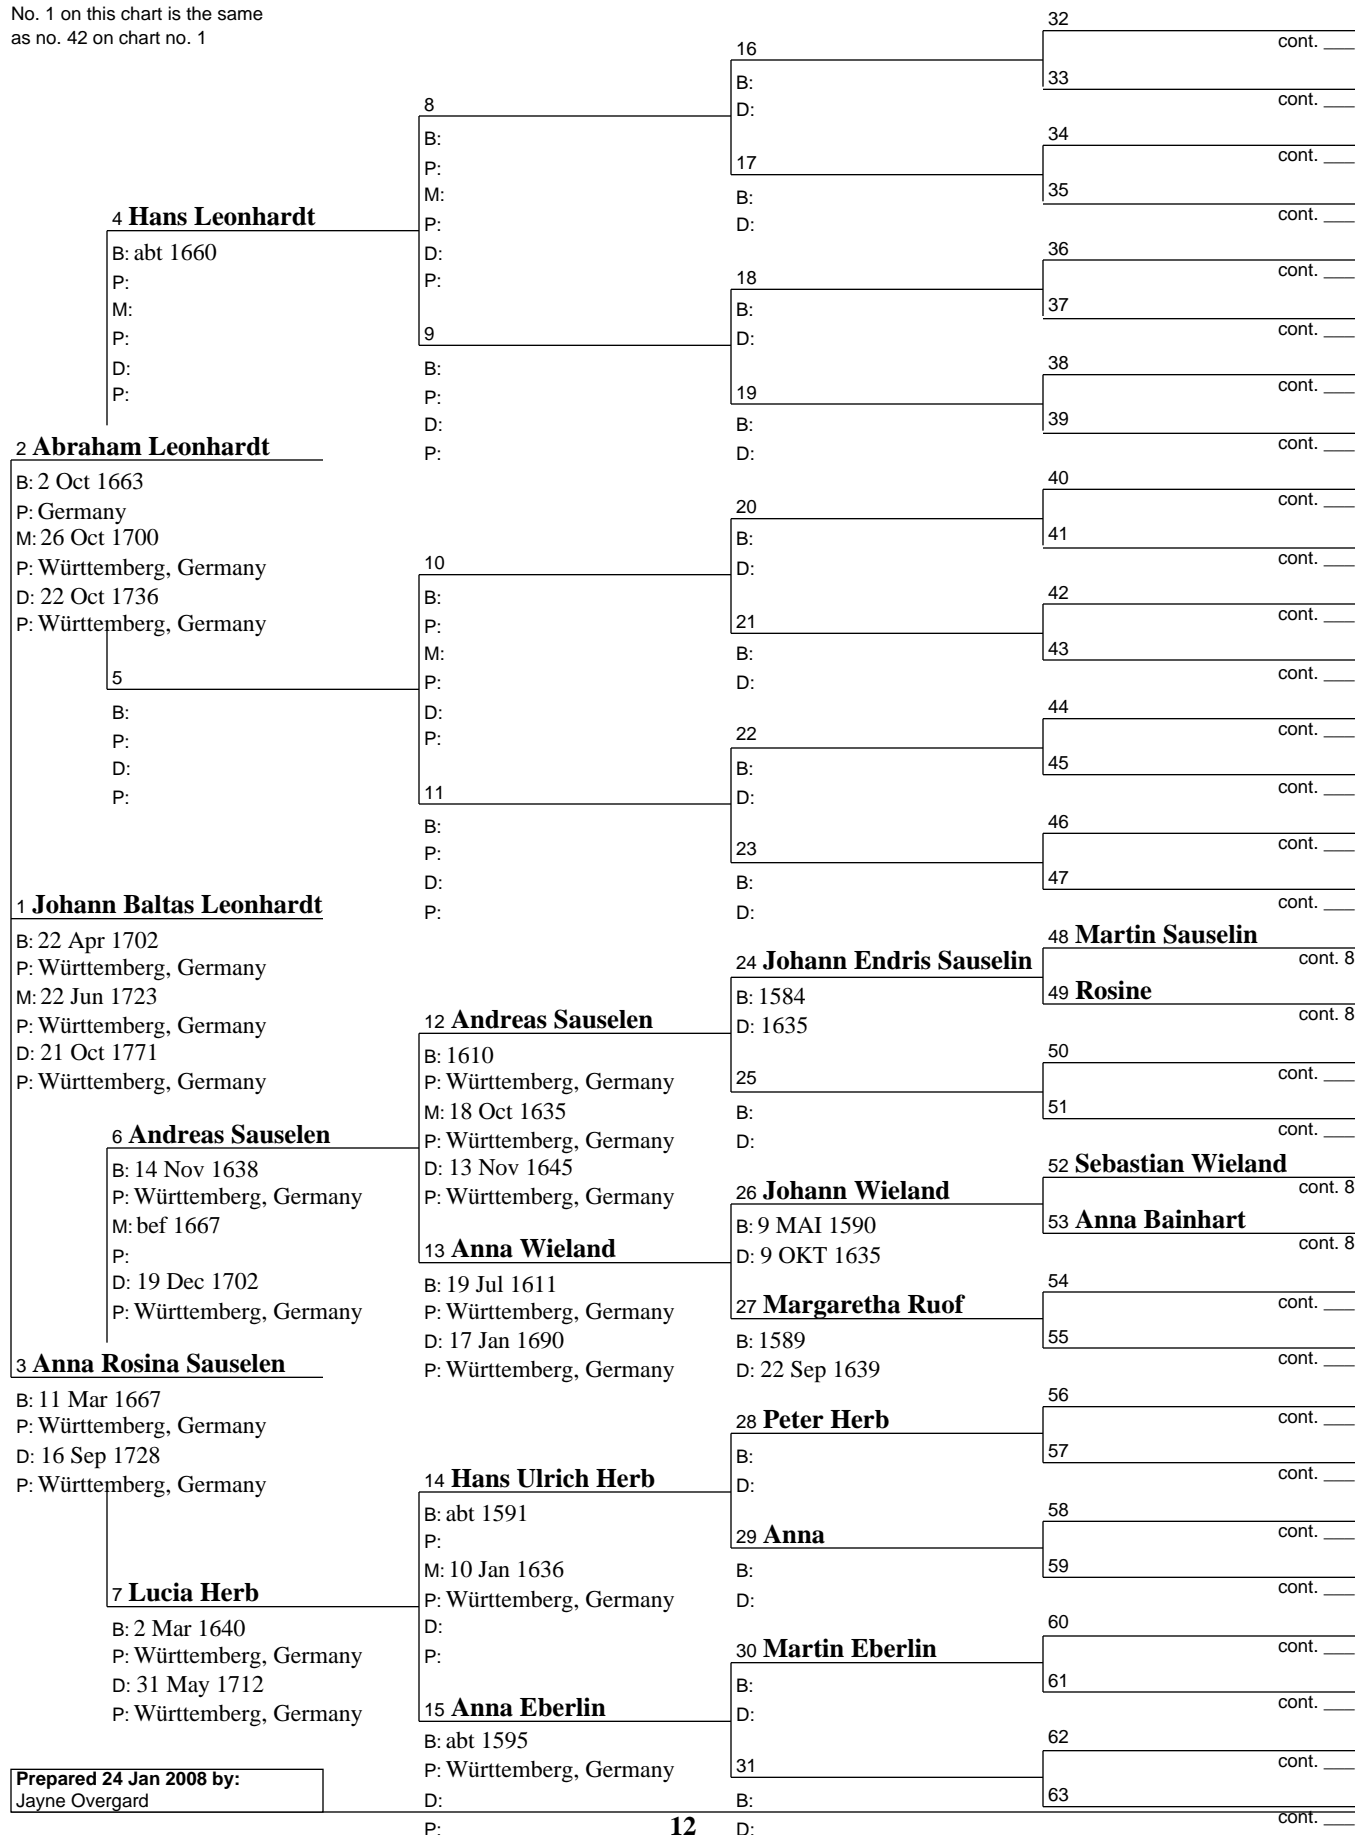

Pedigree Chart

24 Jan 2008

Chart no. 12
No. 1 on this chart is the same
as no. 42 on chart no. 1

Prepared 24 Jan 2008 by:
Jayne Overgard