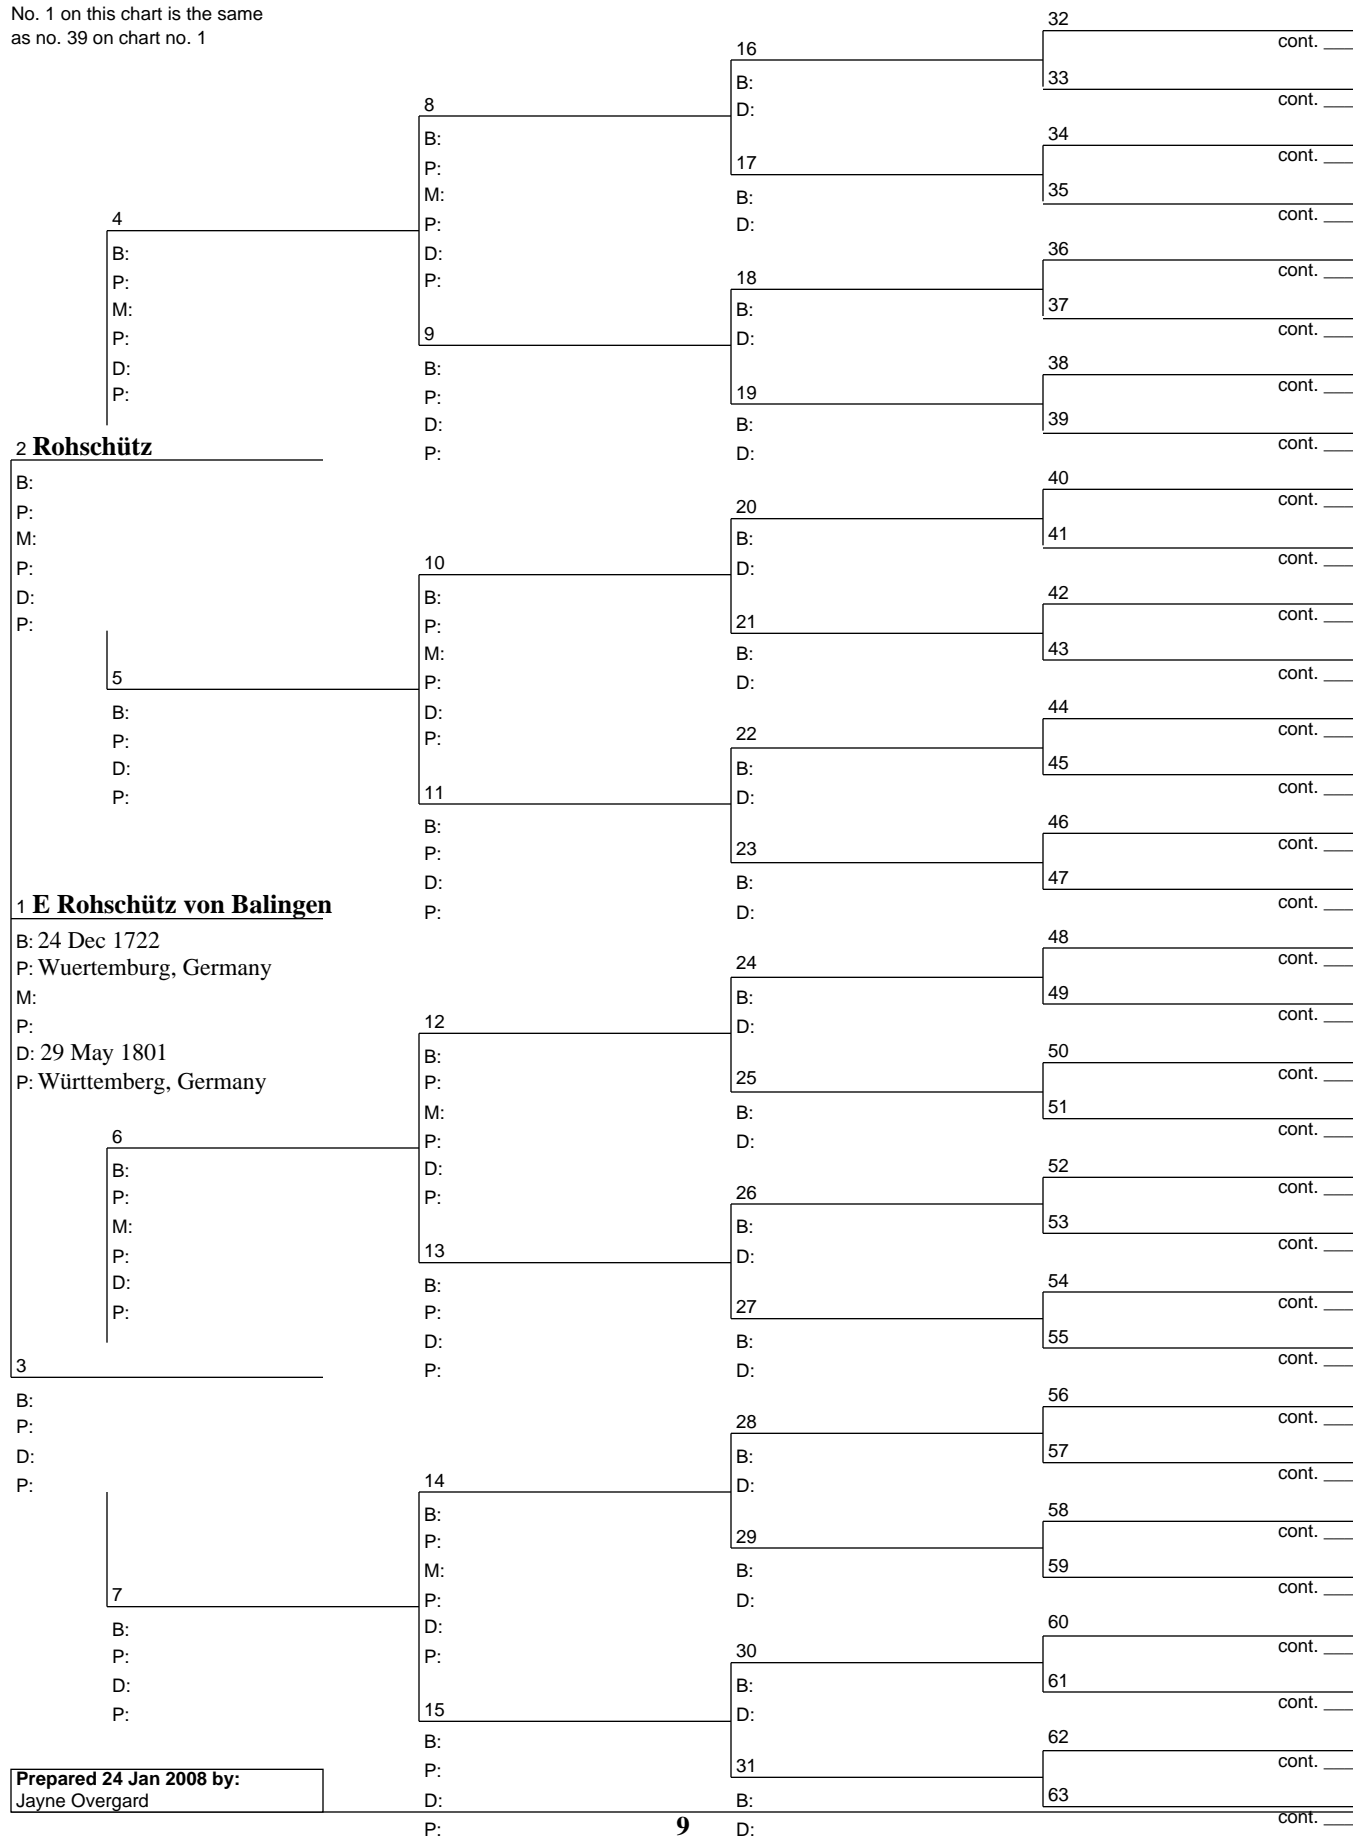

Pedigree Chart

24 Jan 2008

Chart no. 9

No. 1 on this chart is the same
as no. 39 on chart no. 1

Prepared 24 Jan 2008 by:
Jayne Overgard