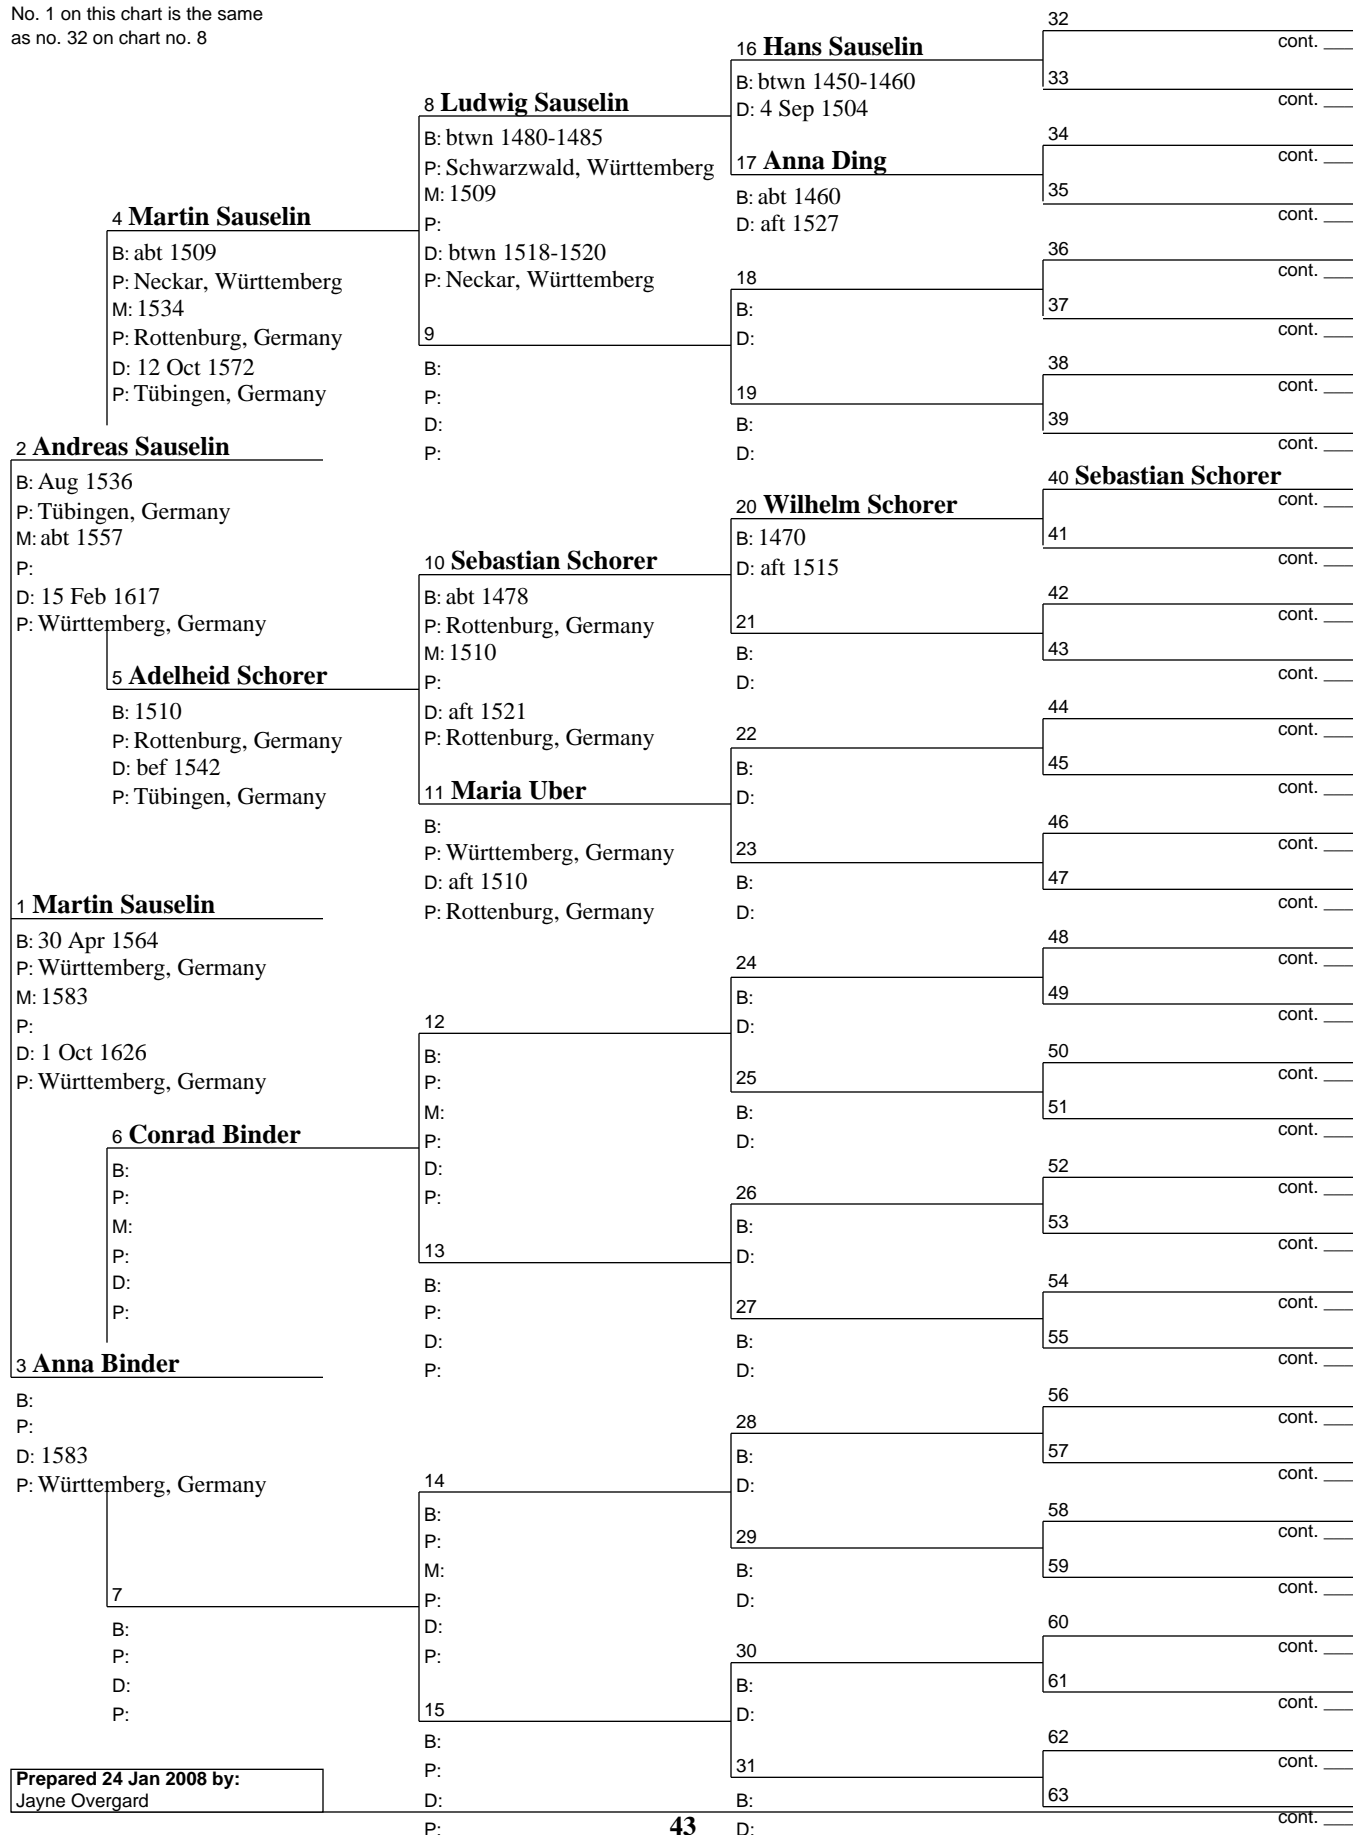

Pedigree Chart

24 Jan 2008

Chart no. 43
No. 1 on this chart is the same
as no. 32 on chart no. 8

Prepared 24 Jan 2008 by:
Jayne Overgard