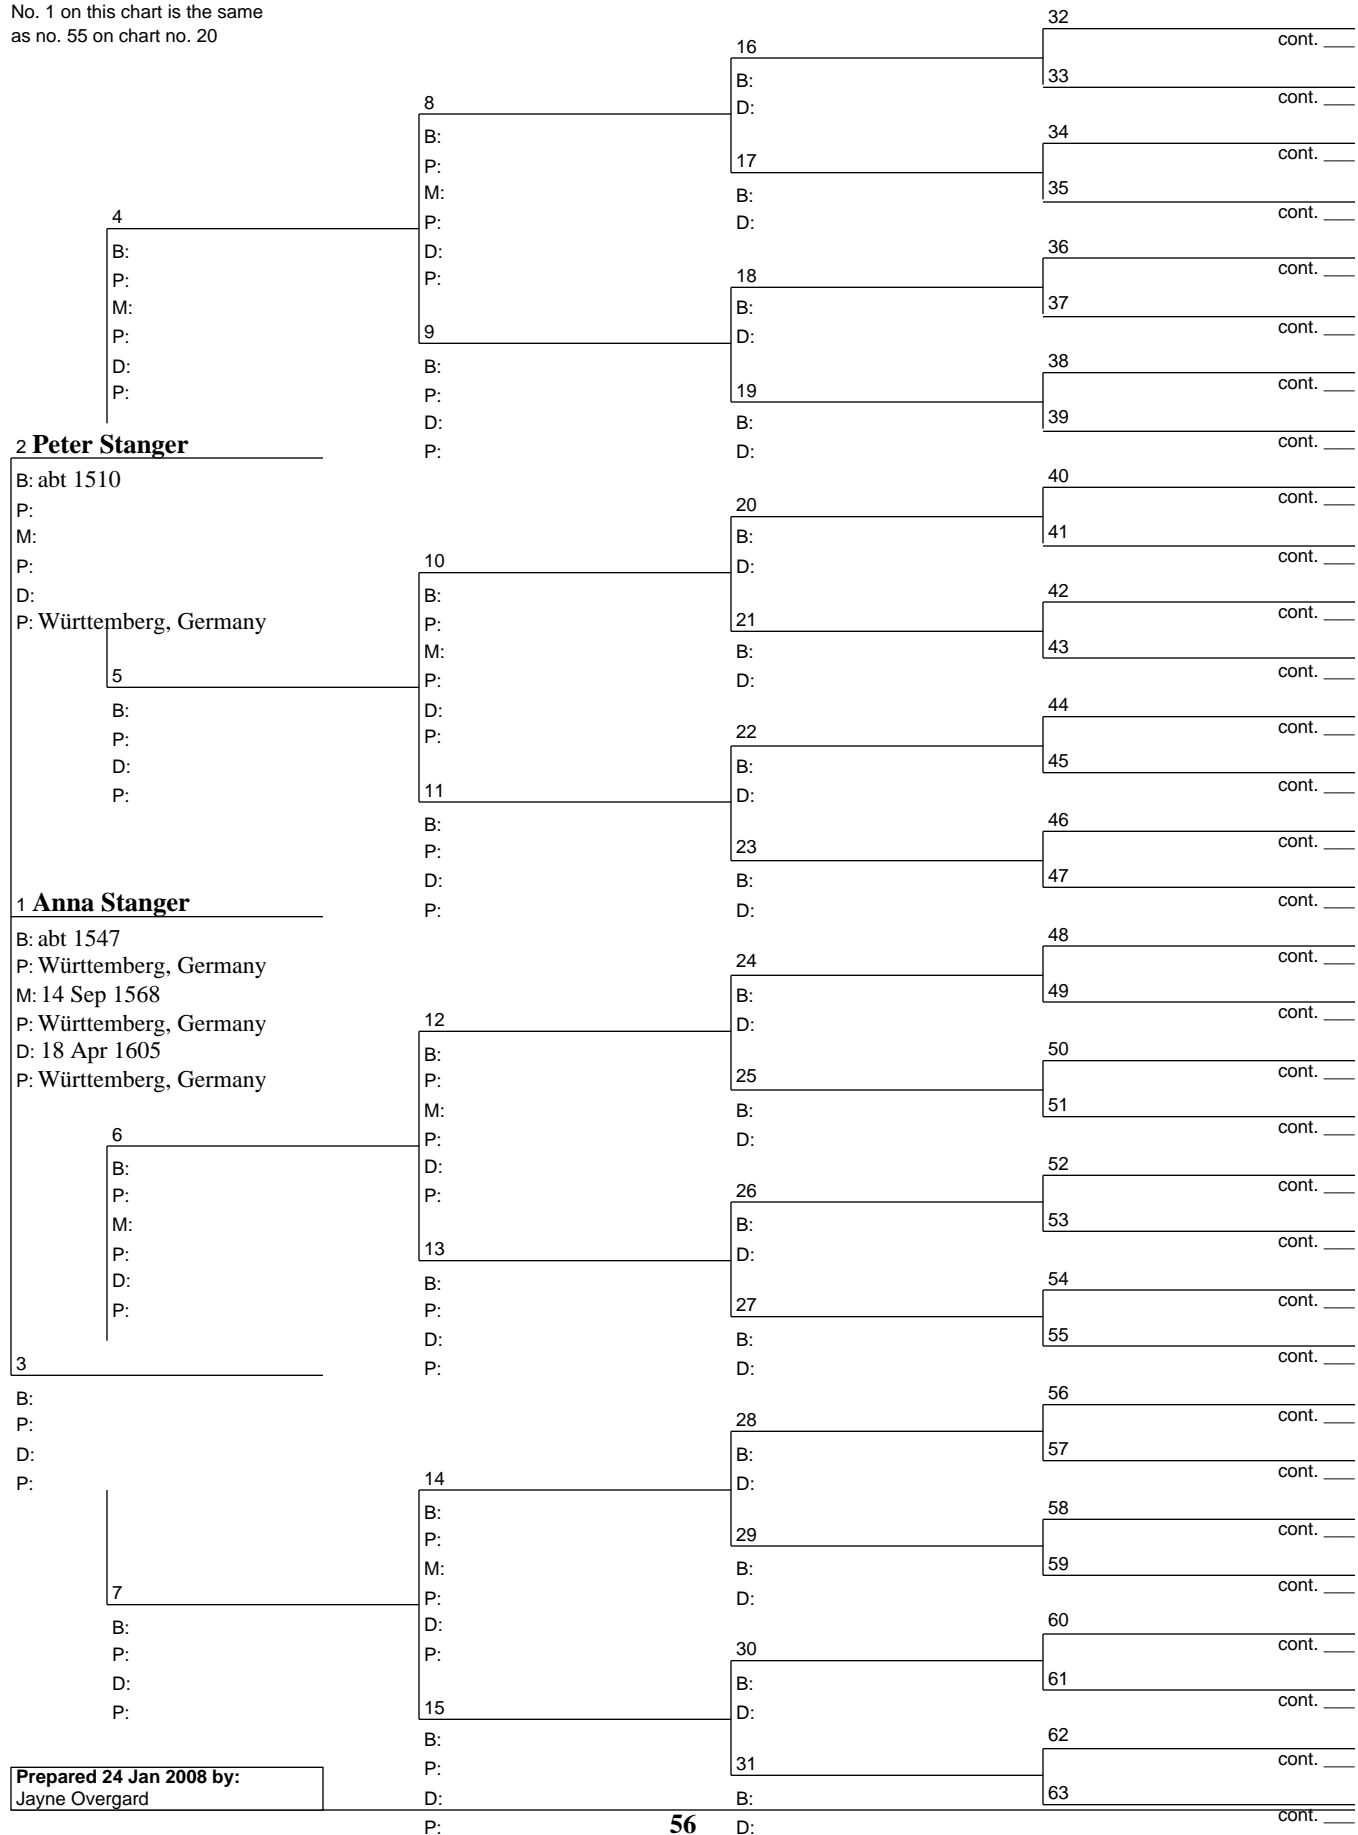

Pedigree Chart

24 Jan 2008

Chart no. 56
No. 1 on this chart is the same
as no. 55 on chart no. 20