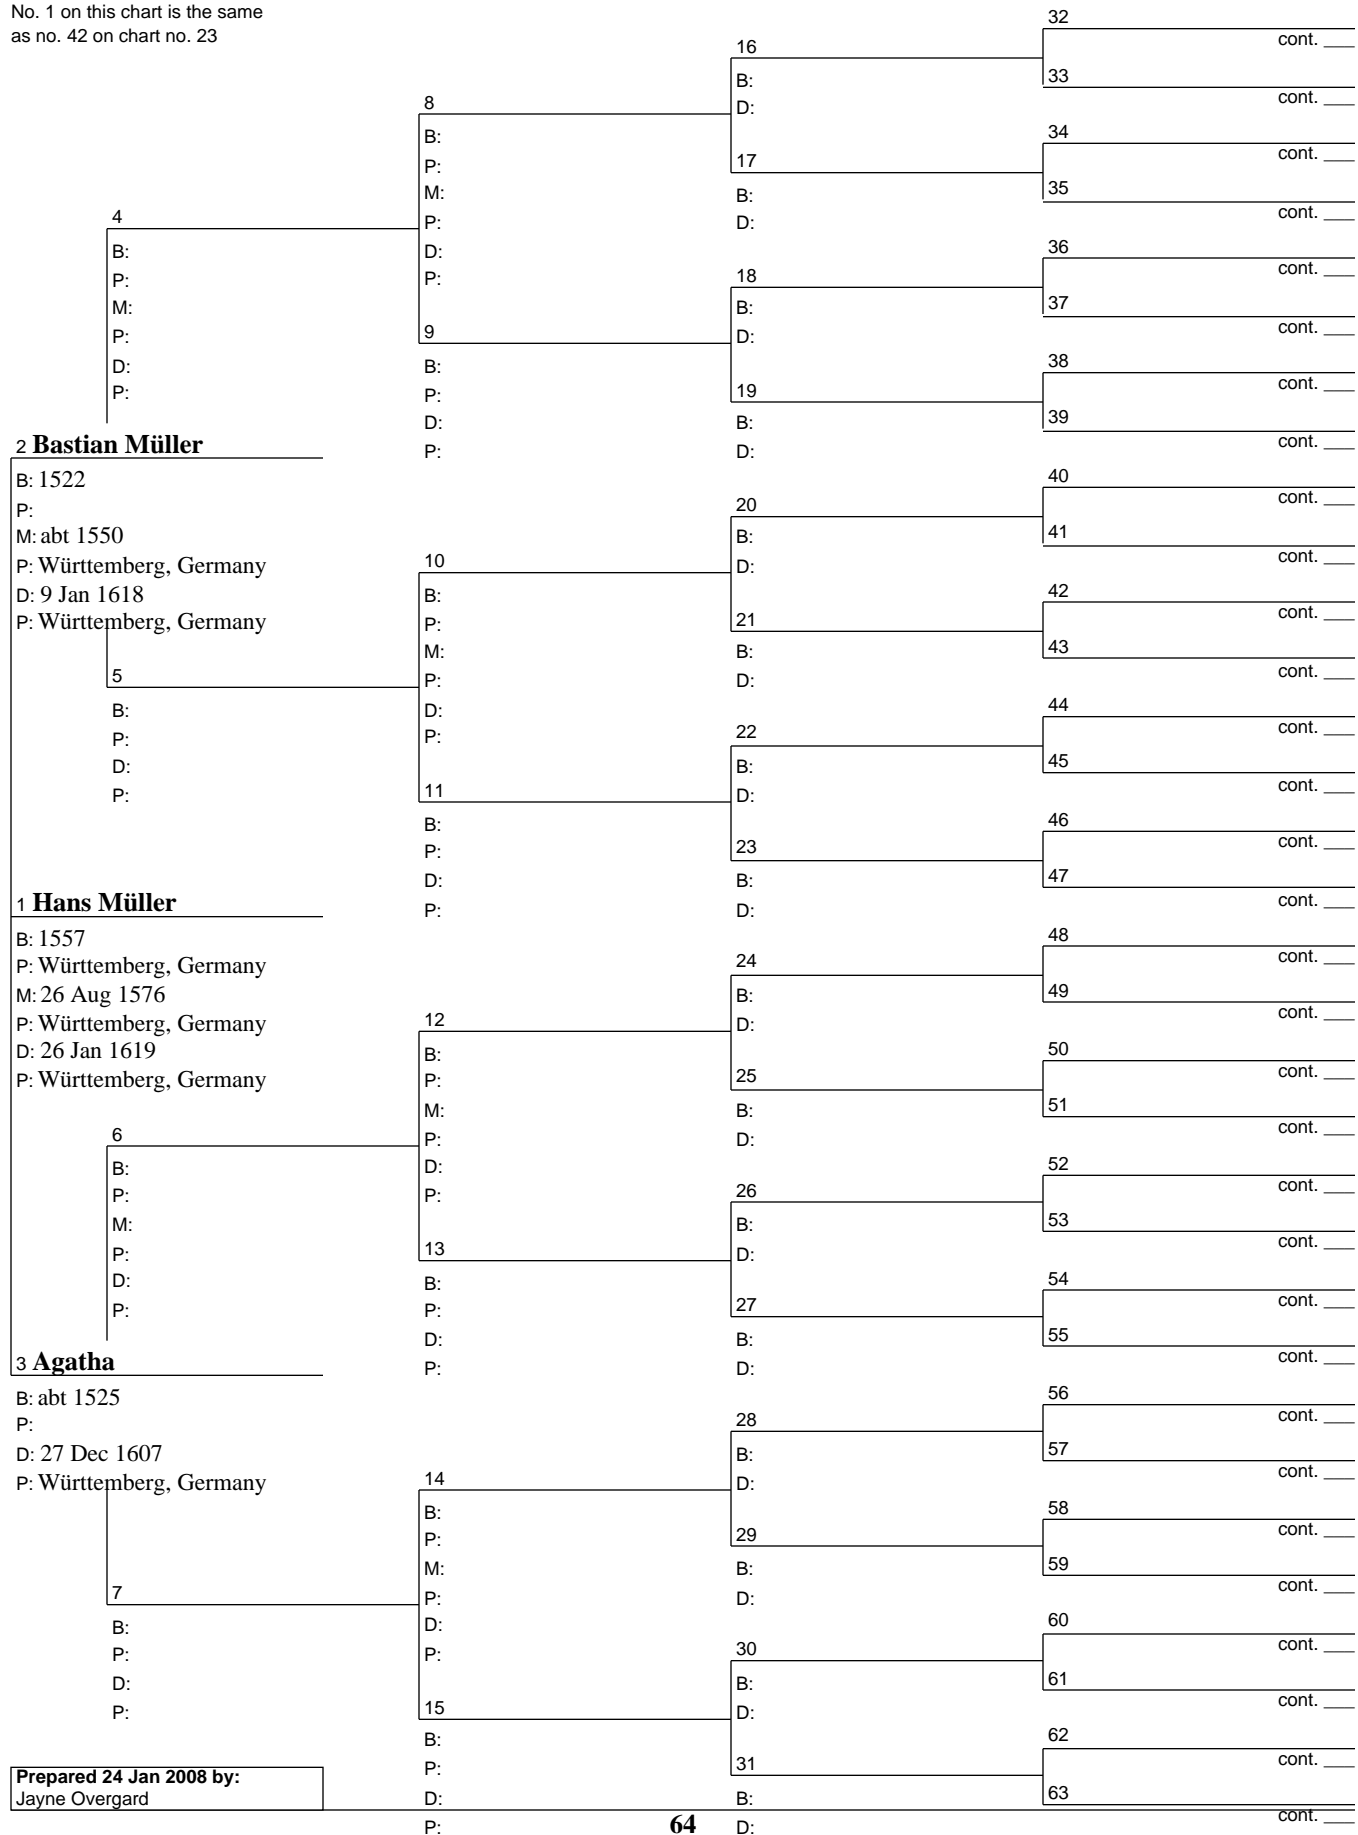

Pedigree Chart

24 Jan 2008

Chart no. 64
No. 1 on this chart is the same
as no. 42 on chart no. 23

Prepared 24 Jan 2008 by:
Jayne Overgard