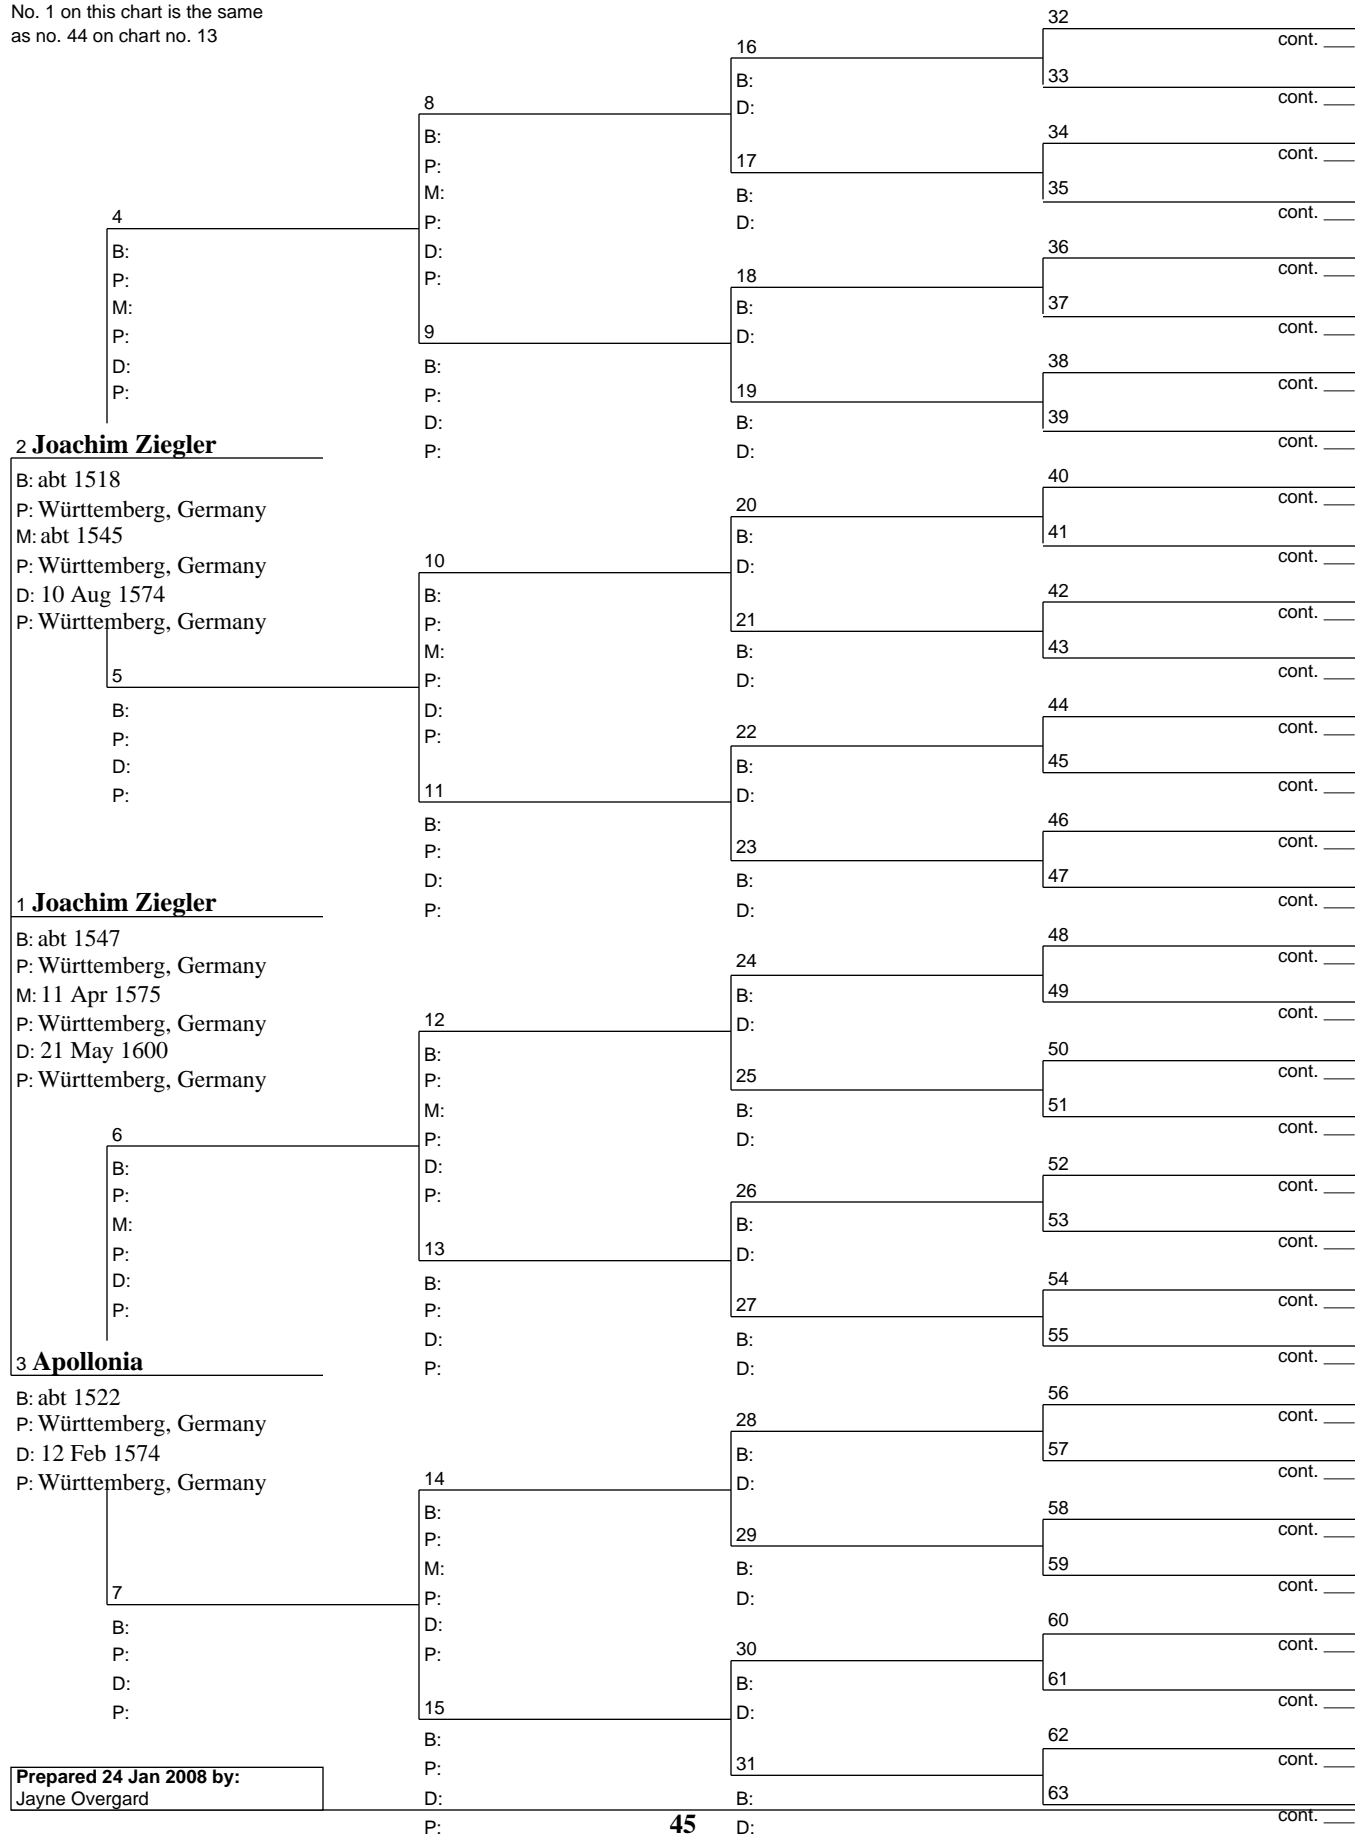

Pedigree Chart

24 Jan 2008

Chart no. 45
No. 1 on this chart is the same
as no. 44 on chart no. 13

Prepared 24 Jan 2008 by:
Jayne Overgard