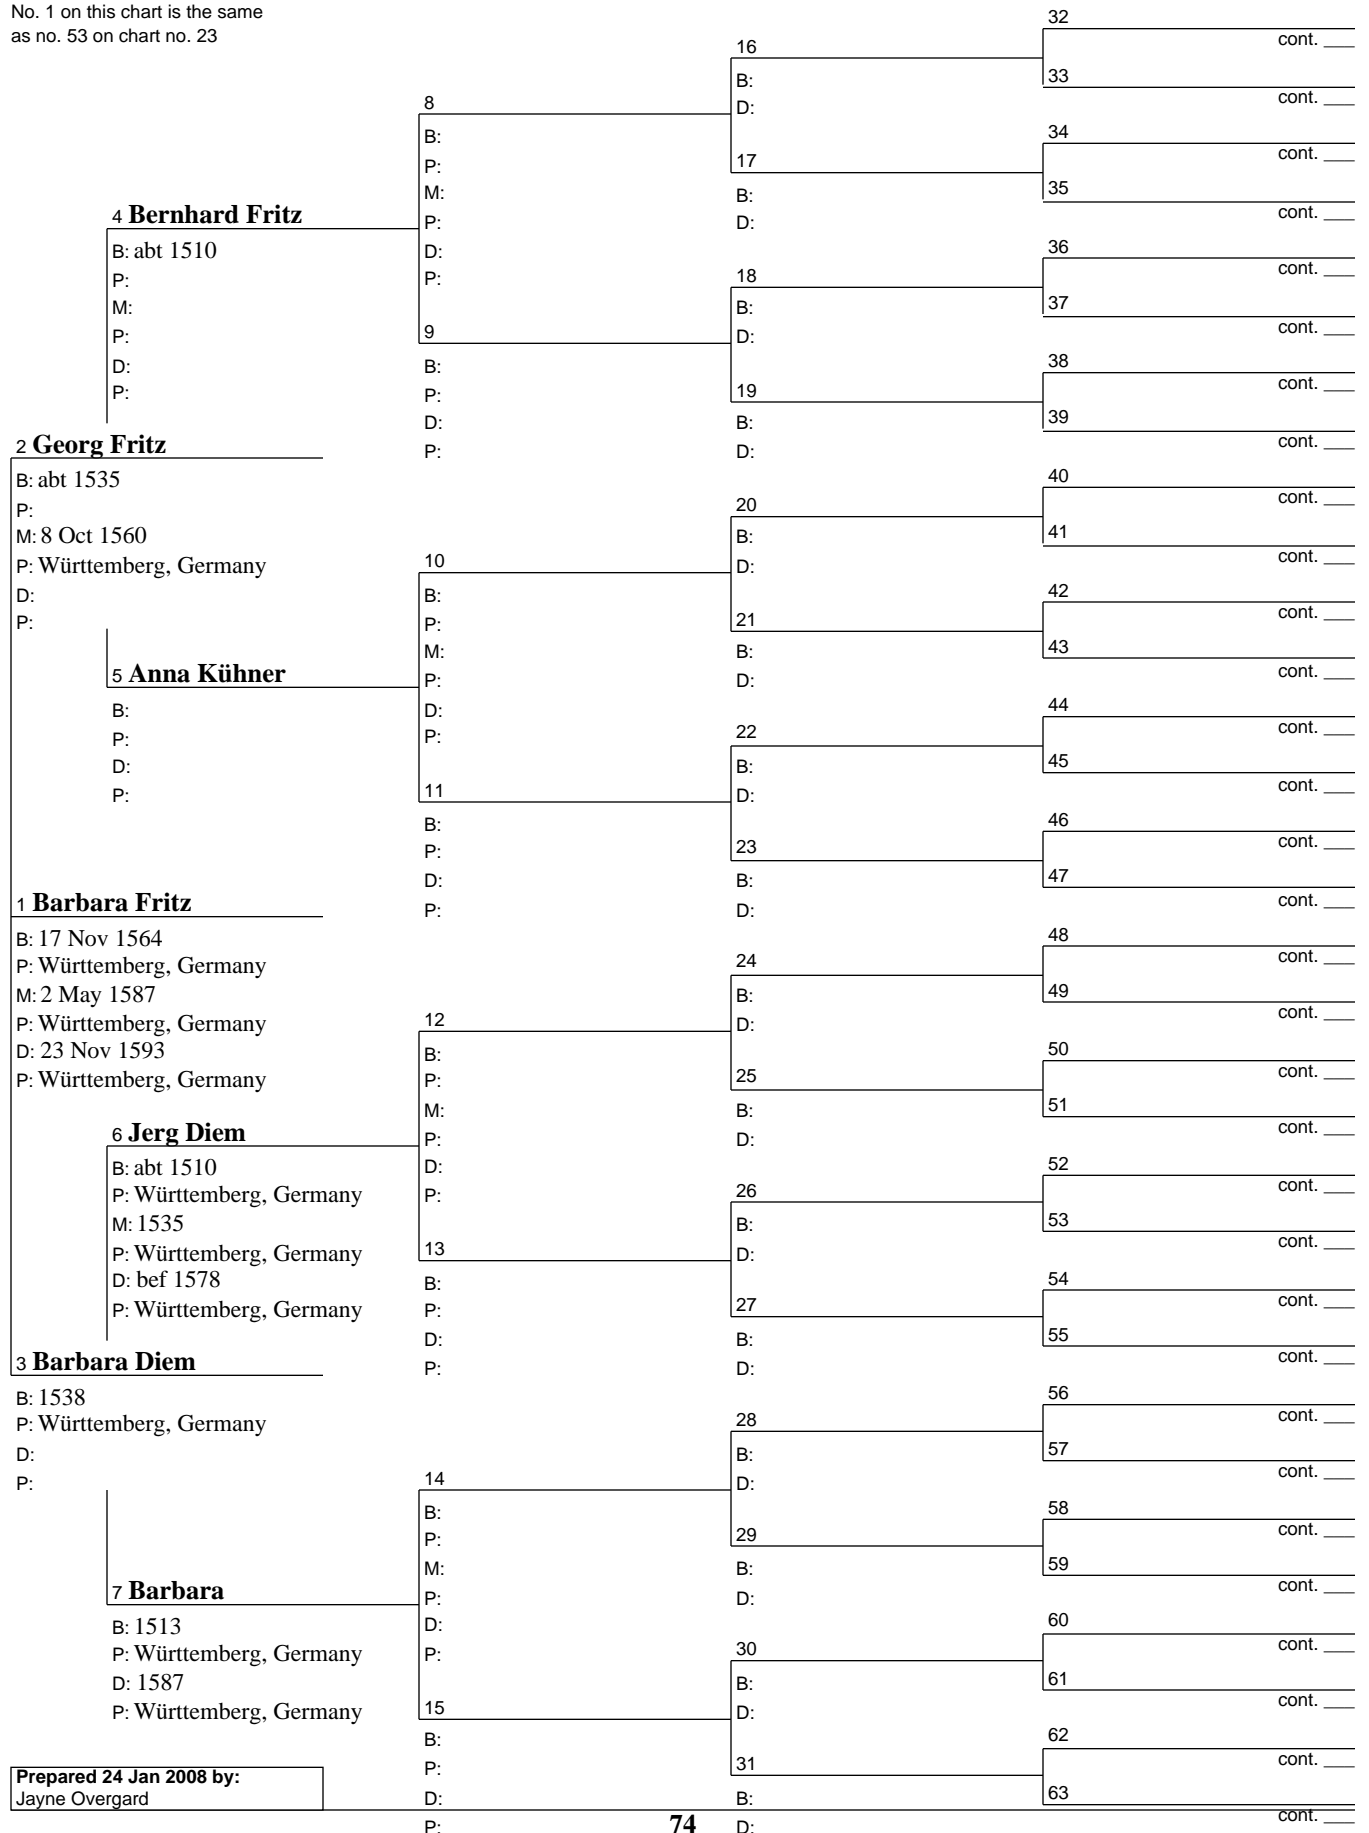

Pedigree Chart

24 Jan 2008

Chart no. 74

No. 1 on this chart is the same
as no. 53 on chart no. 23

Prepared 24 Jan 2008 by:
Jayne Overgard