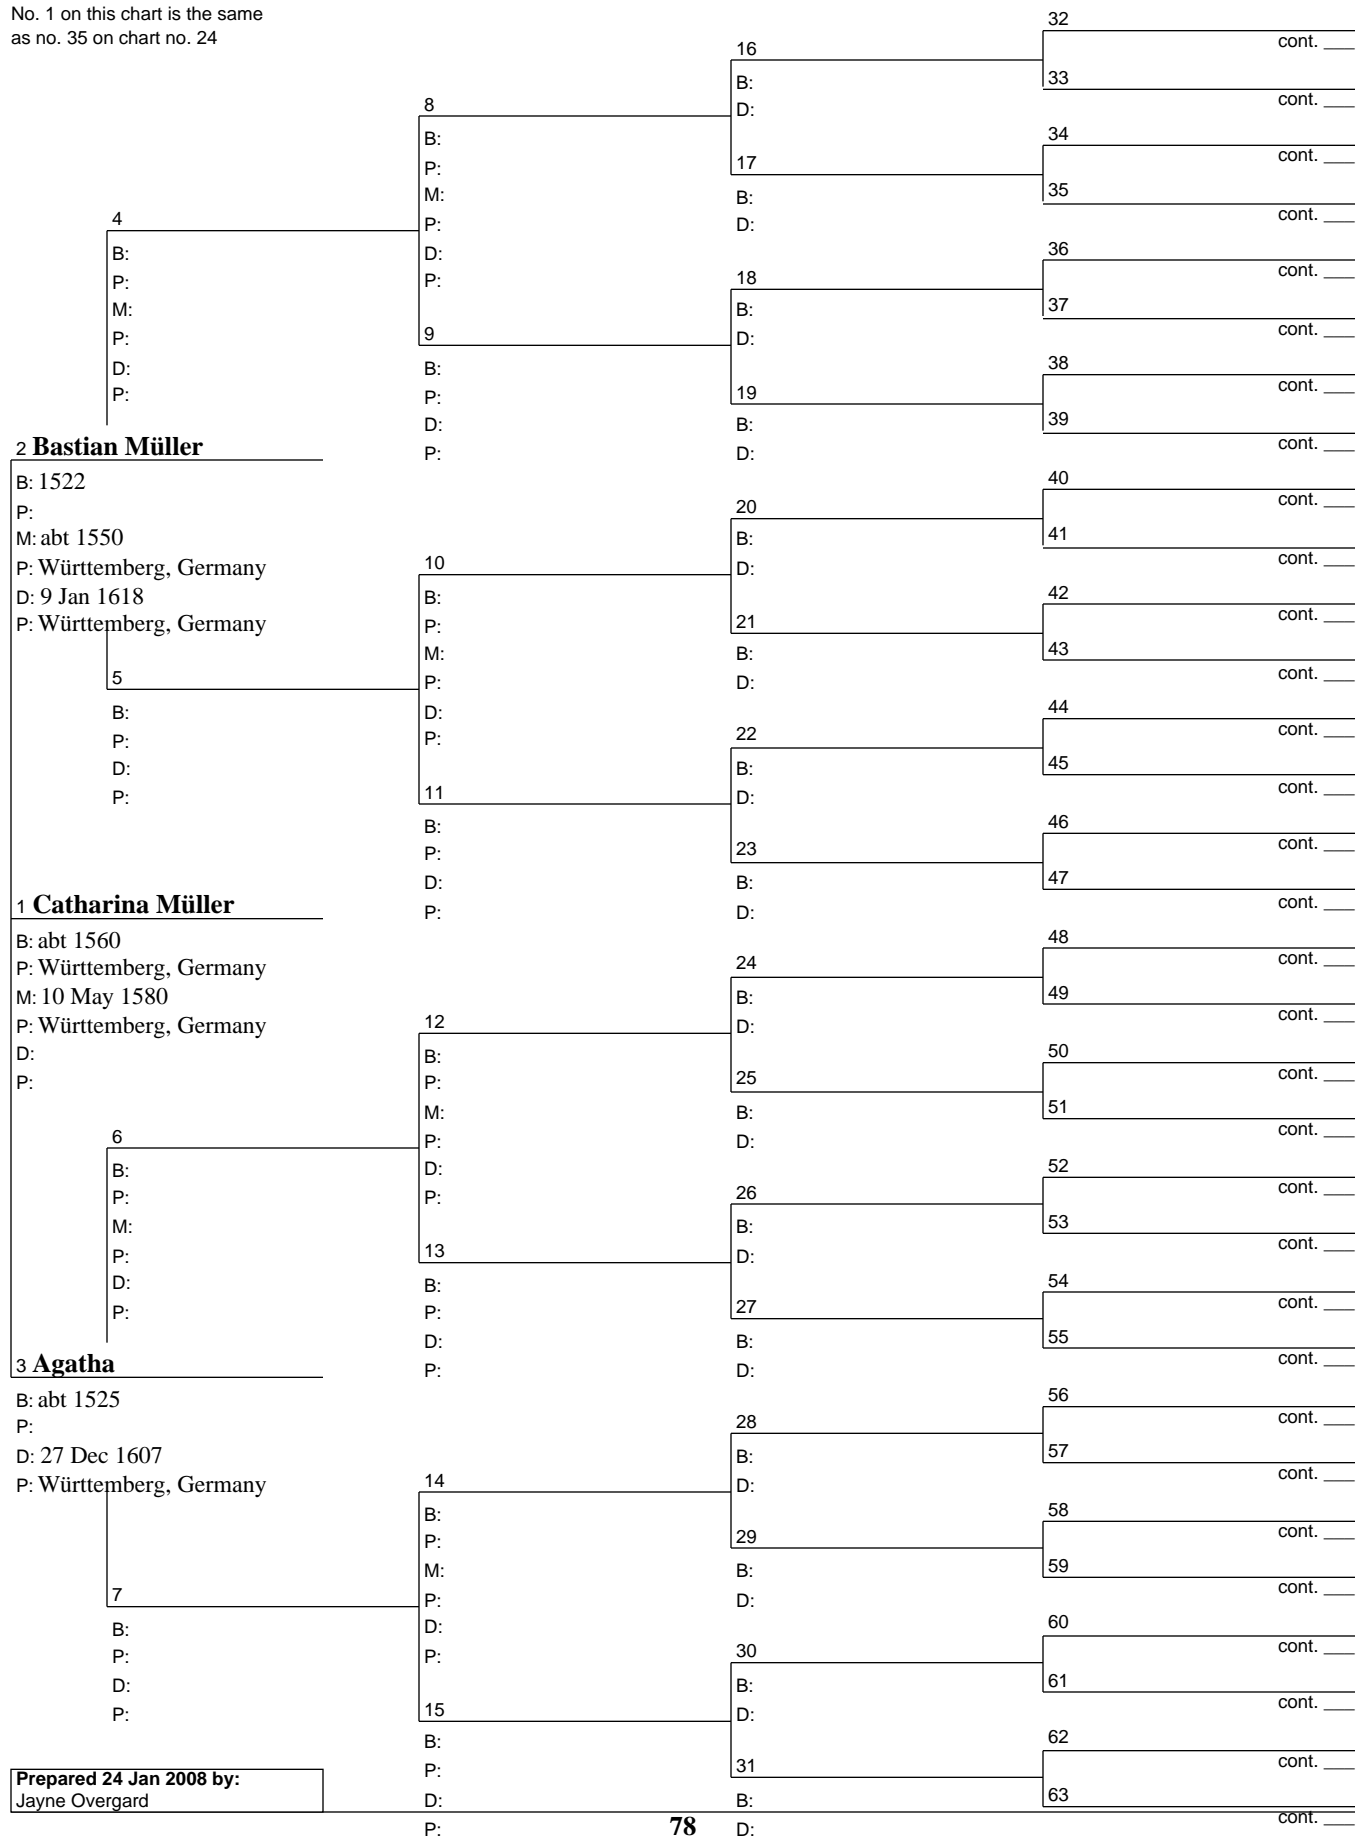

Pedigree Chart

24 Jan 2008

Chart no. 78
No. 1 on this chart is the same
as no. 35 on chart no. 24