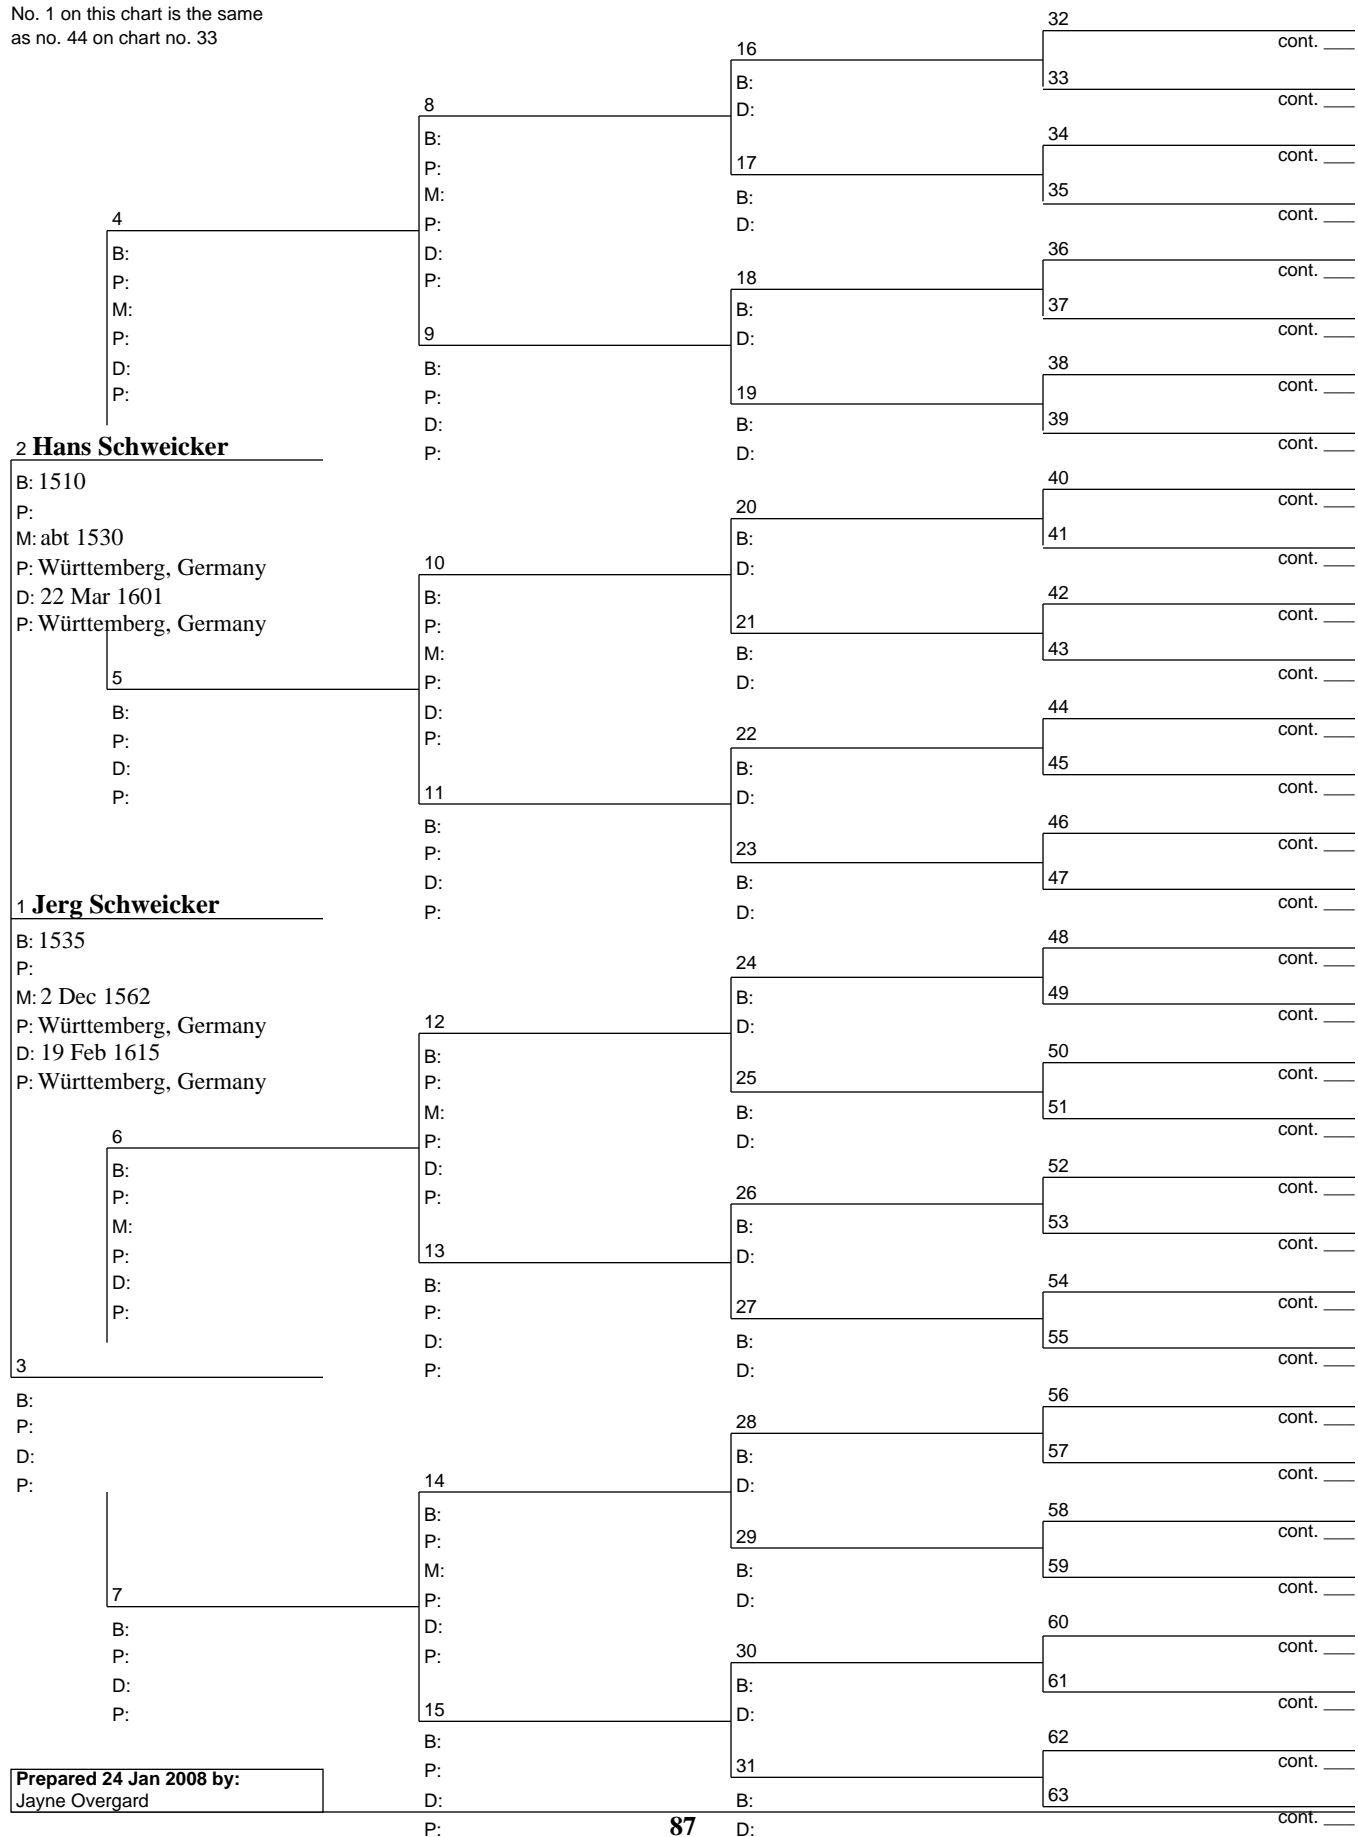

Pedigree Chart

24 Jan 2008

Chart no. 87
No. 1 on this chart is the same
as no. 44 on chart no. 33