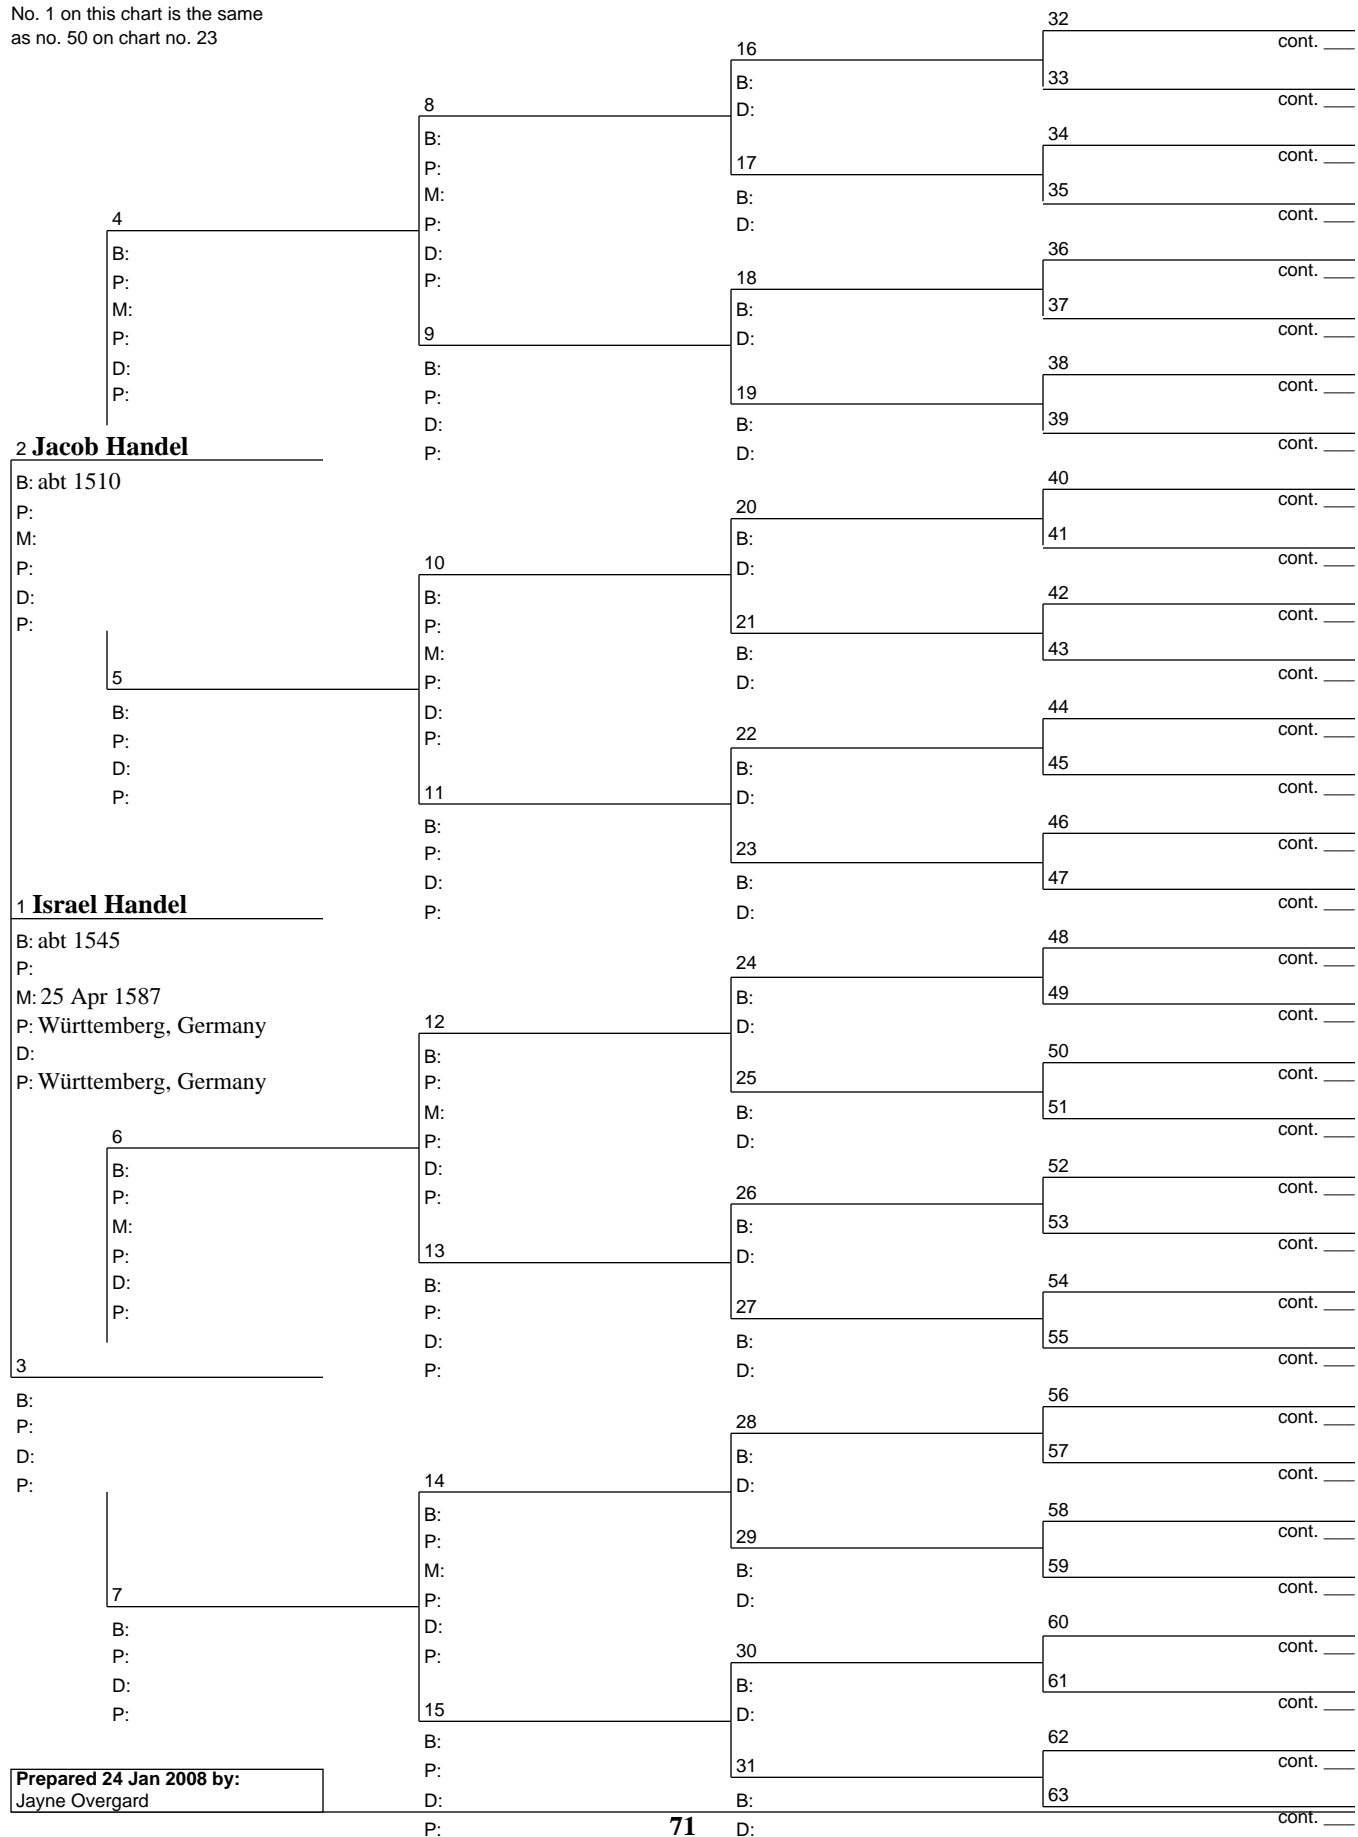

Pedigree Chart

24 Jan 2008

Chart no. 71

No. 1 on this chart is the same
as no. 50 on chart no. 23

Prepared 24 Jan 2008 by:
Jayne Overgard