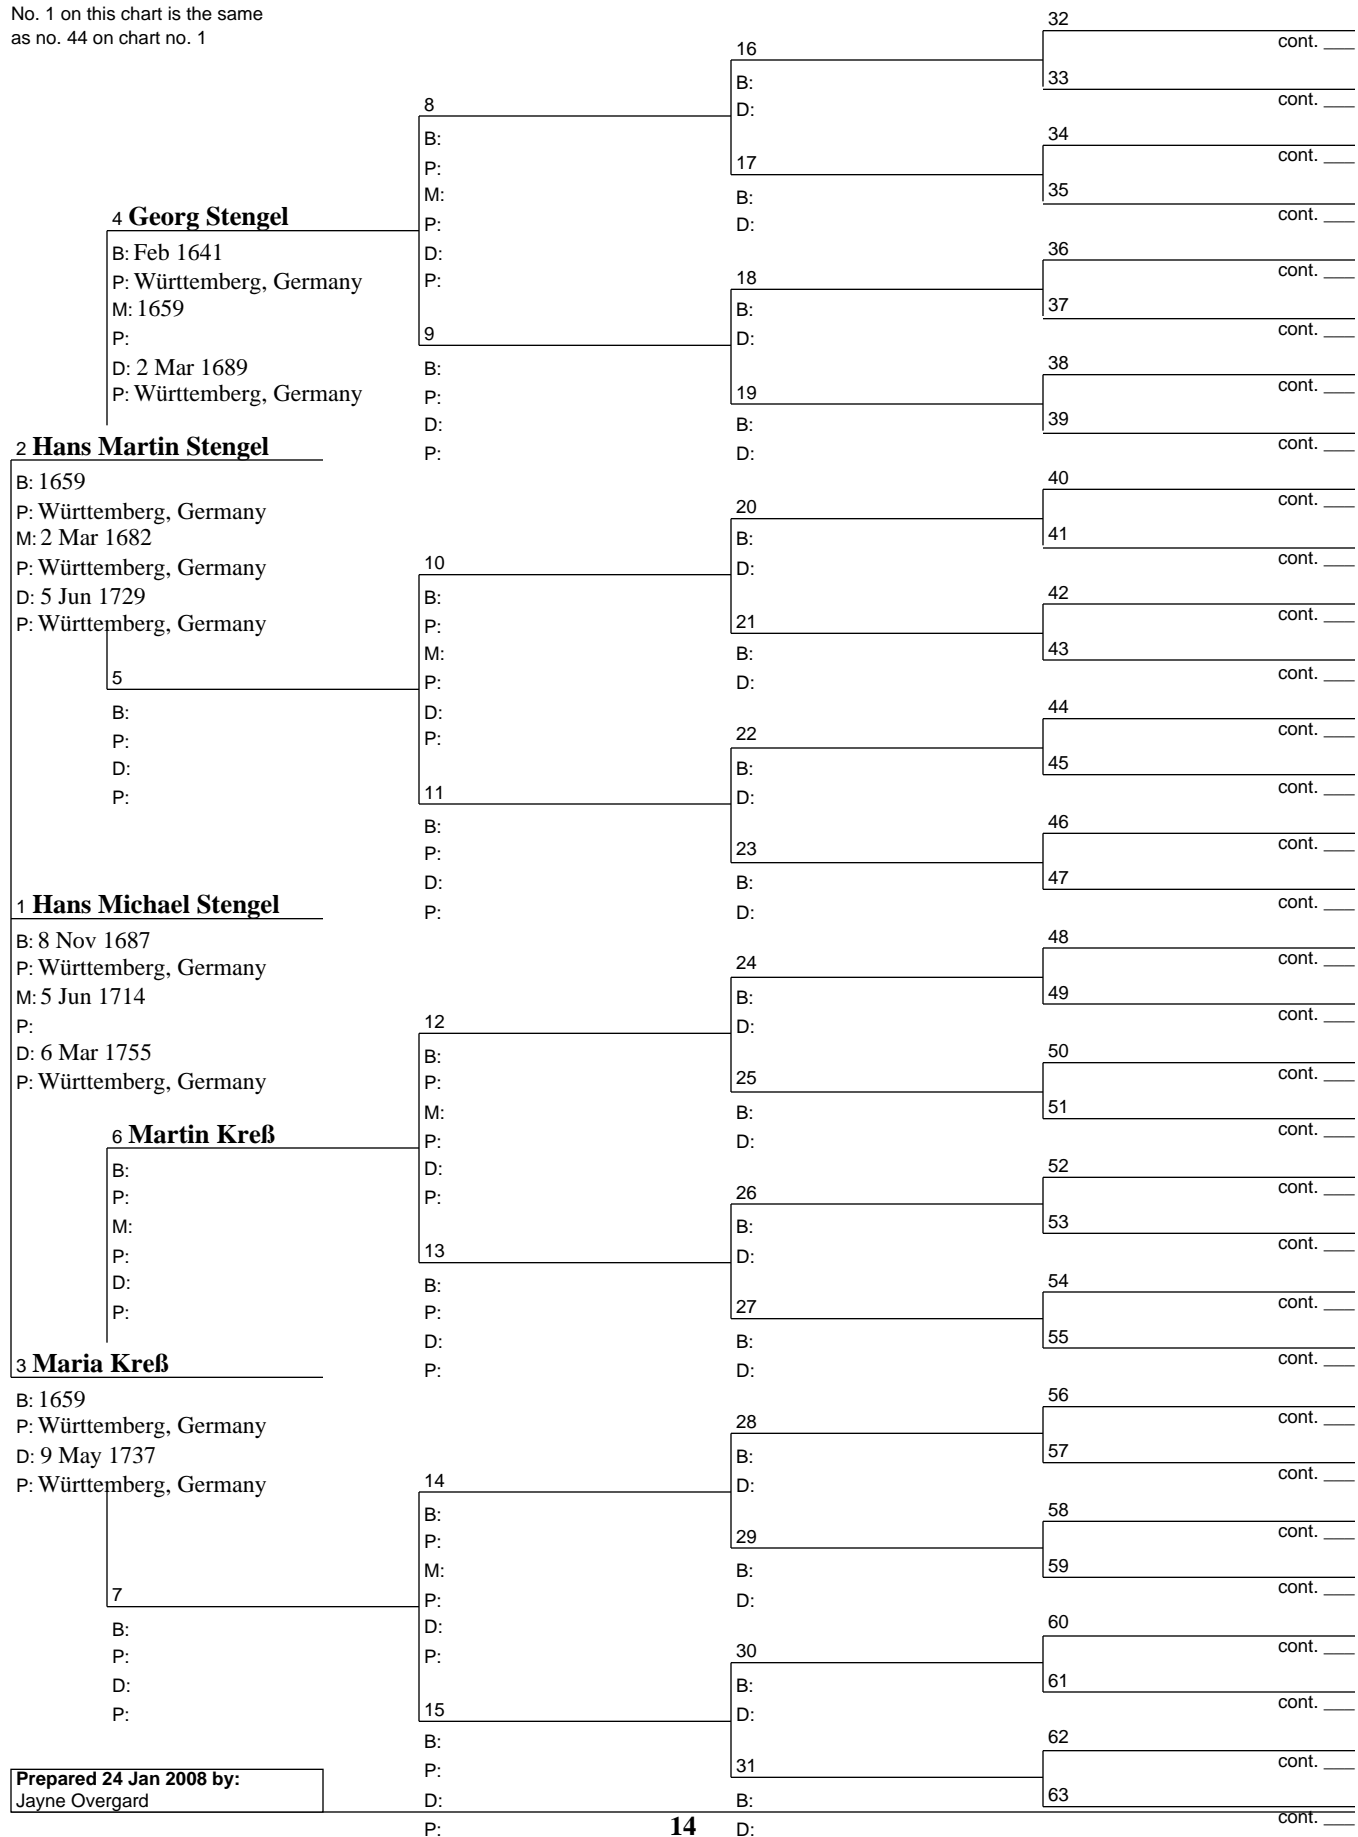

Pedigree Chart

24 Jan 2008

Chart no. 14

No. 1 on this chart is the same
as no. 44 on chart no. 1