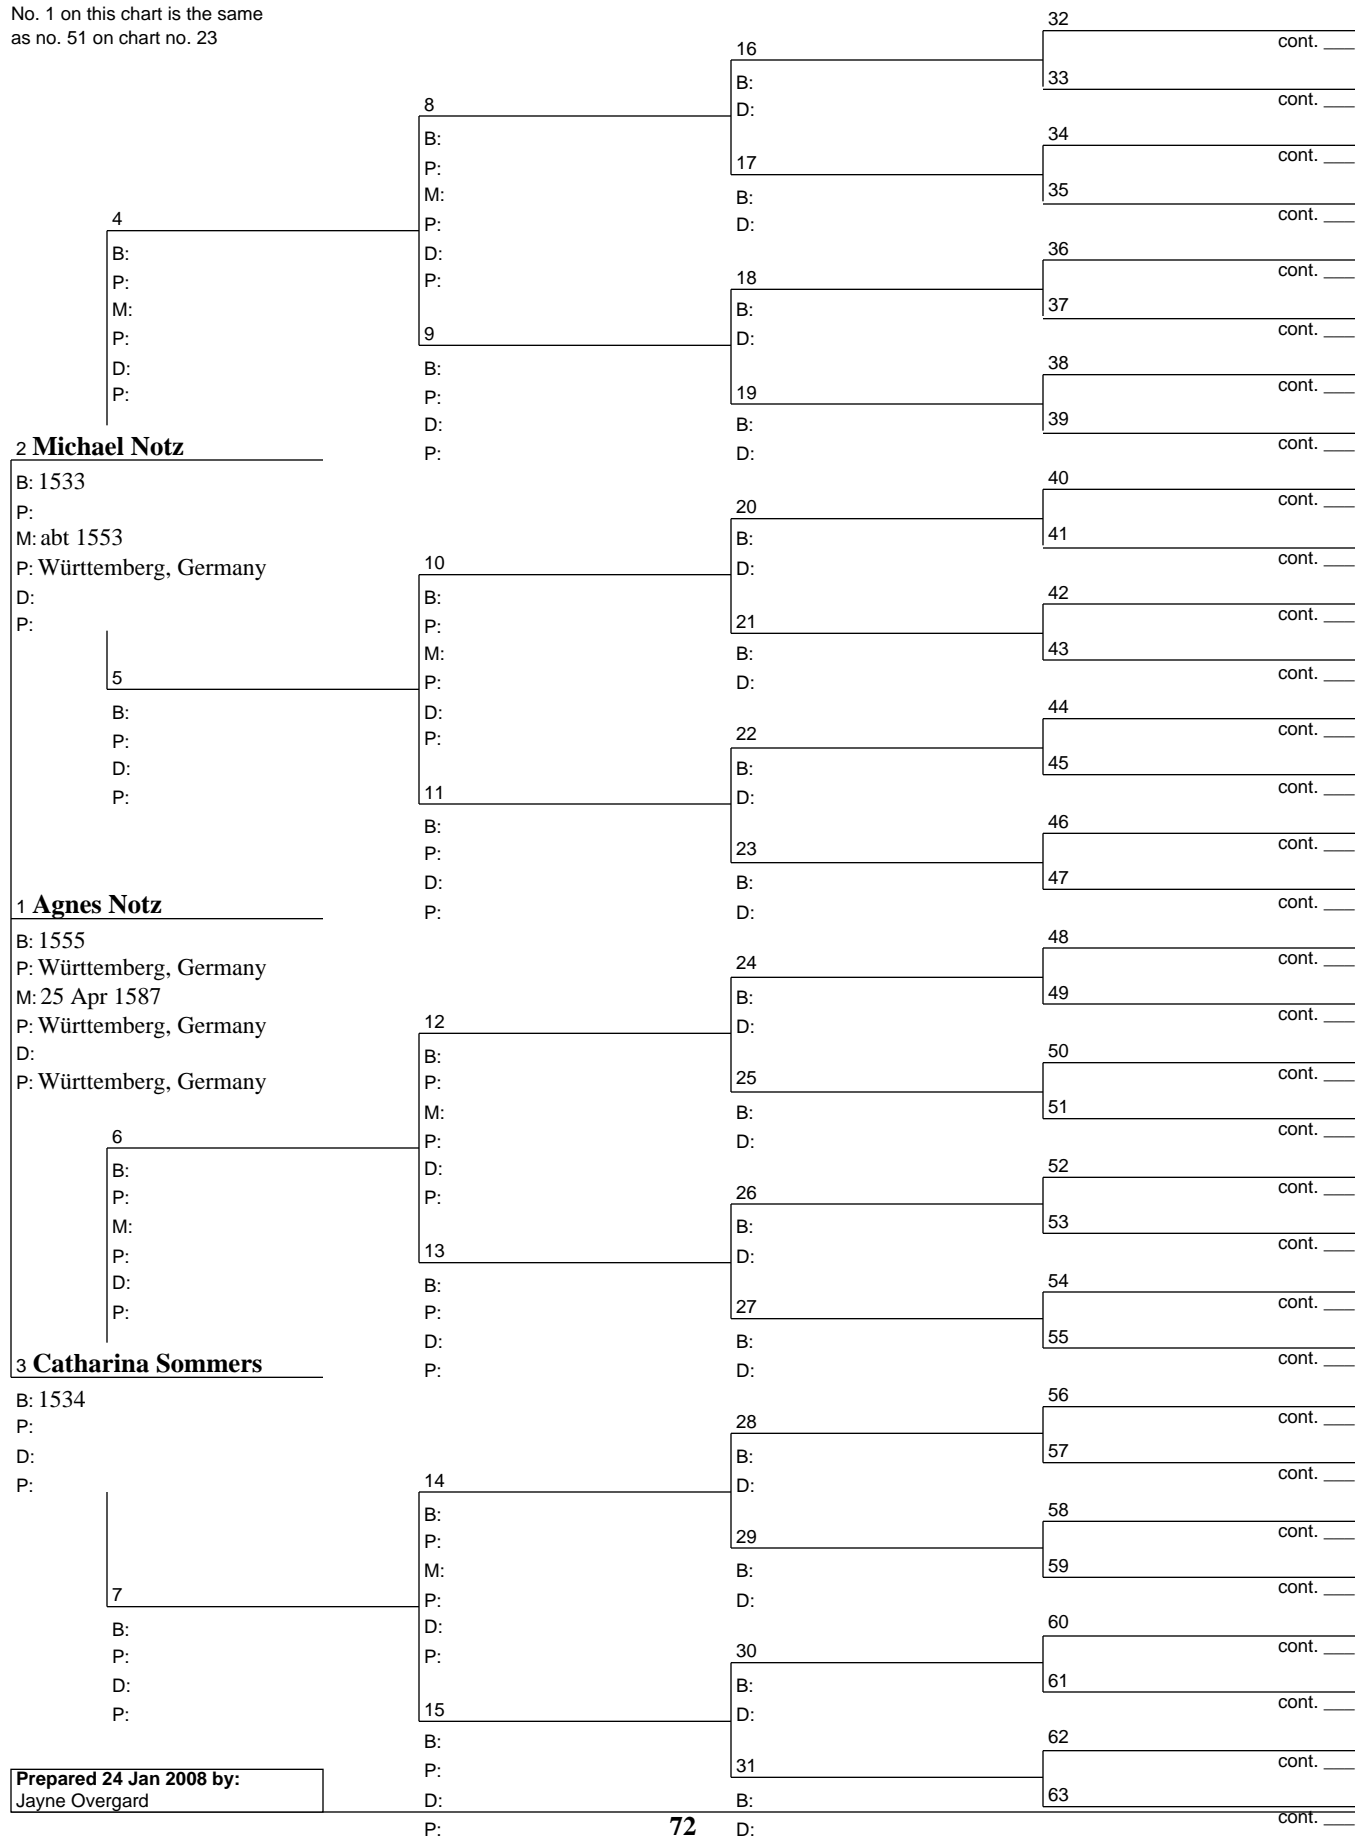

Pedigree Chart

24 Jan 2008

Chart no. 72
No. 1 on this chart is the same
as no. 51 on chart no. 23

Prepared 24 Jan 2008 by:
Jayne Overgard