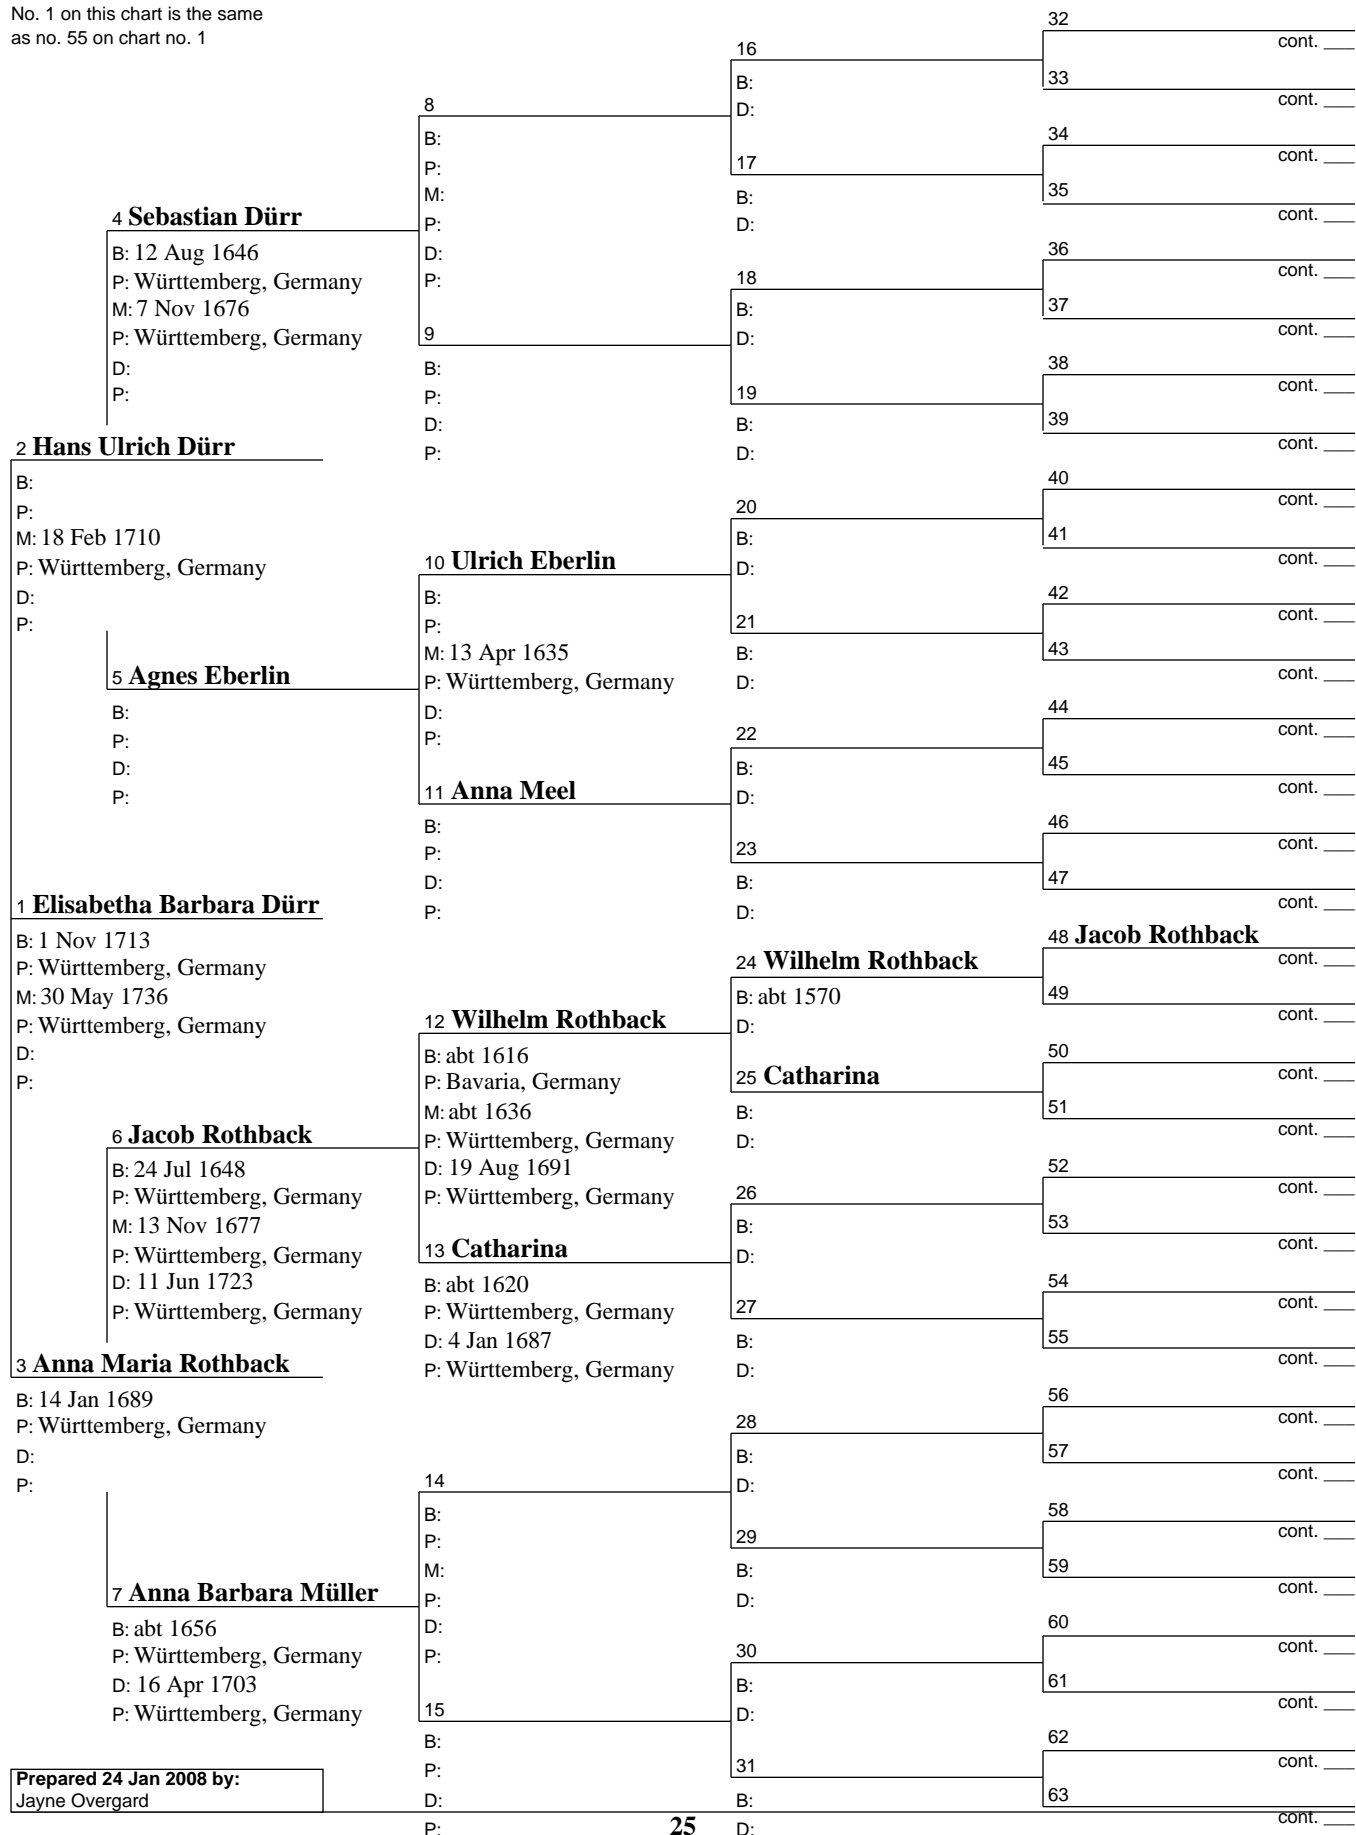

Pedigree Chart

24 Jan 2008

Chart no. 25
No. 1 on this chart is the same
as no. 55 on chart no. 1

Prepared 24 Jan 2008 by:
Jayne Overgard