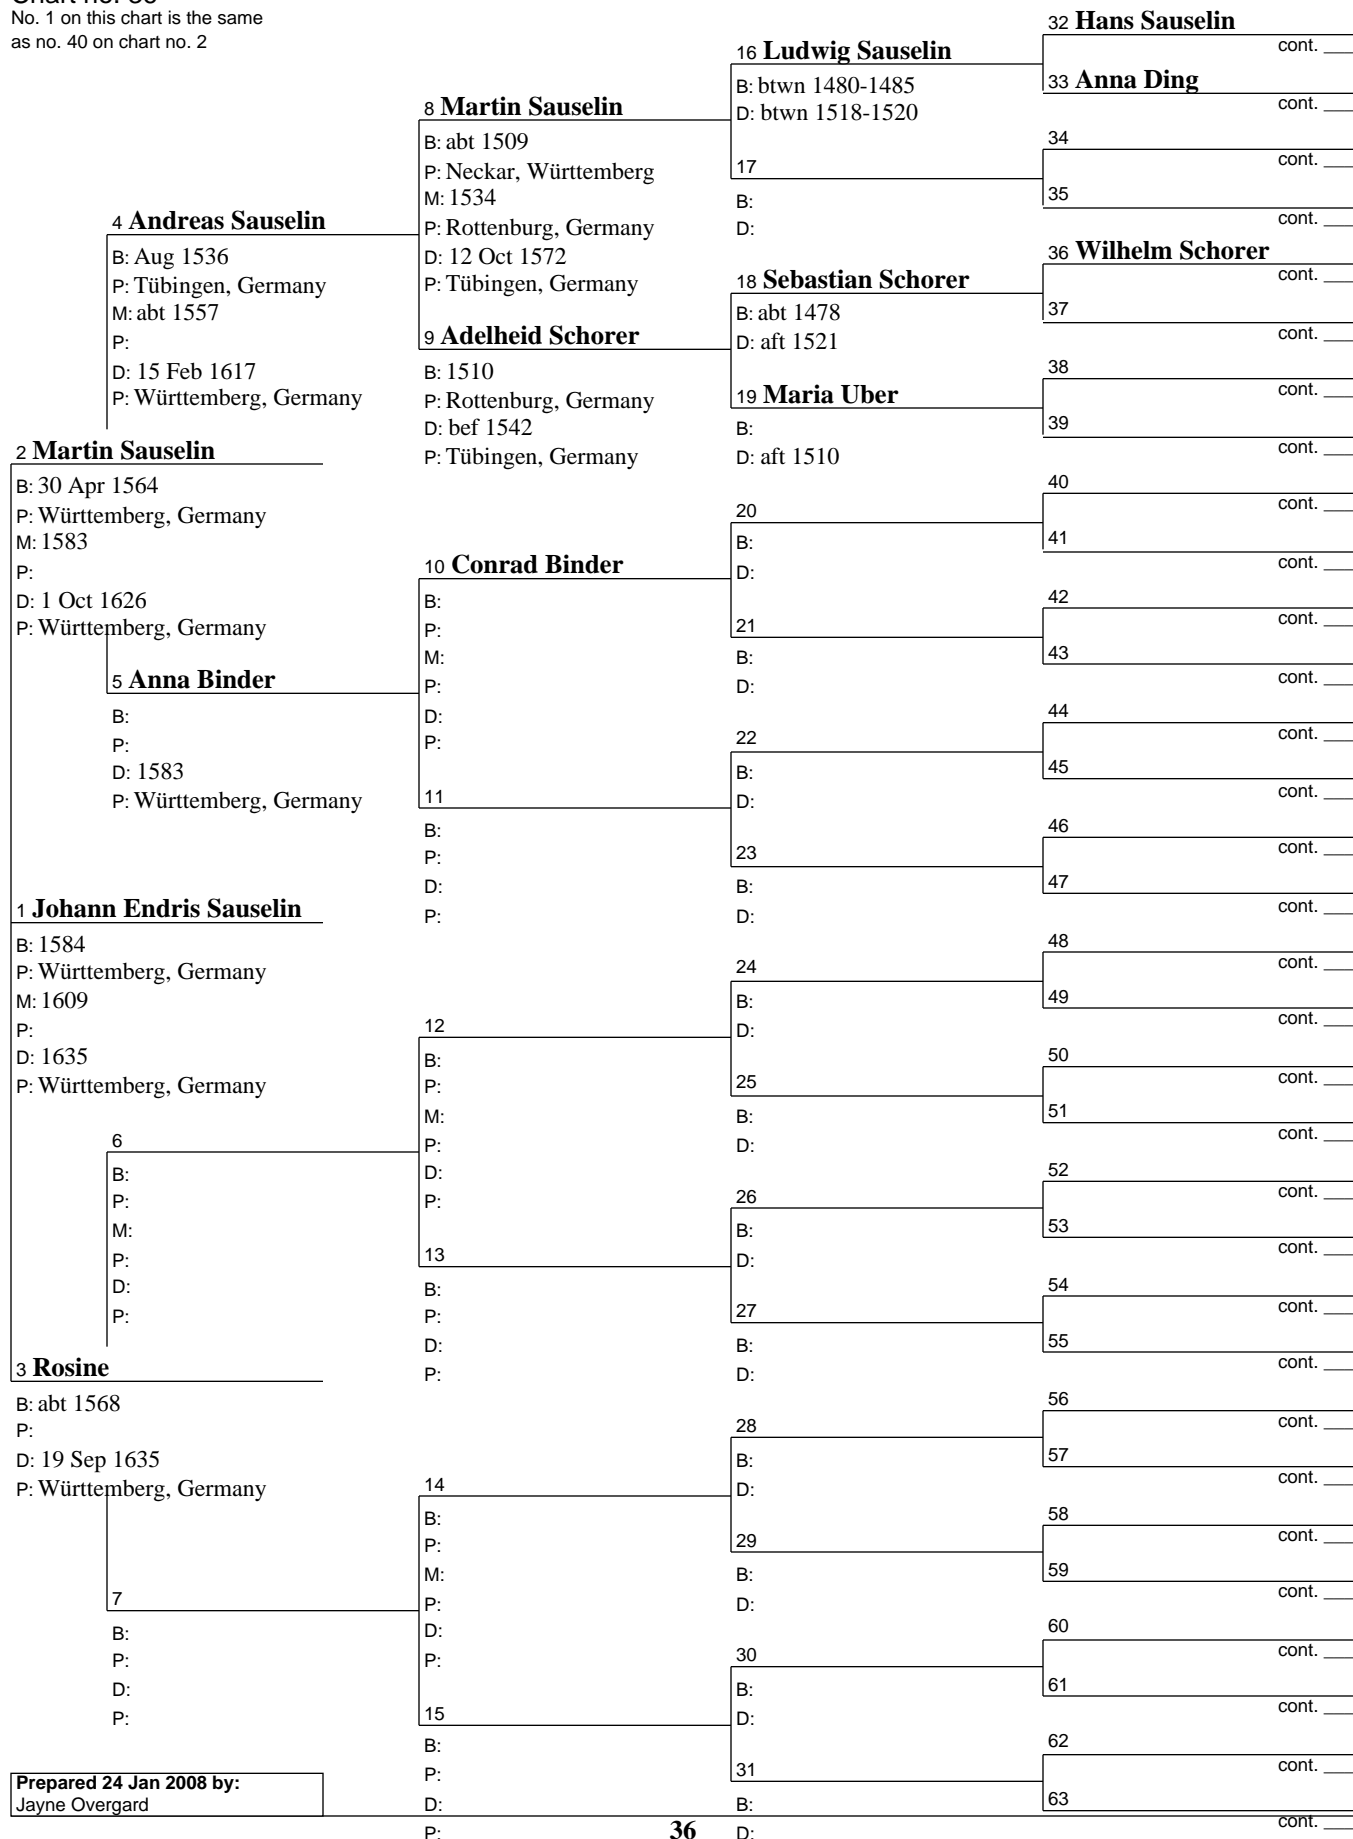

Pedigree Chart

24 Jan 2008

Chart no. 36
No. 1 on this chart is the same
as no. 40 on chart no. 2

Prepared 24 Jan 2008 by:
Jayne Overgard