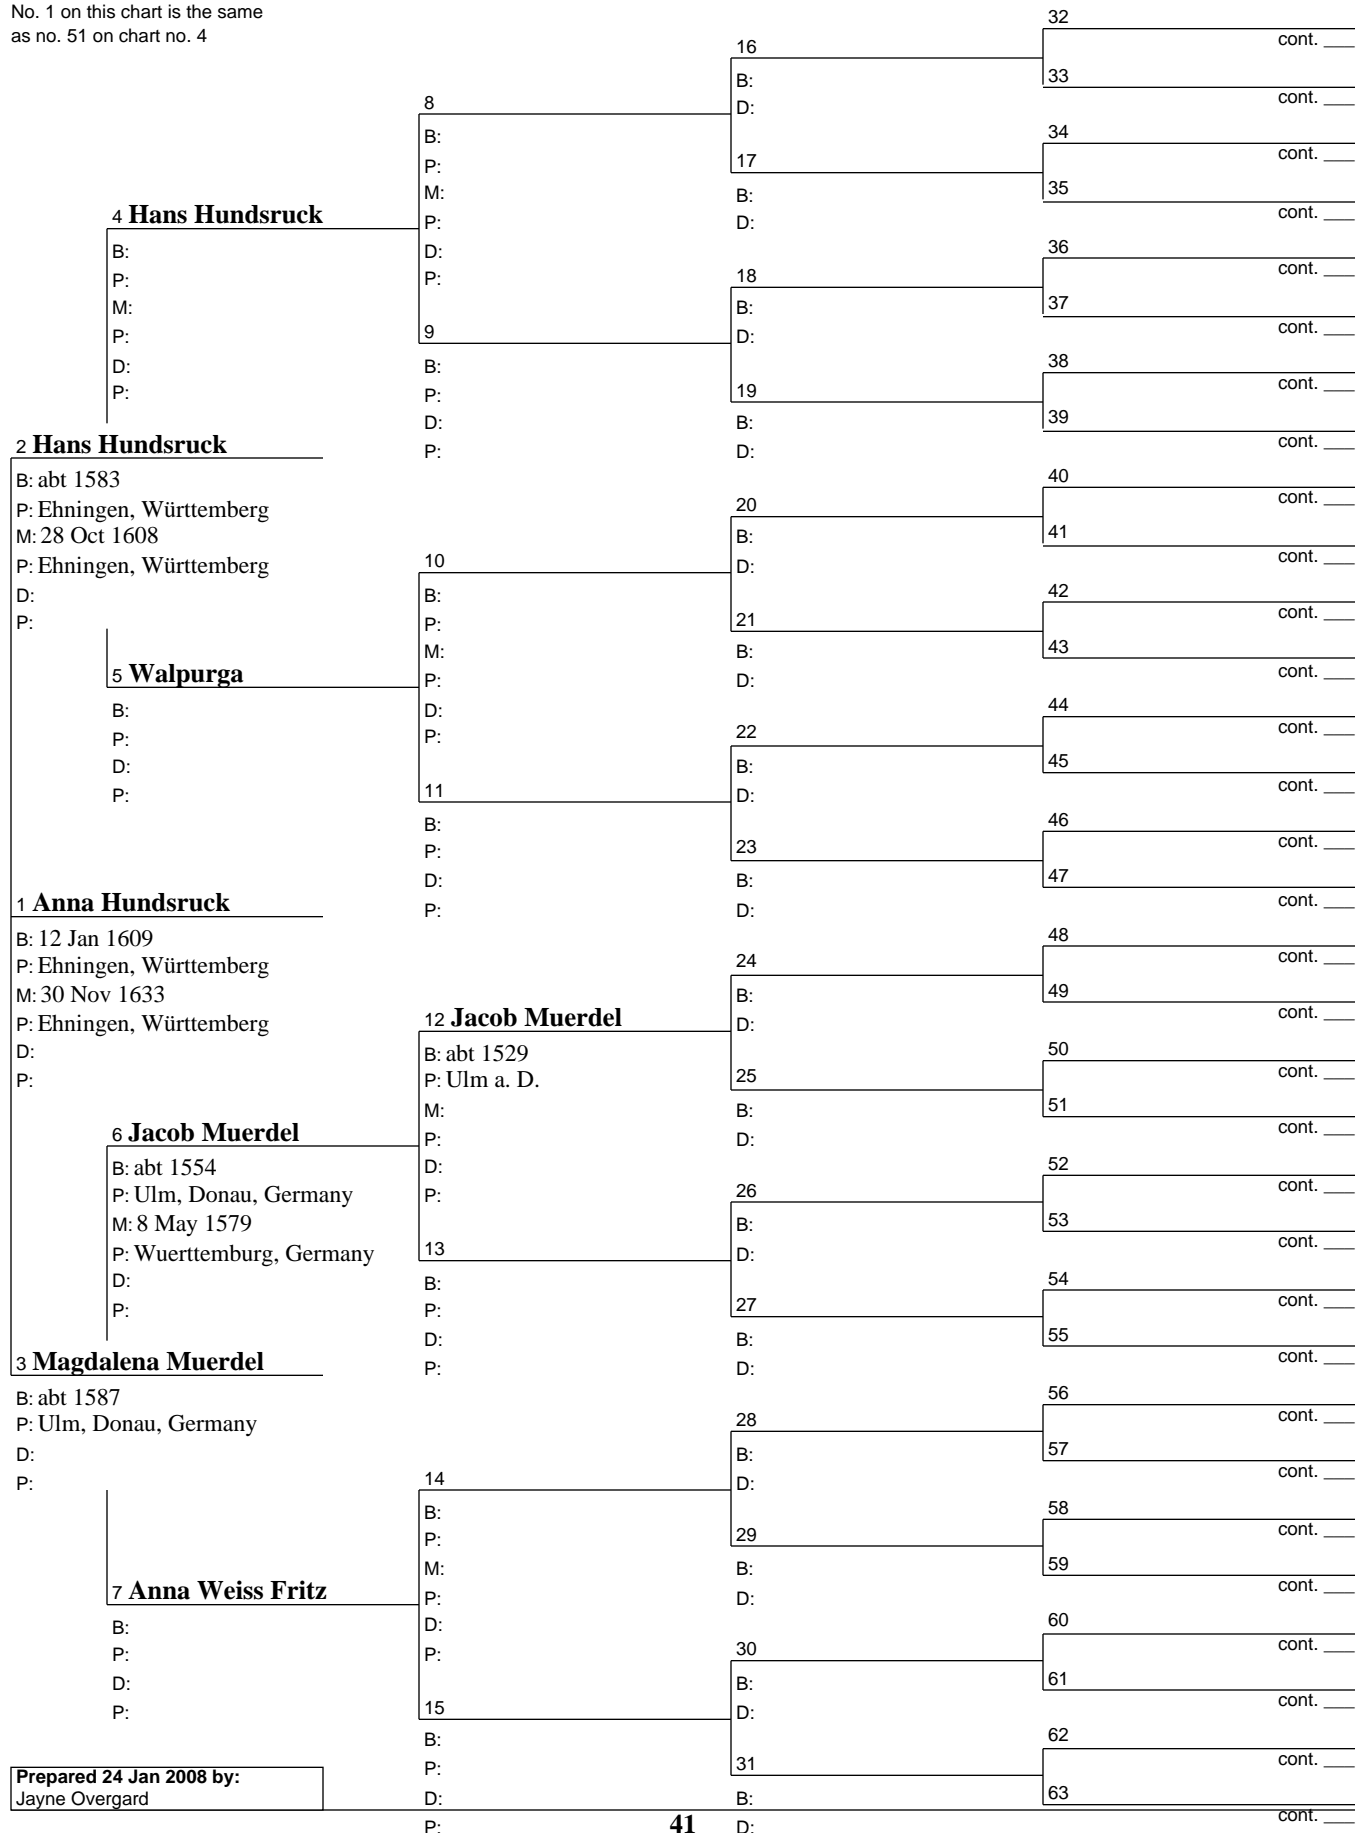

Pedigree Chart

24 Jan 2008

Chart no. 41
No. 1 on this chart is the same
as no. 51 on chart no. 4