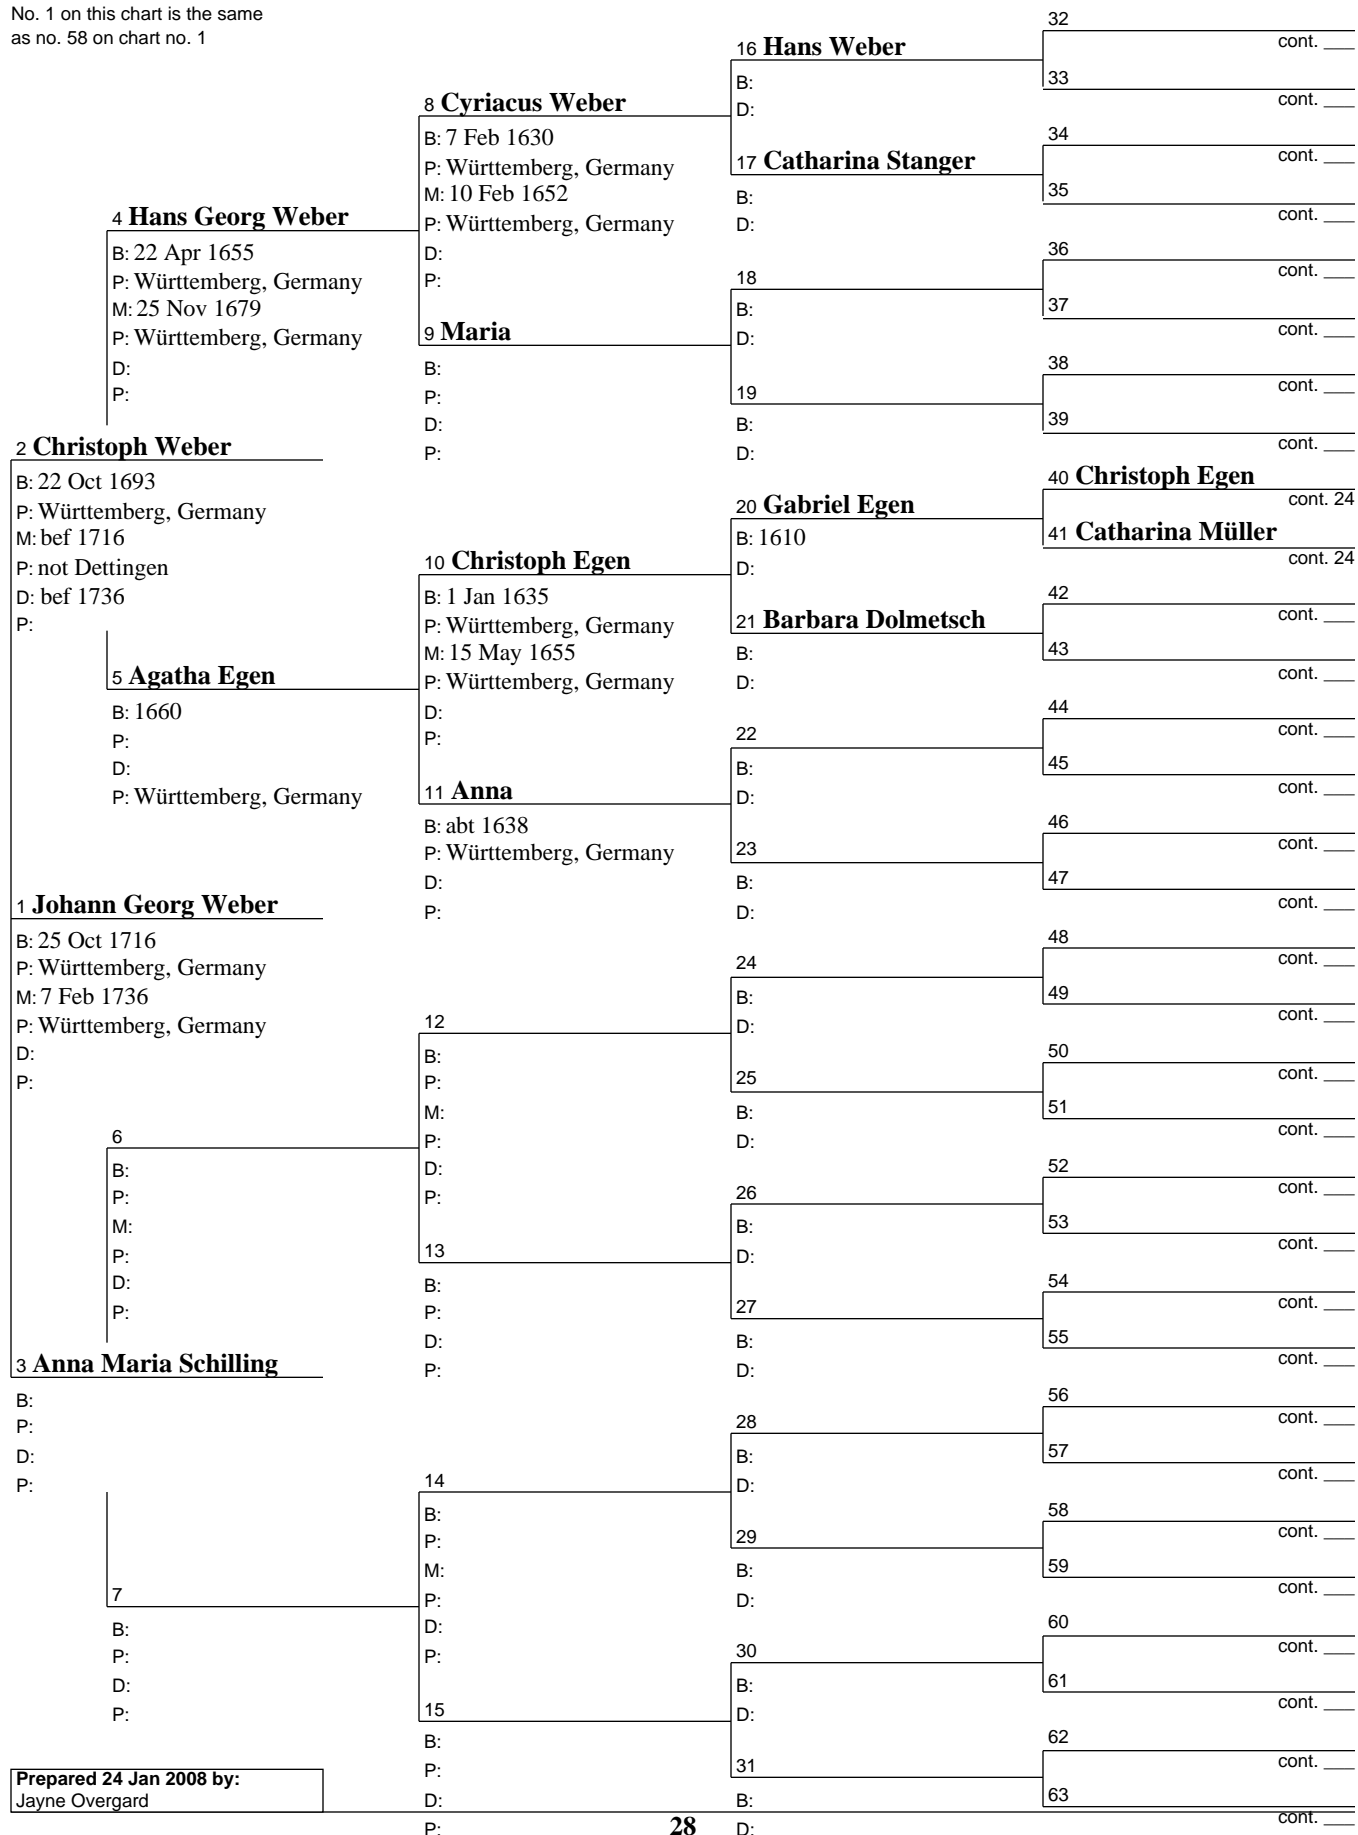

# Pedigree Chart

24 Jan 2008

Chart no. 28  
No. 1 on this chart is the same  
as no. 58 on chart no. 1

Prepared 24 Jan 2008 by:  
Jayne Overgard