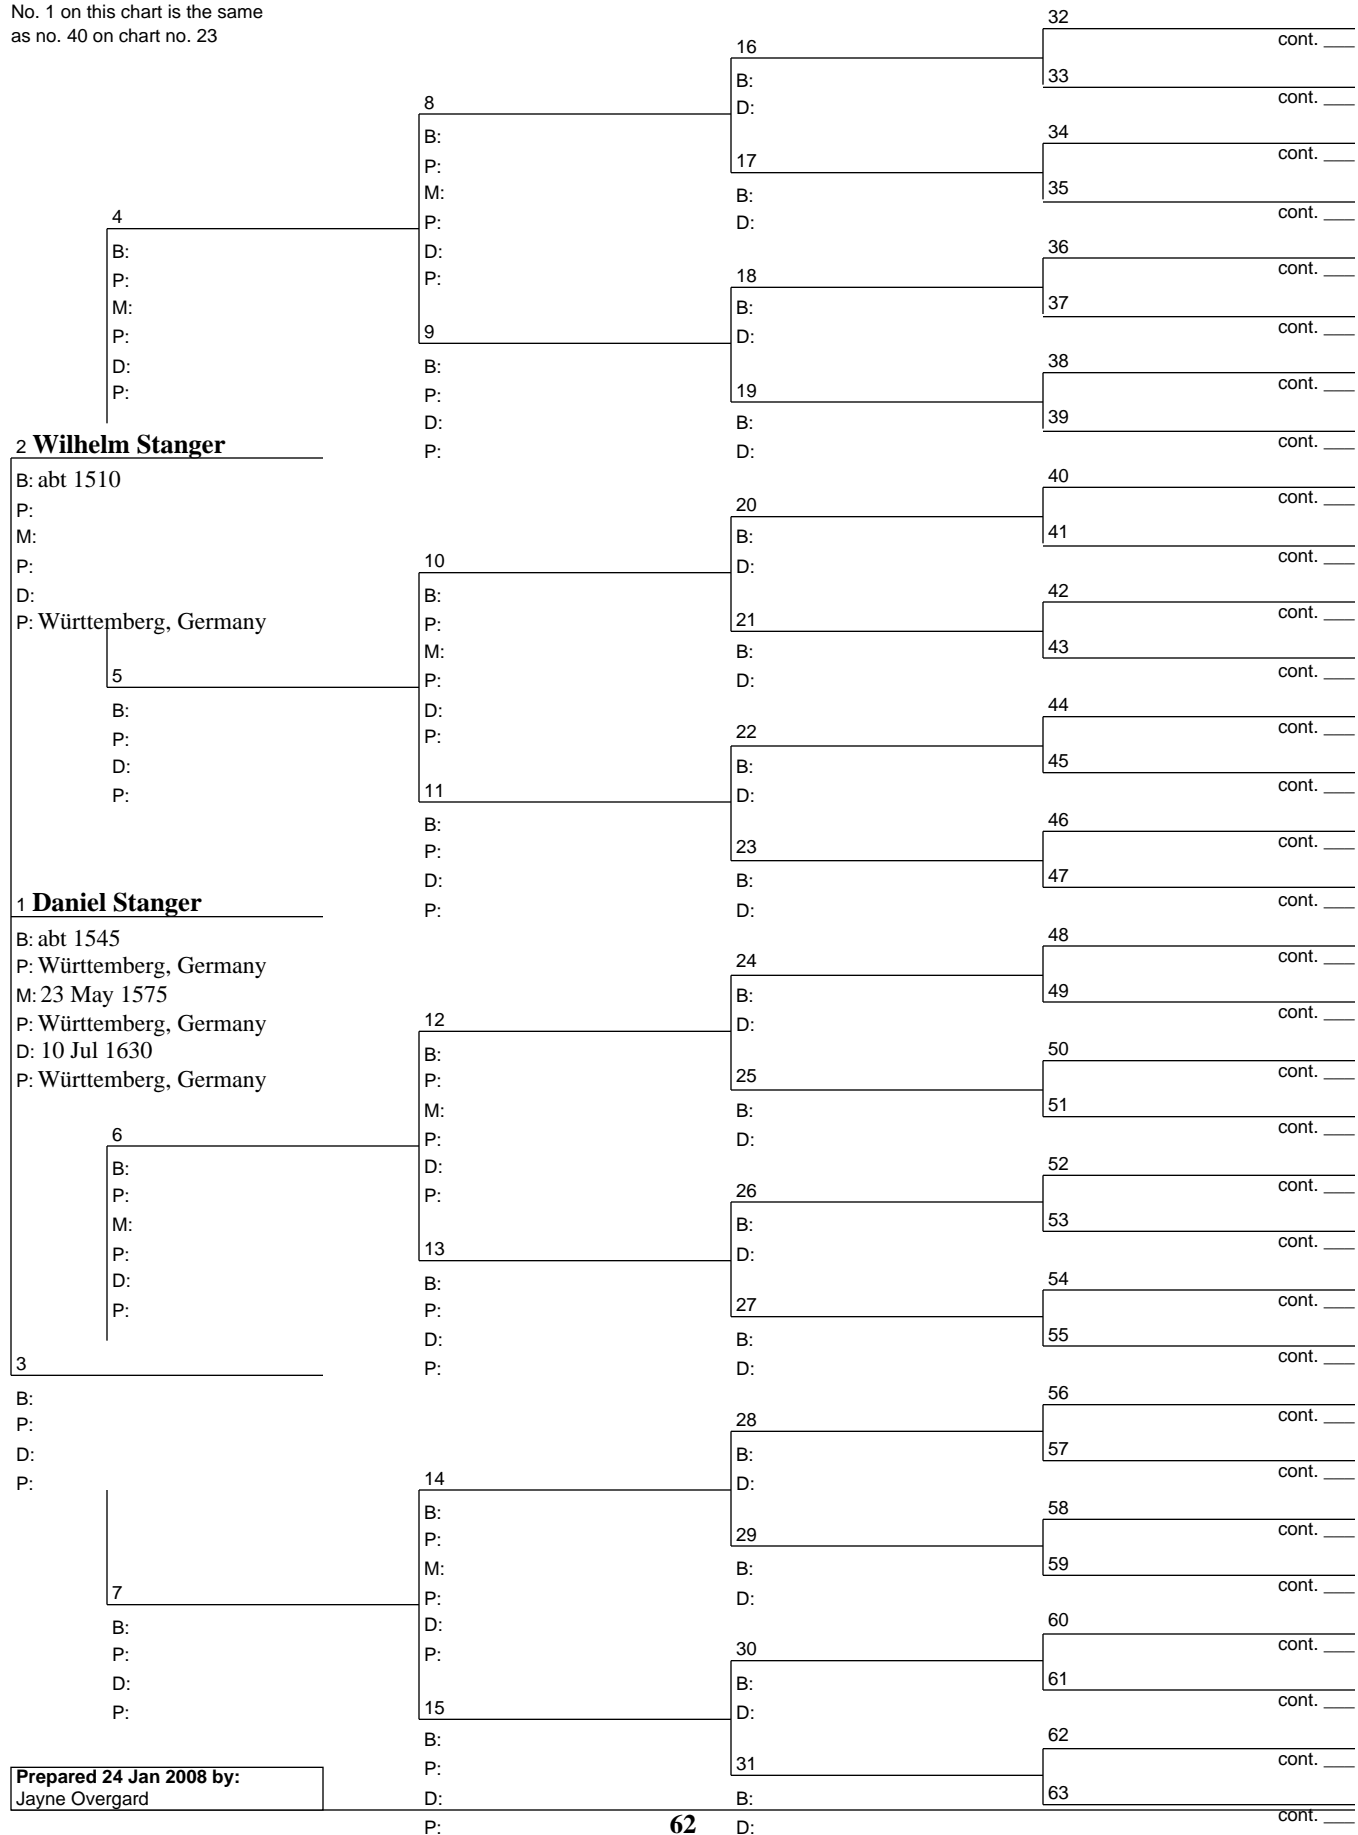

Pedigree Chart

24 Jan 2008

Chart no. 62
No. 1 on this chart is the same
as no. 40 on chart no. 23

Prepared 24 Jan 2008 by:
Jayne Overgard