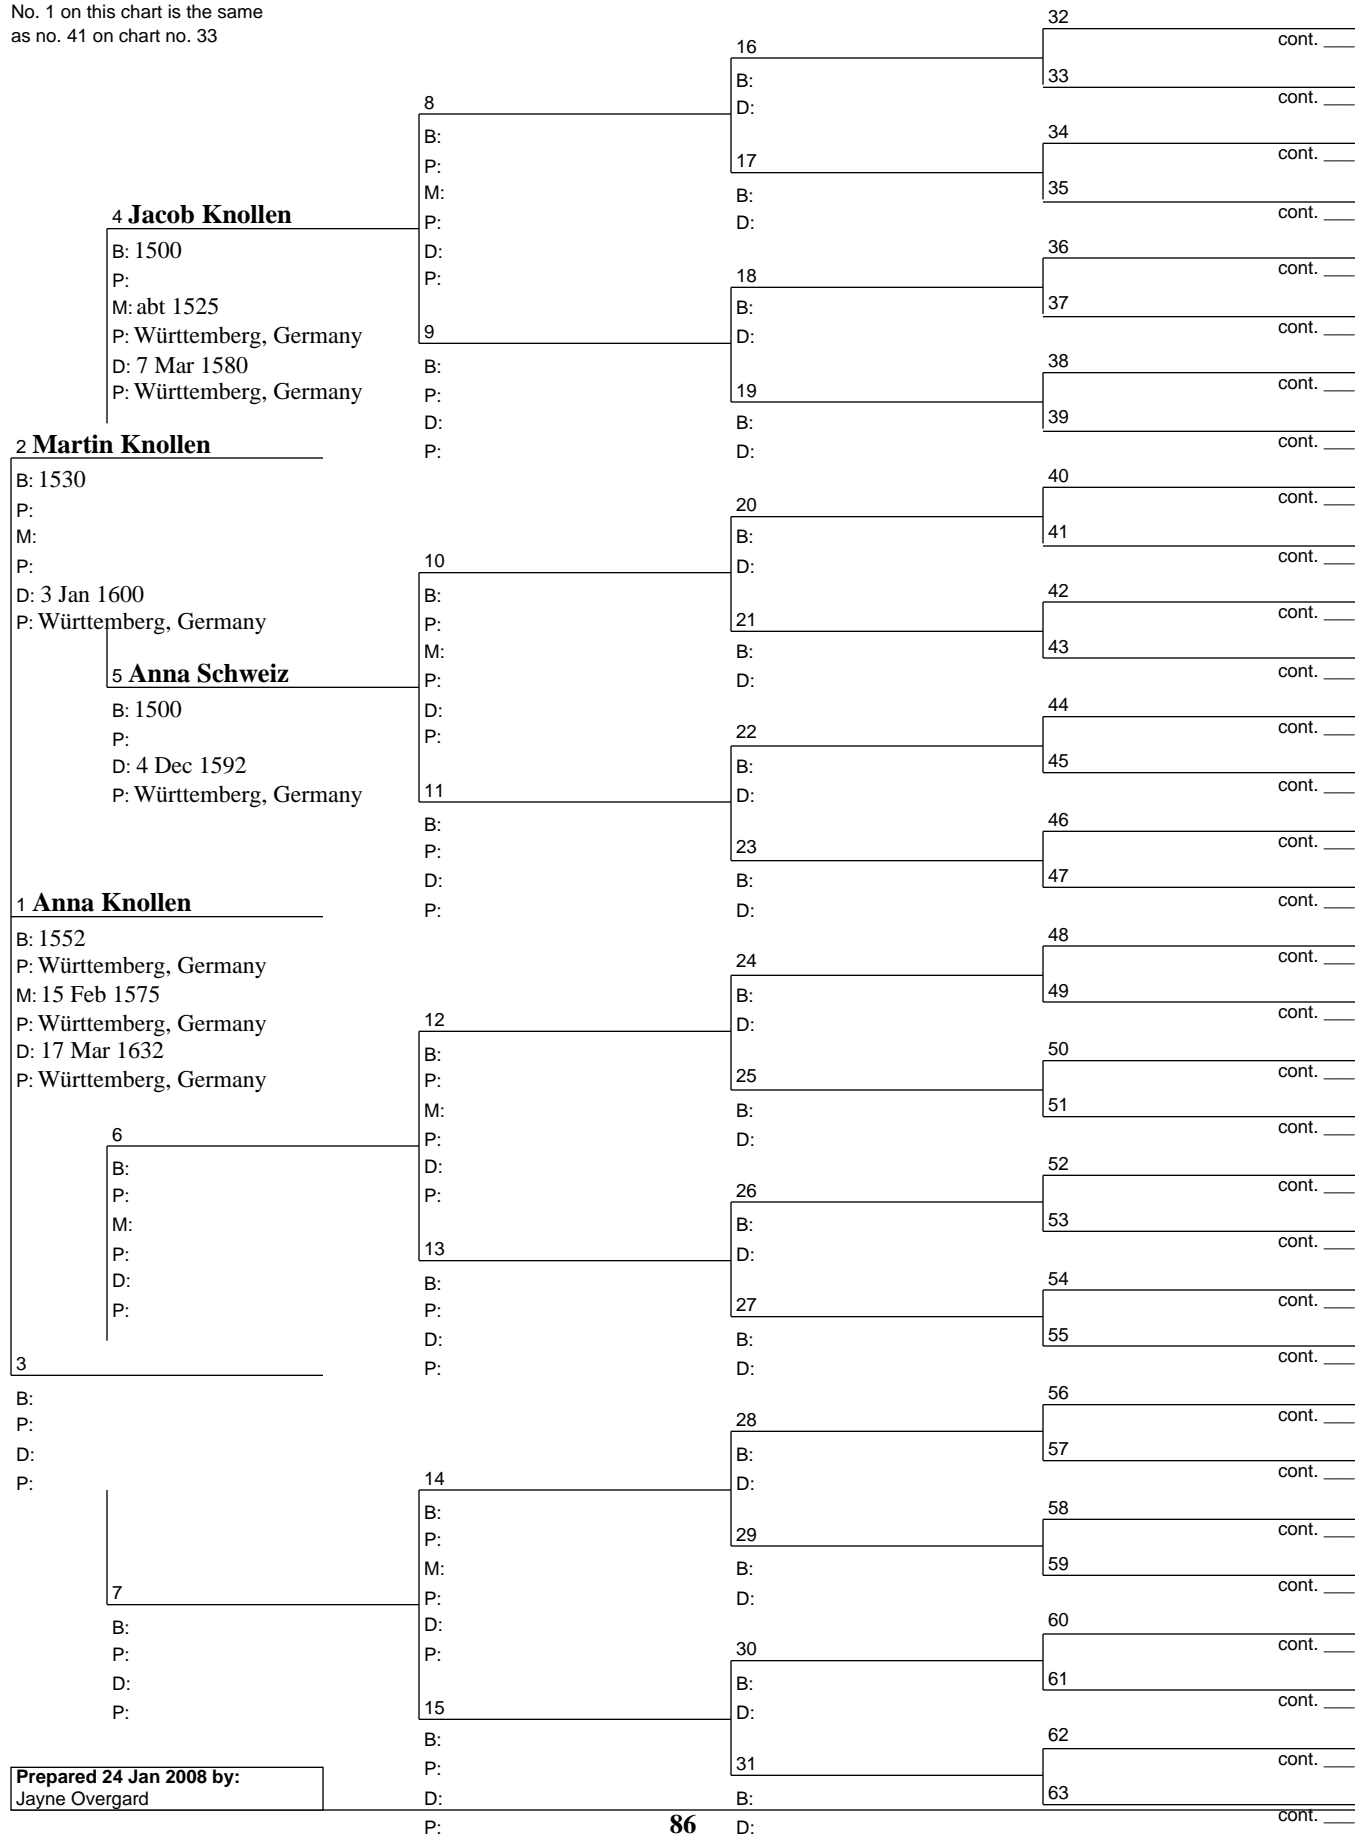

Pedigree Chart

24 Jan 2008

Chart no. 86
No. 1 on this chart is the same
as no. 41 on chart no. 33

Prepared 24 Jan 2008 by:
Jayne Overgard