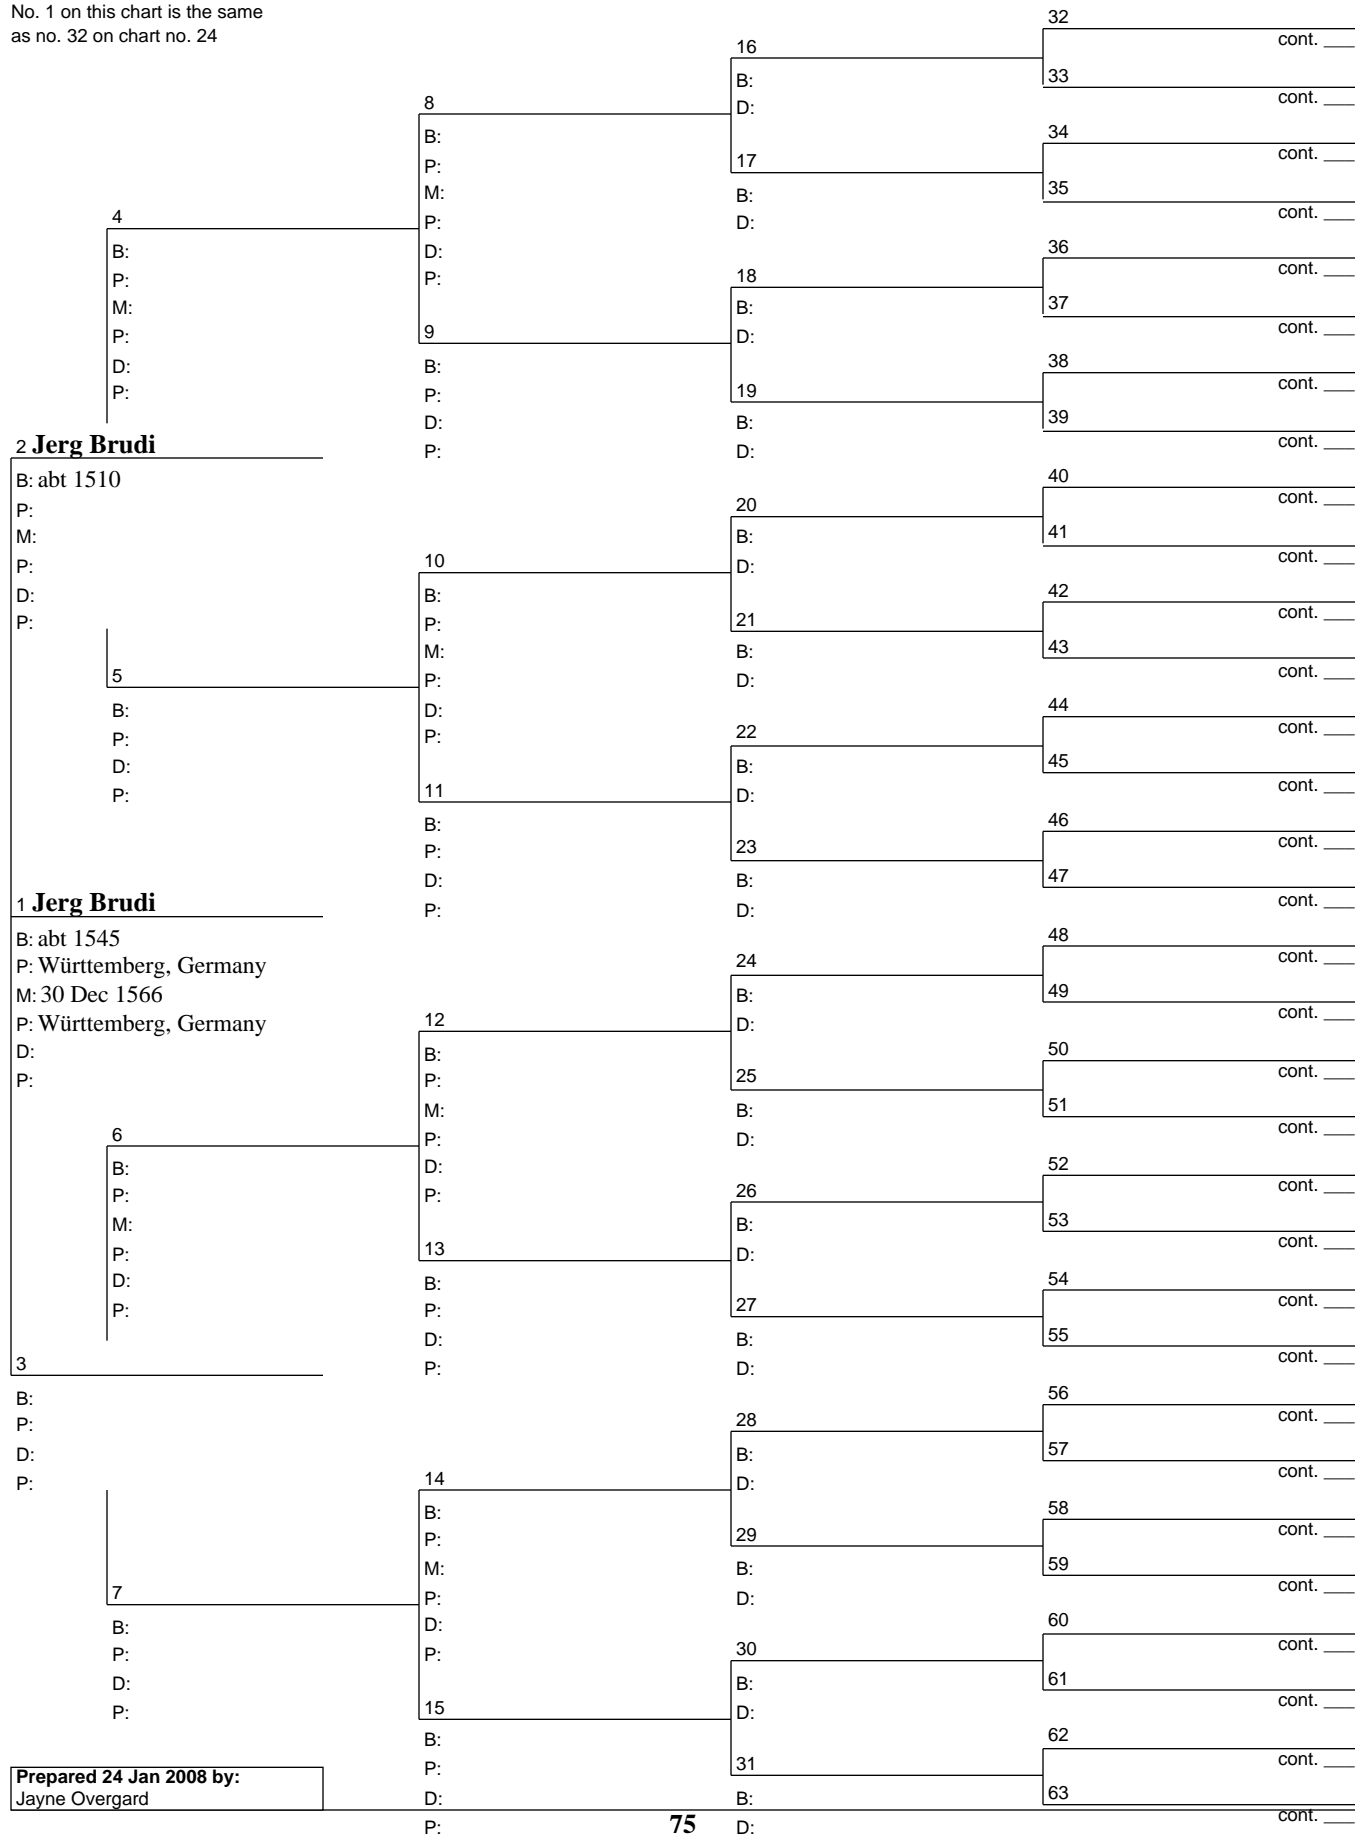

Pedigree Chart

24 Jan 2008

Chart no. 75
No. 1 on this chart is the same
as no. 32 on chart no. 24

Prepared 24 Jan 2008 by:
Jayne Overgard