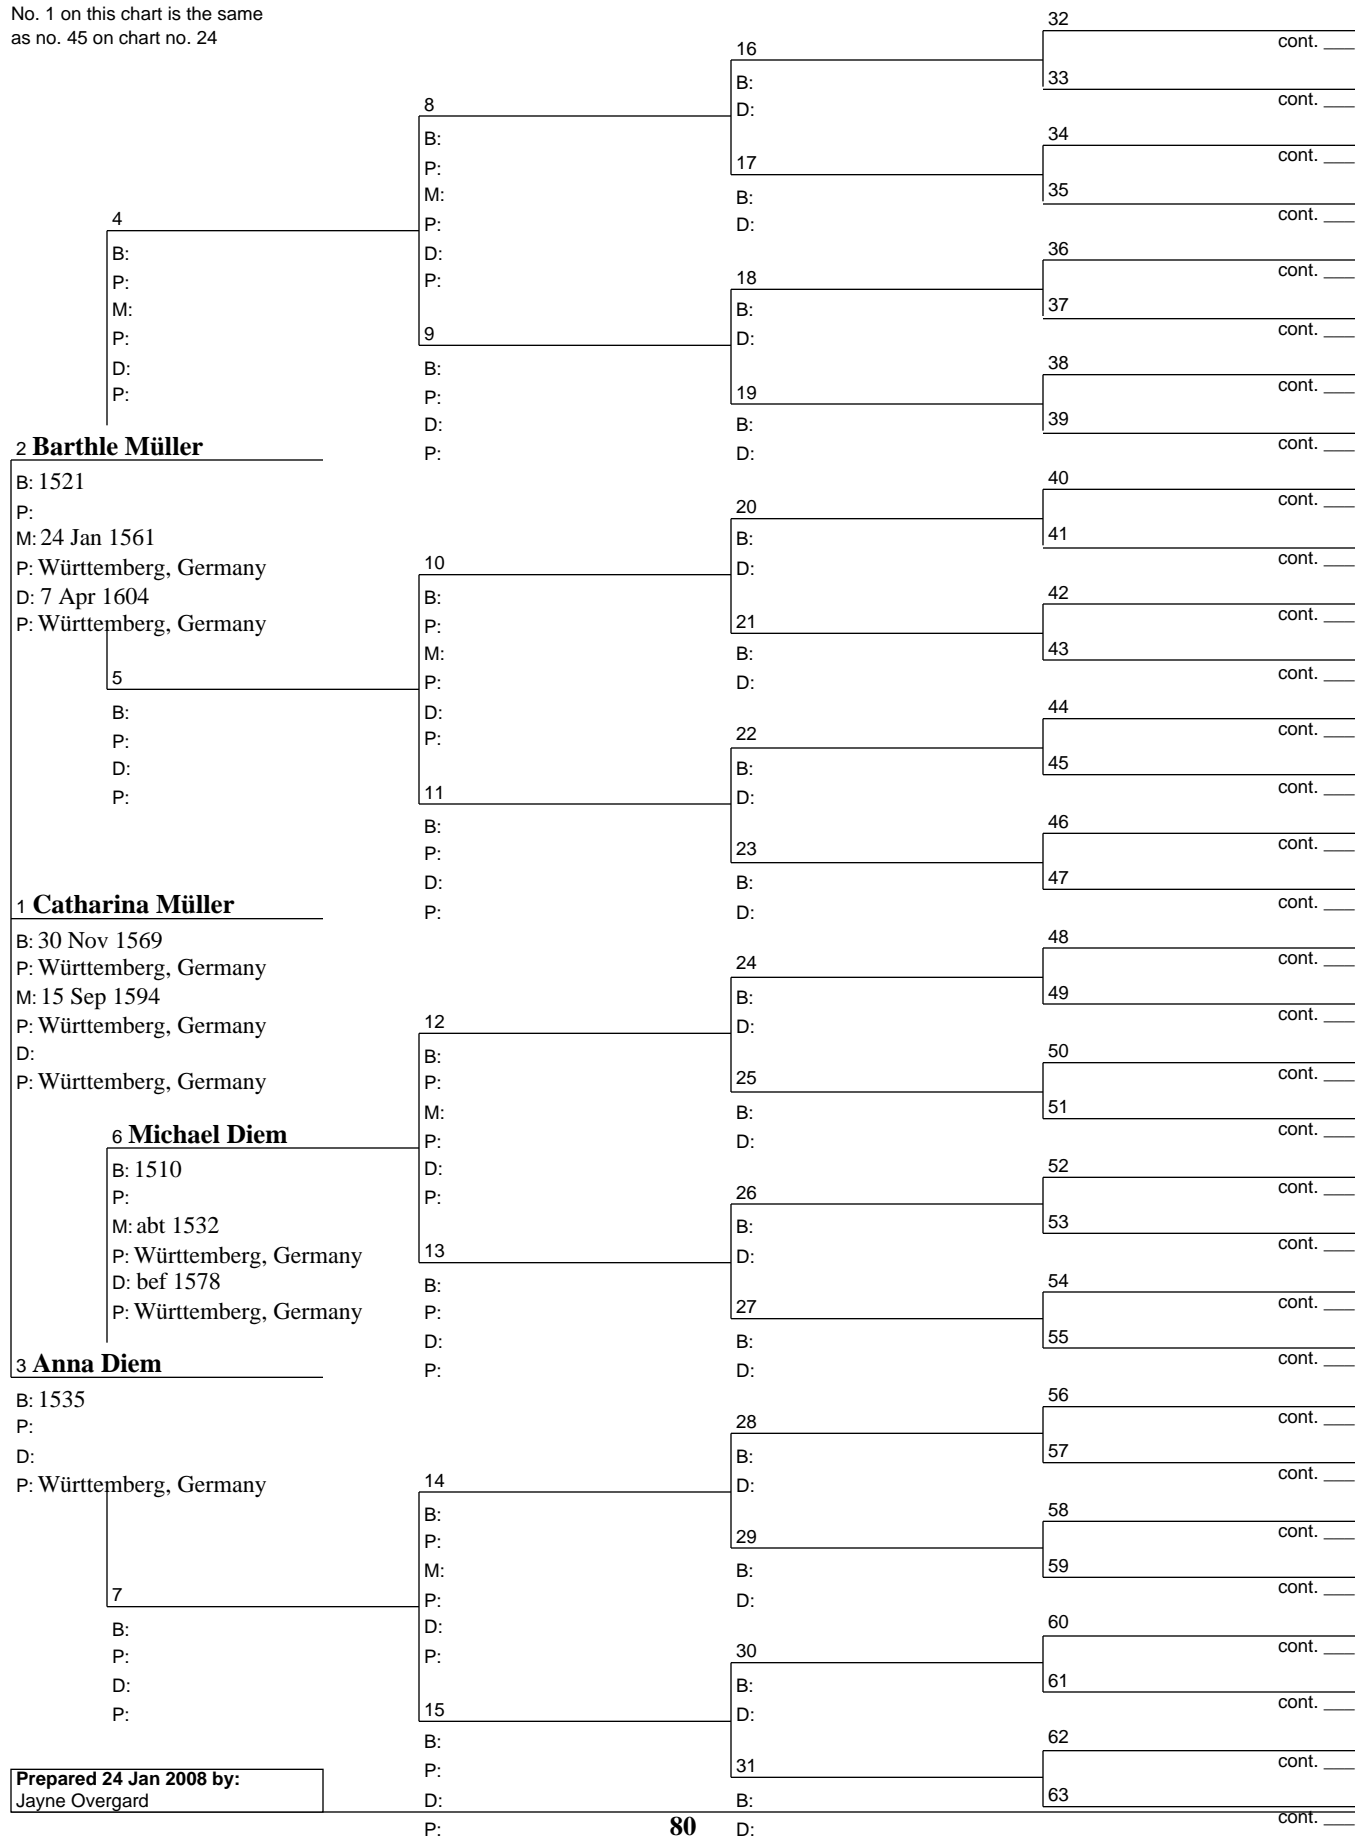

Pedigree Chart

24 Jan 2008

Chart no. 80
No. 1 on this chart is the same
as no. 45 on chart no. 24

Prepared 24 Jan 2008 by:
Jayne Overgard