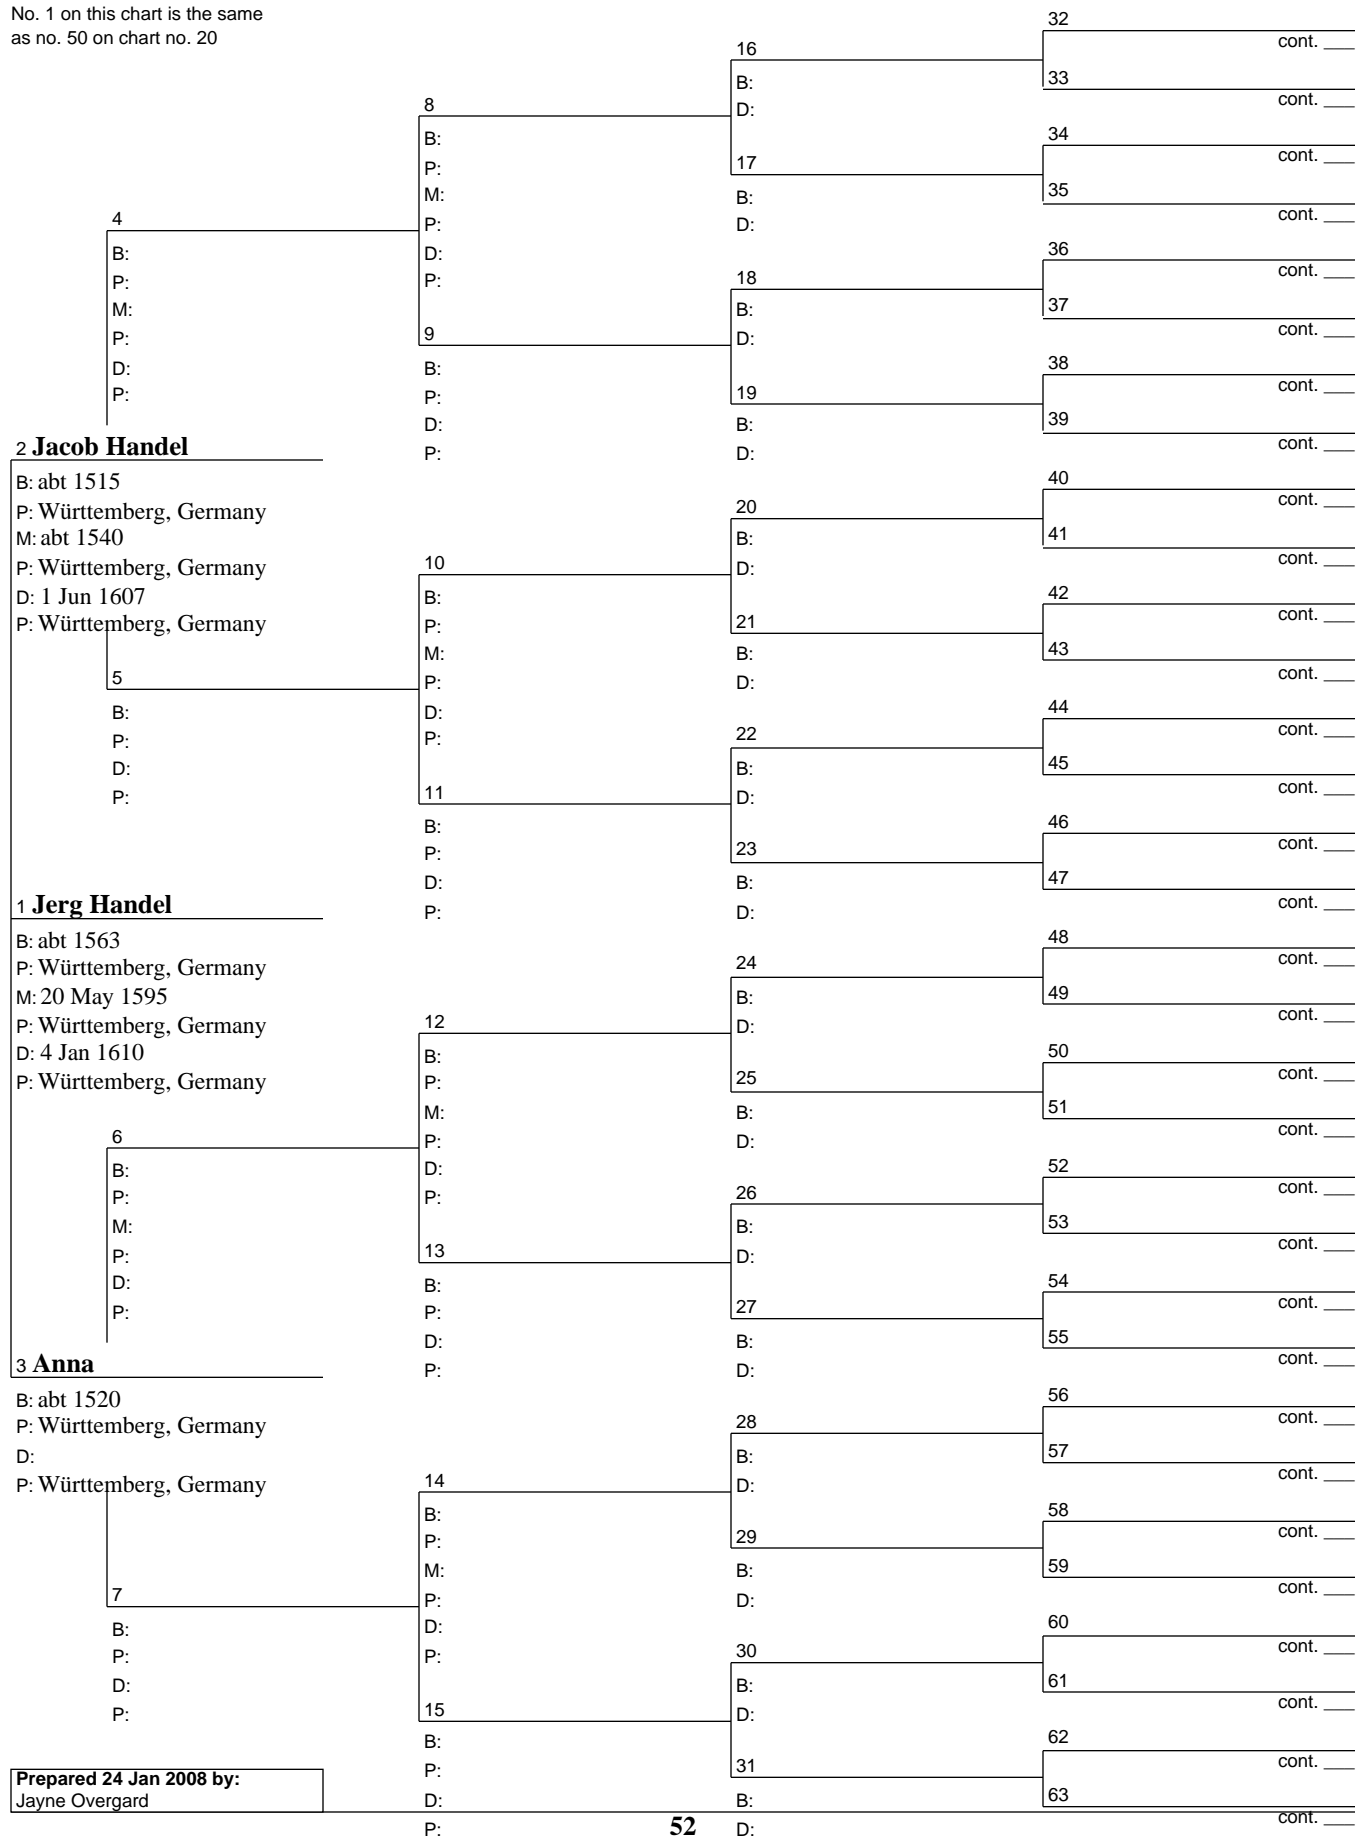

Pedigree Chart

24 Jan 2008

Chart no. 52
No. 1 on this chart is the same
as no. 50 on chart no. 20

Prepared 24 Jan 2008 by:
Jayne Overgard