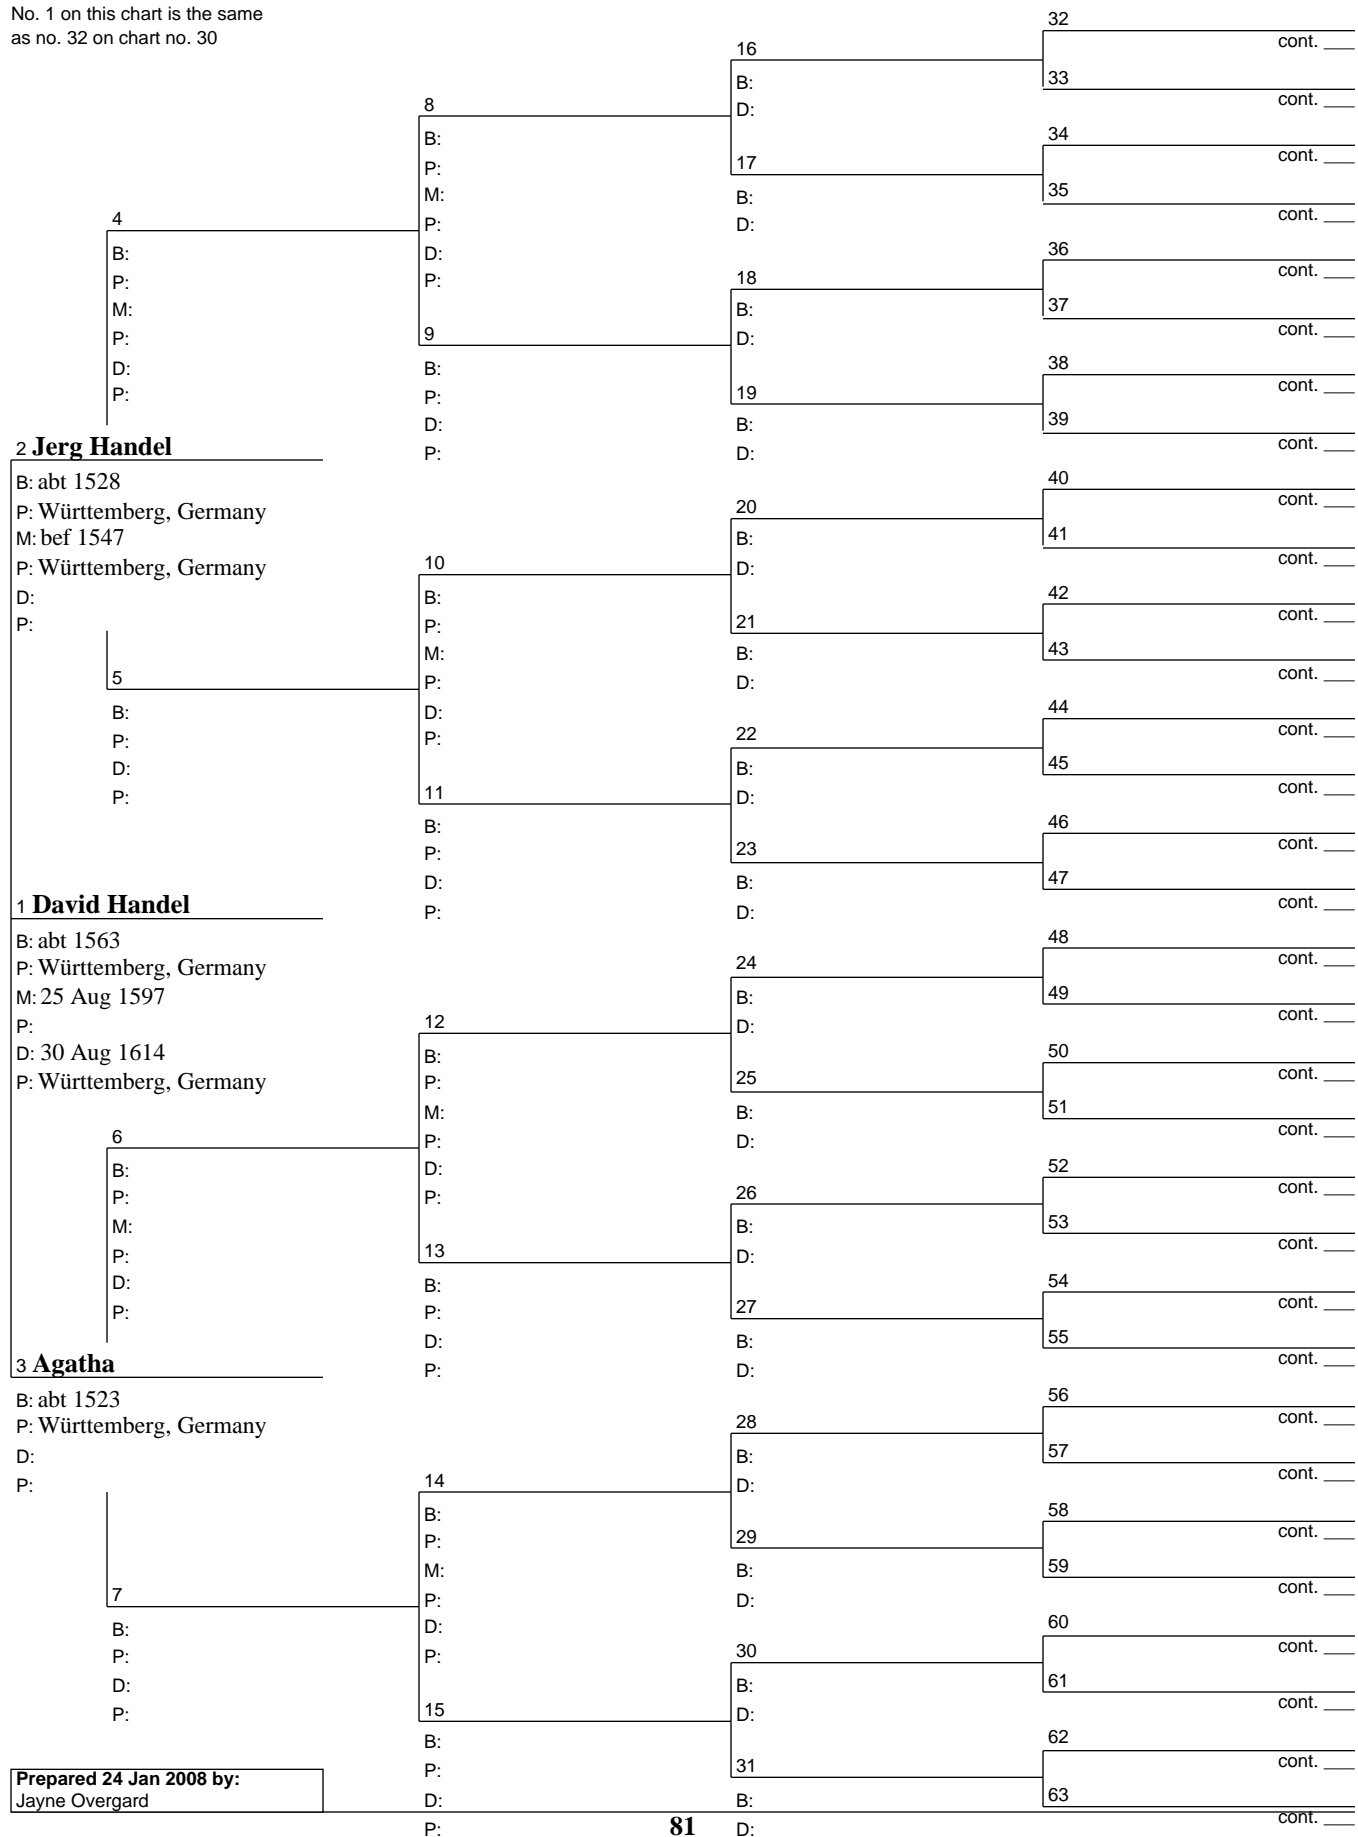

Pedigree Chart

24 Jan 2008

Chart no. 81

No. 1 on this chart is the same
as no. 32 on chart no. 30

Prepared 24 Jan 2008 by:
Jayne Overgard