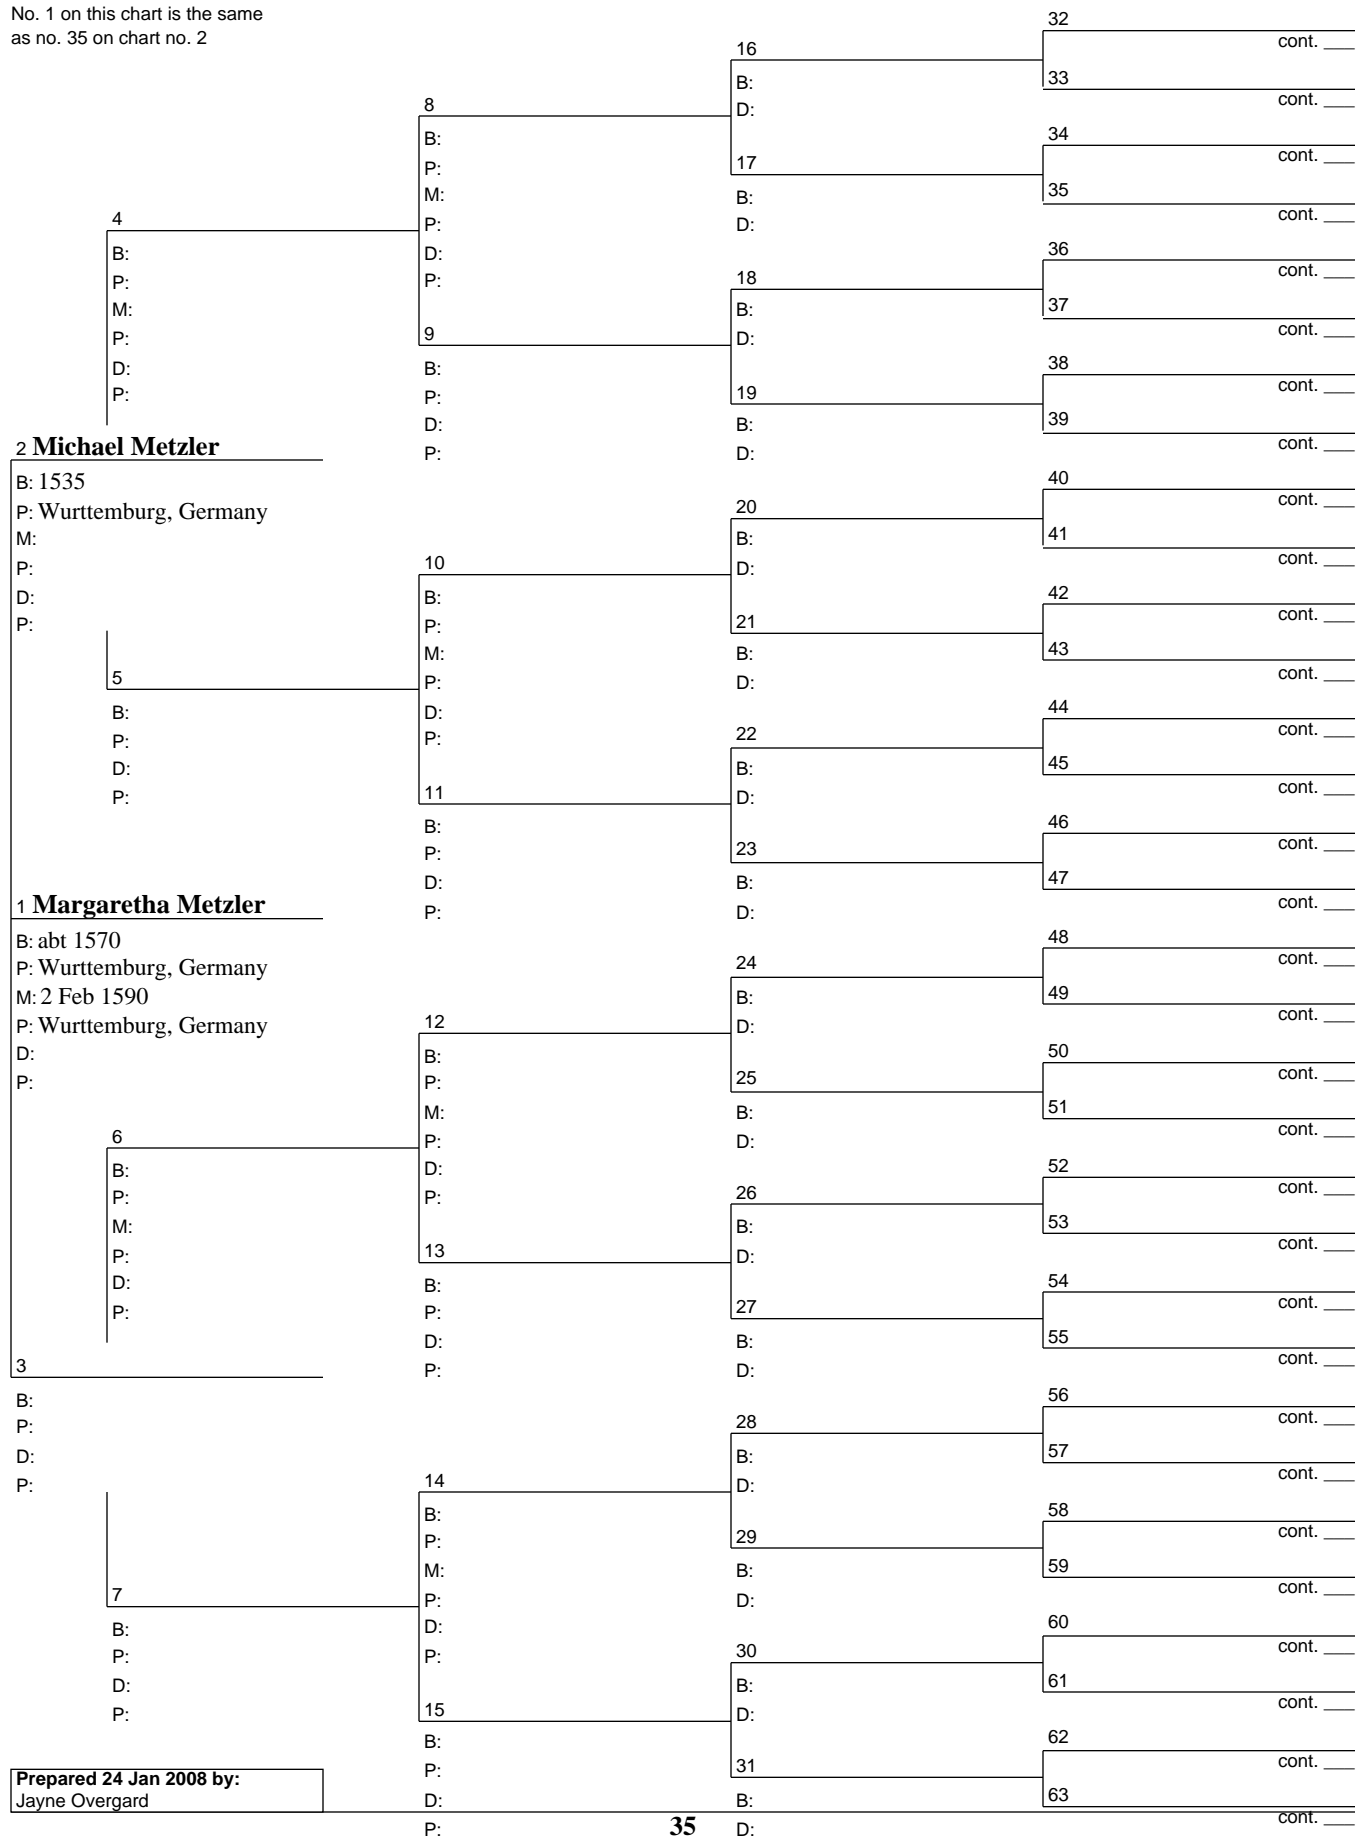

Pedigree Chart

24 Jan 2008

Chart no. 35
No. 1 on this chart is the same
as no. 35 on chart no. 2

Prepared 24 Jan 2008 by:
Jayne Overgard