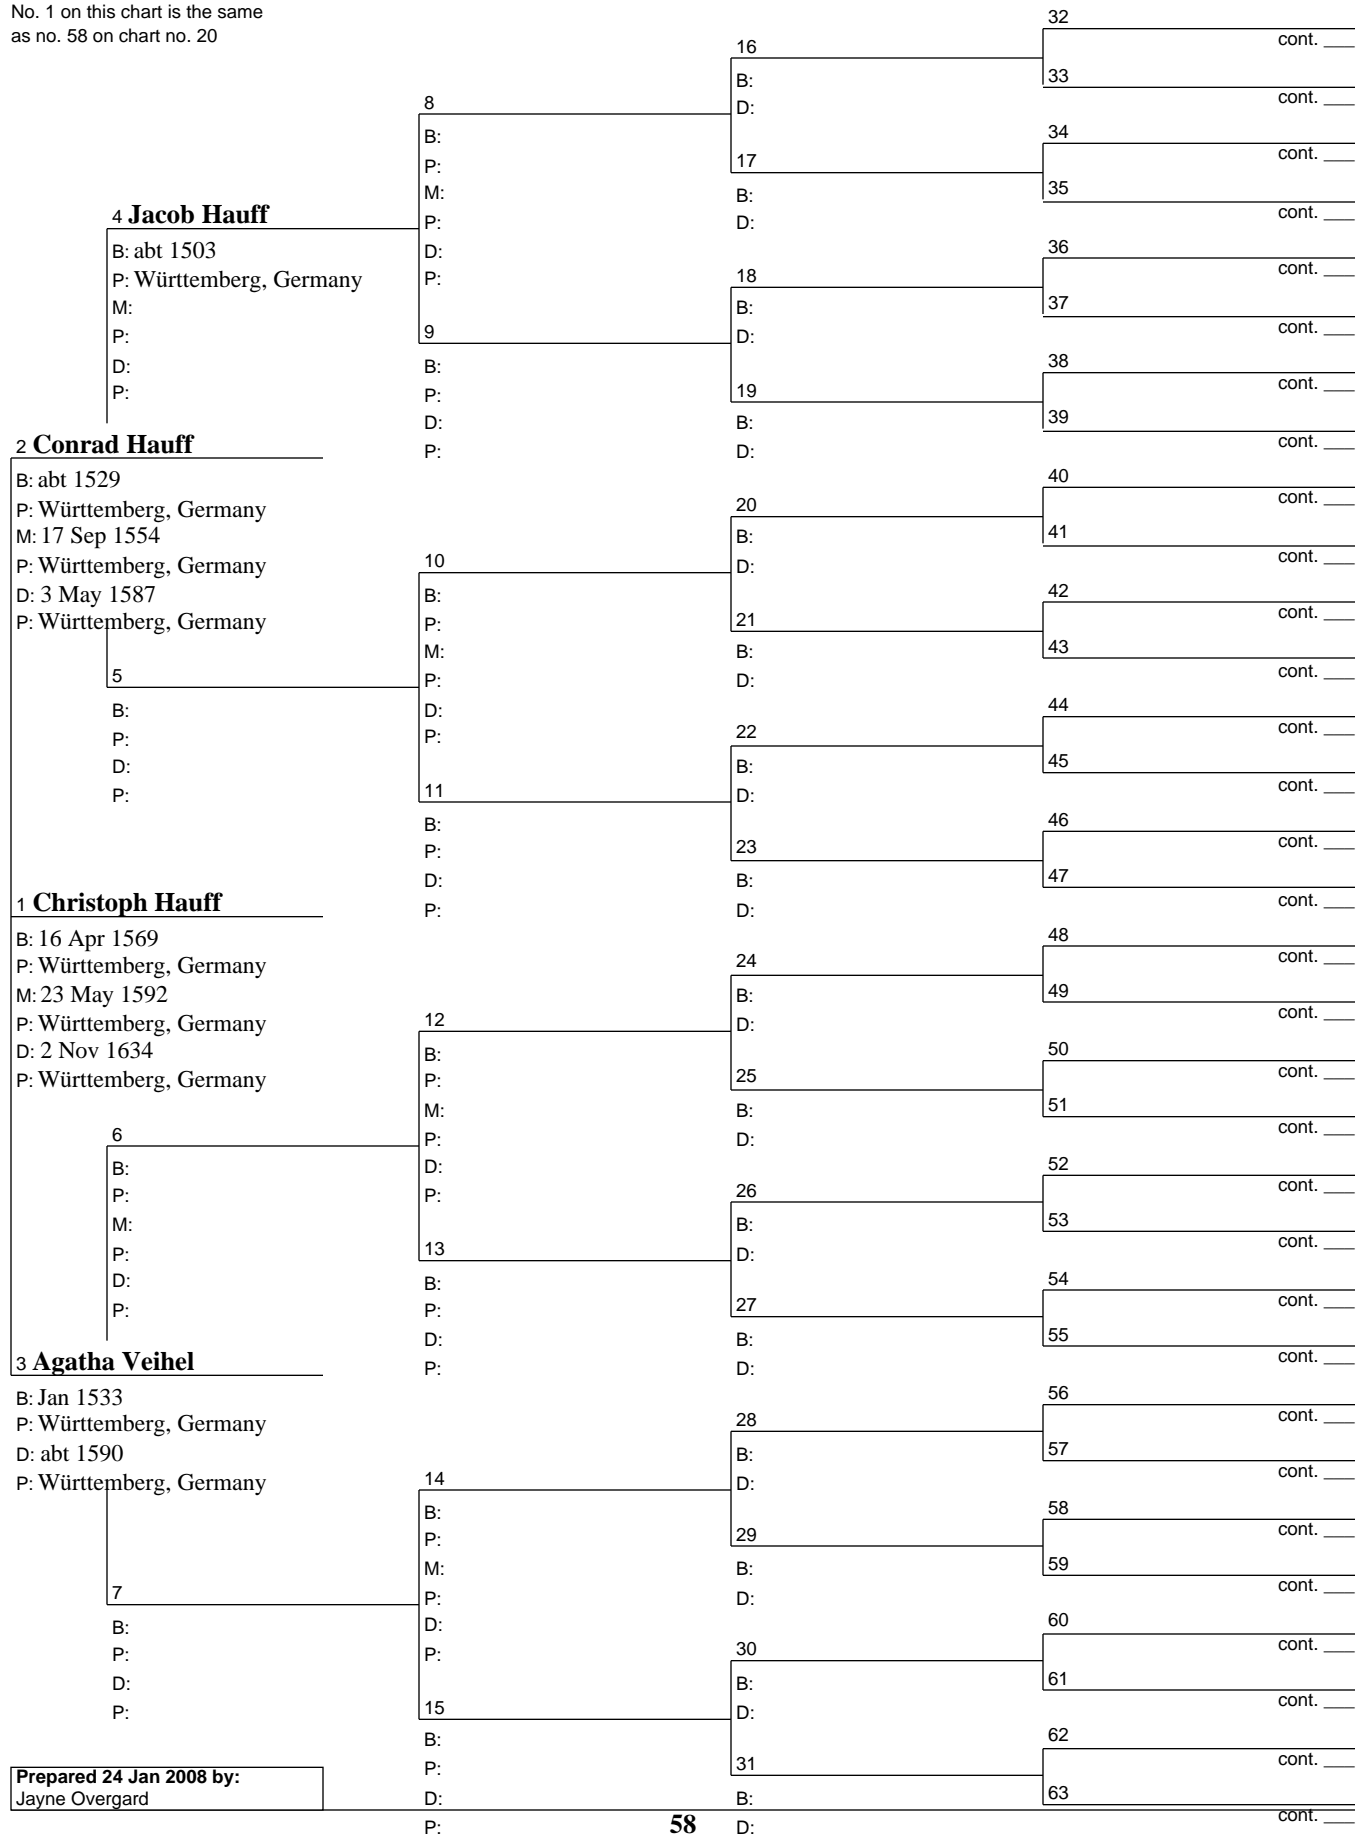

Pedigree Chart

24 Jan 2008

Chart no. 58
No. 1 on this chart is the same
as no. 58 on chart no. 20

Prepared 24 Jan 2008 by:
Jayne Overgard