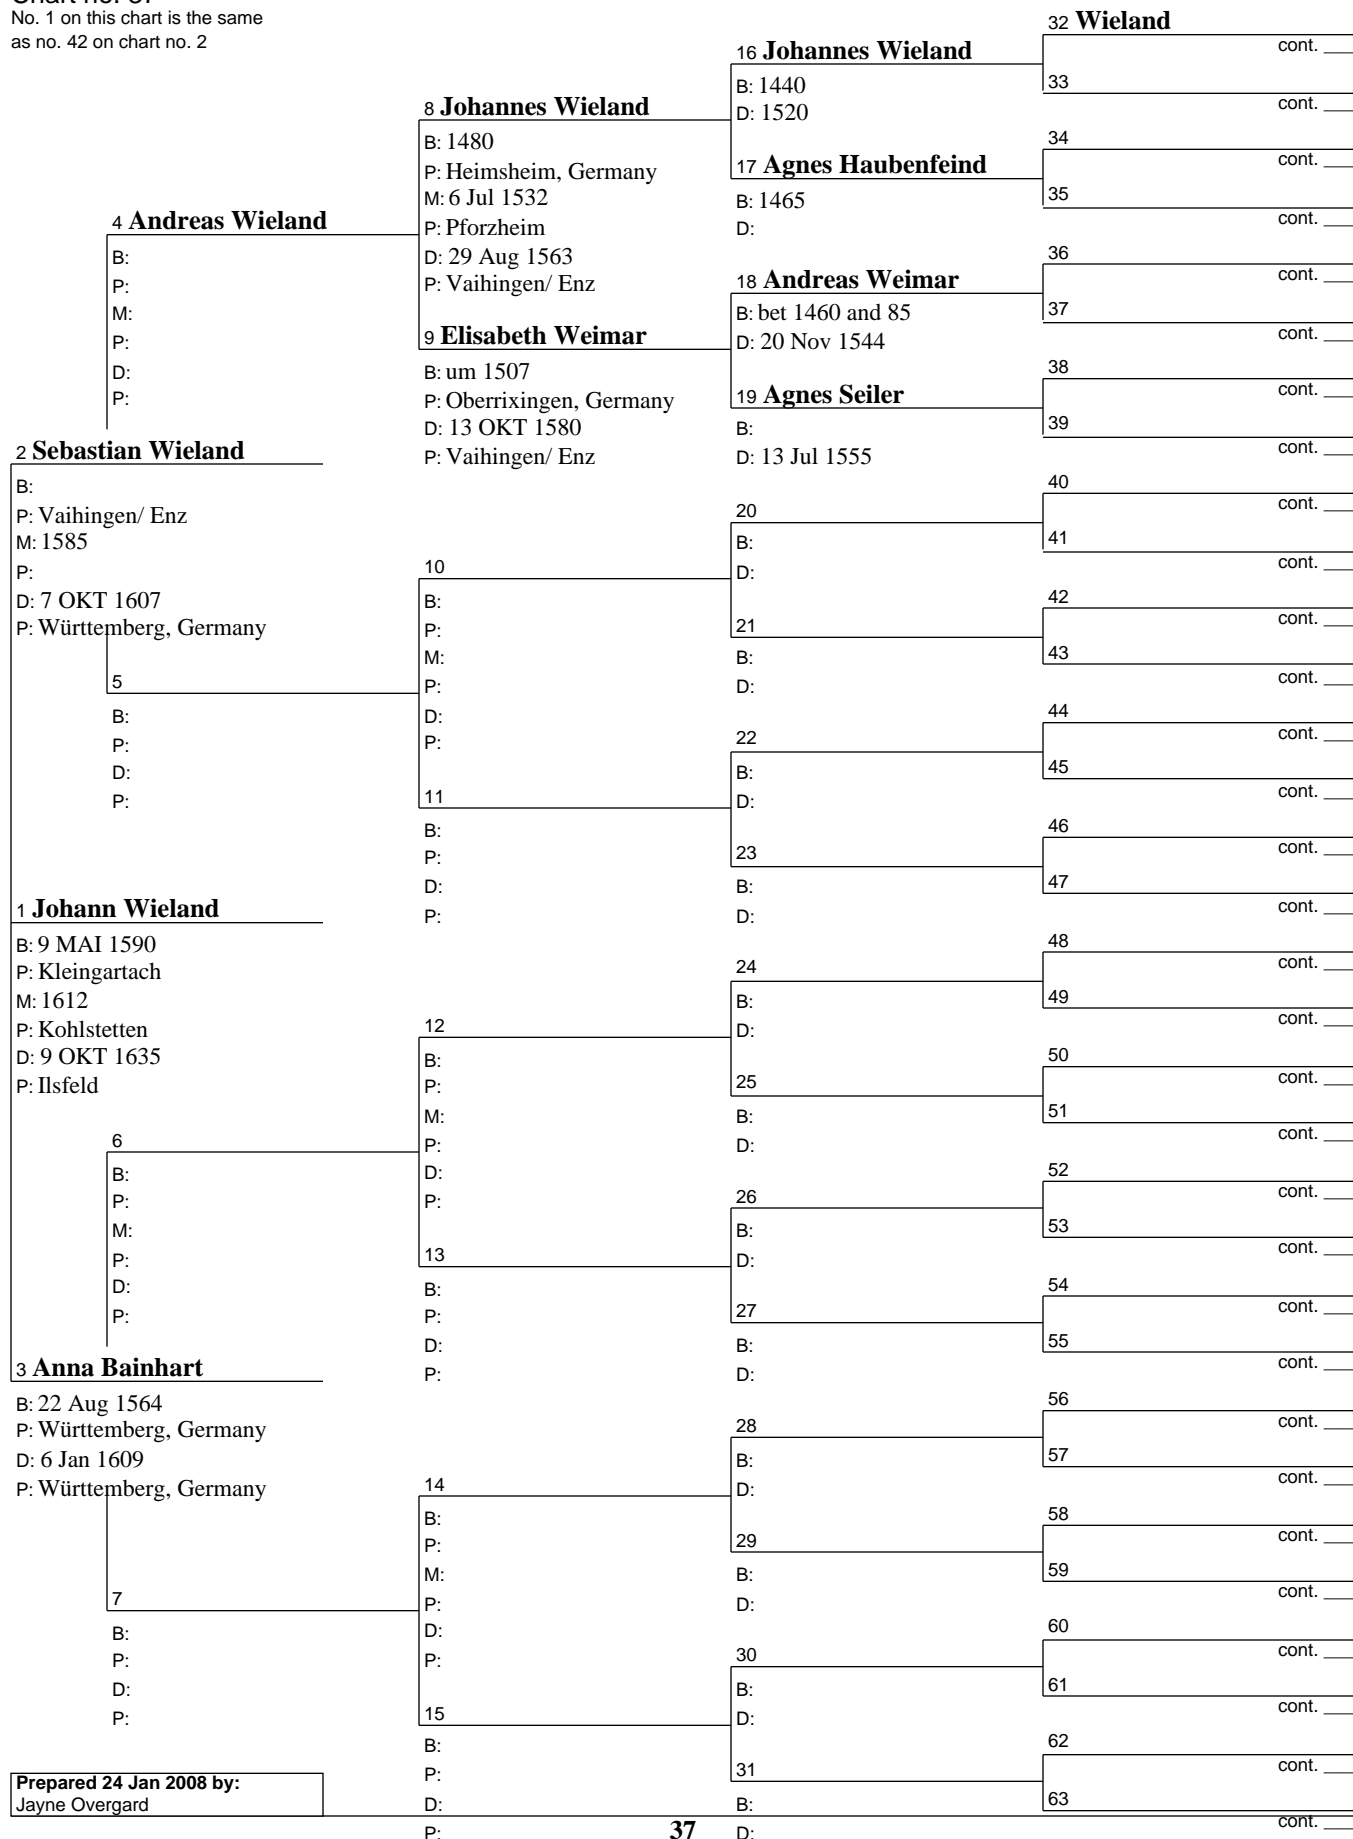

Pedigree Chart

24 Jan 2008

Chart no. 37
No. 1 on this chart is the same
as no. 42 on chart no. 2

Prepared 24 Jan 2008 by:
Jayne Overgard