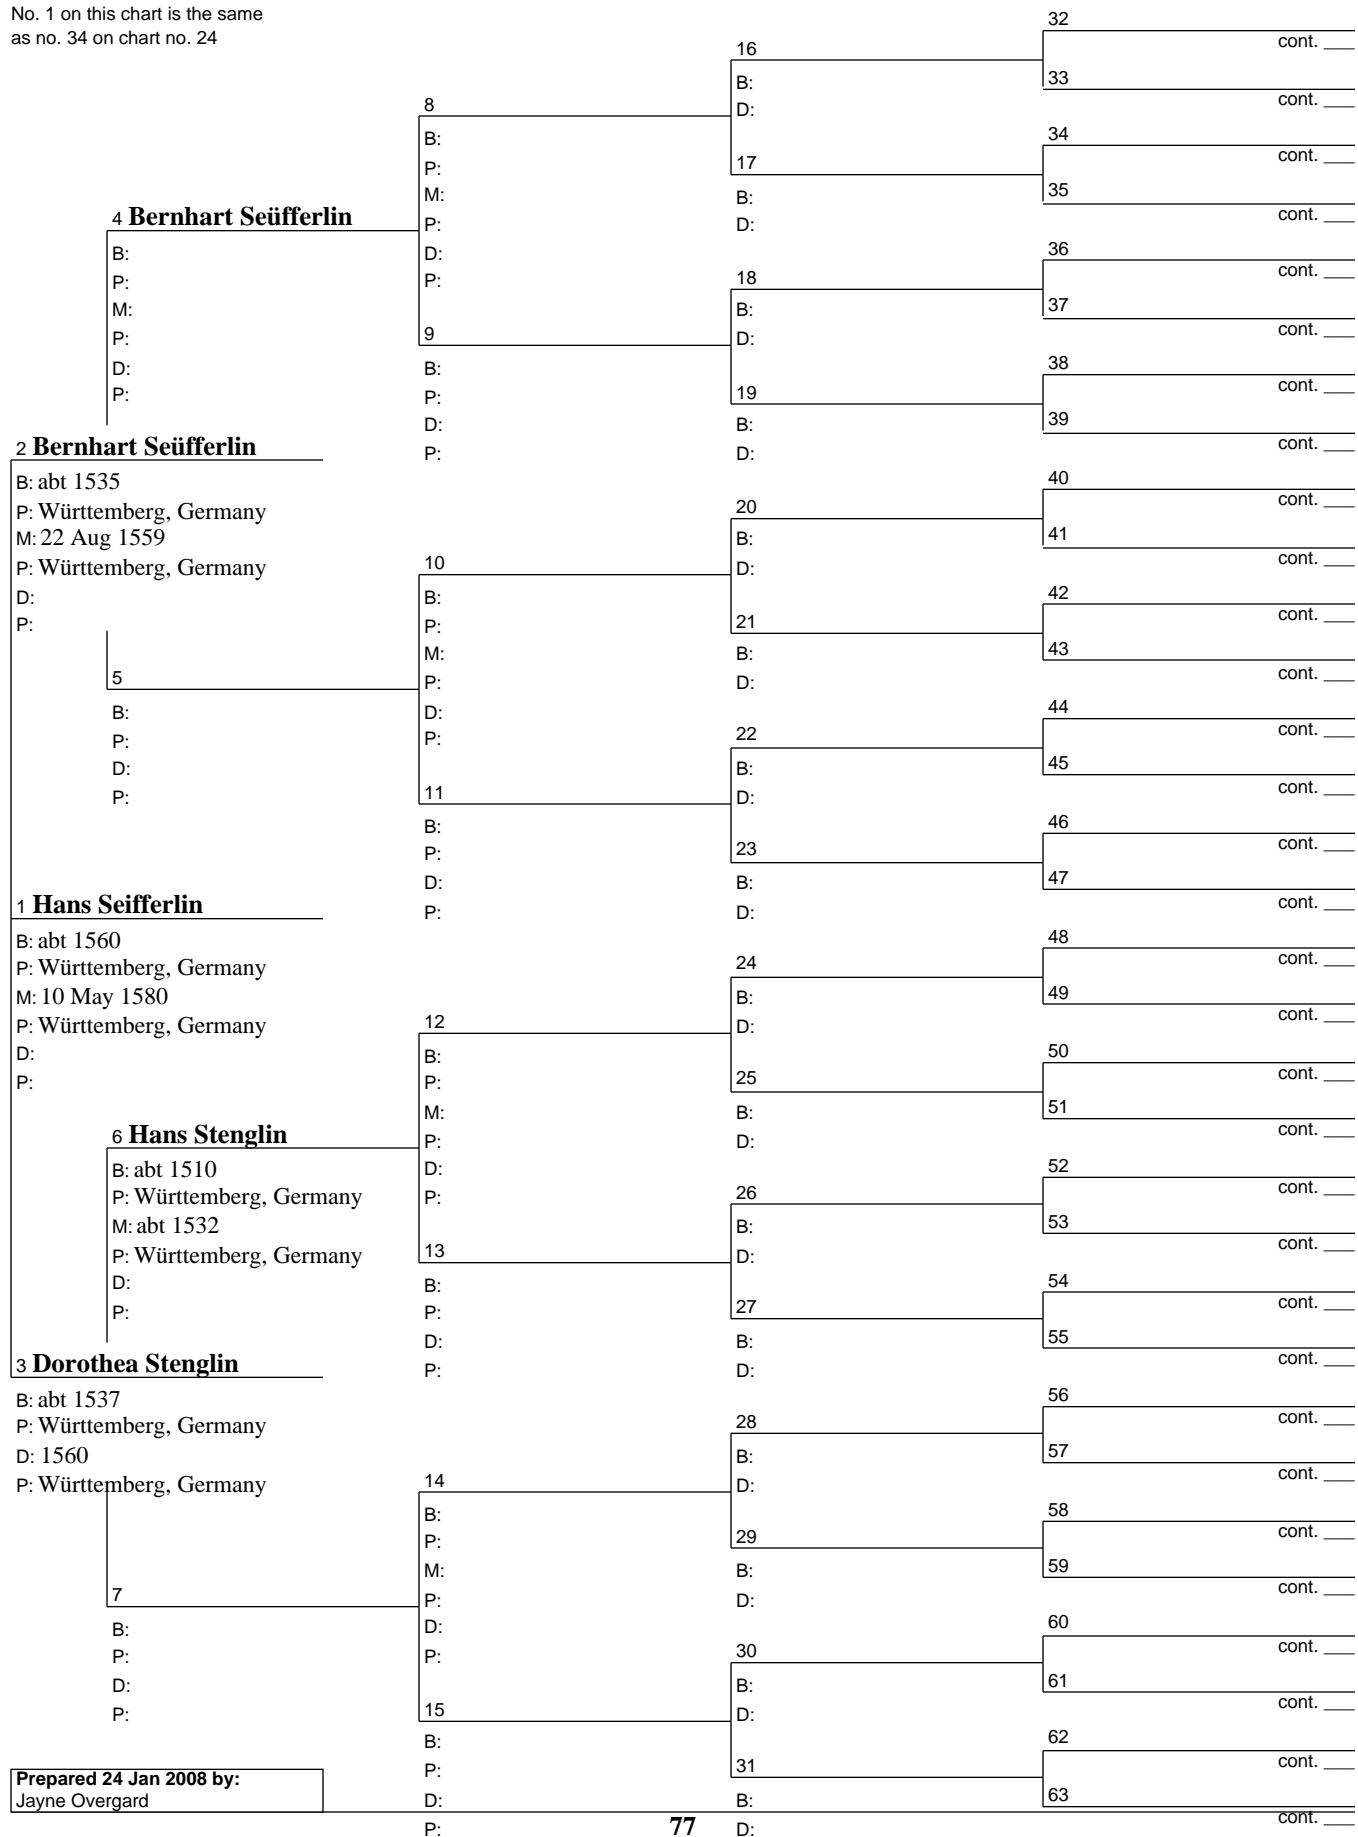

Pedigree Chart

24 Jan 2008

Chart no. 77
No. 1 on this chart is the same
as no. 34 on chart no. 24

Prepared 24 Jan 2008 by:
Jayne Overgard