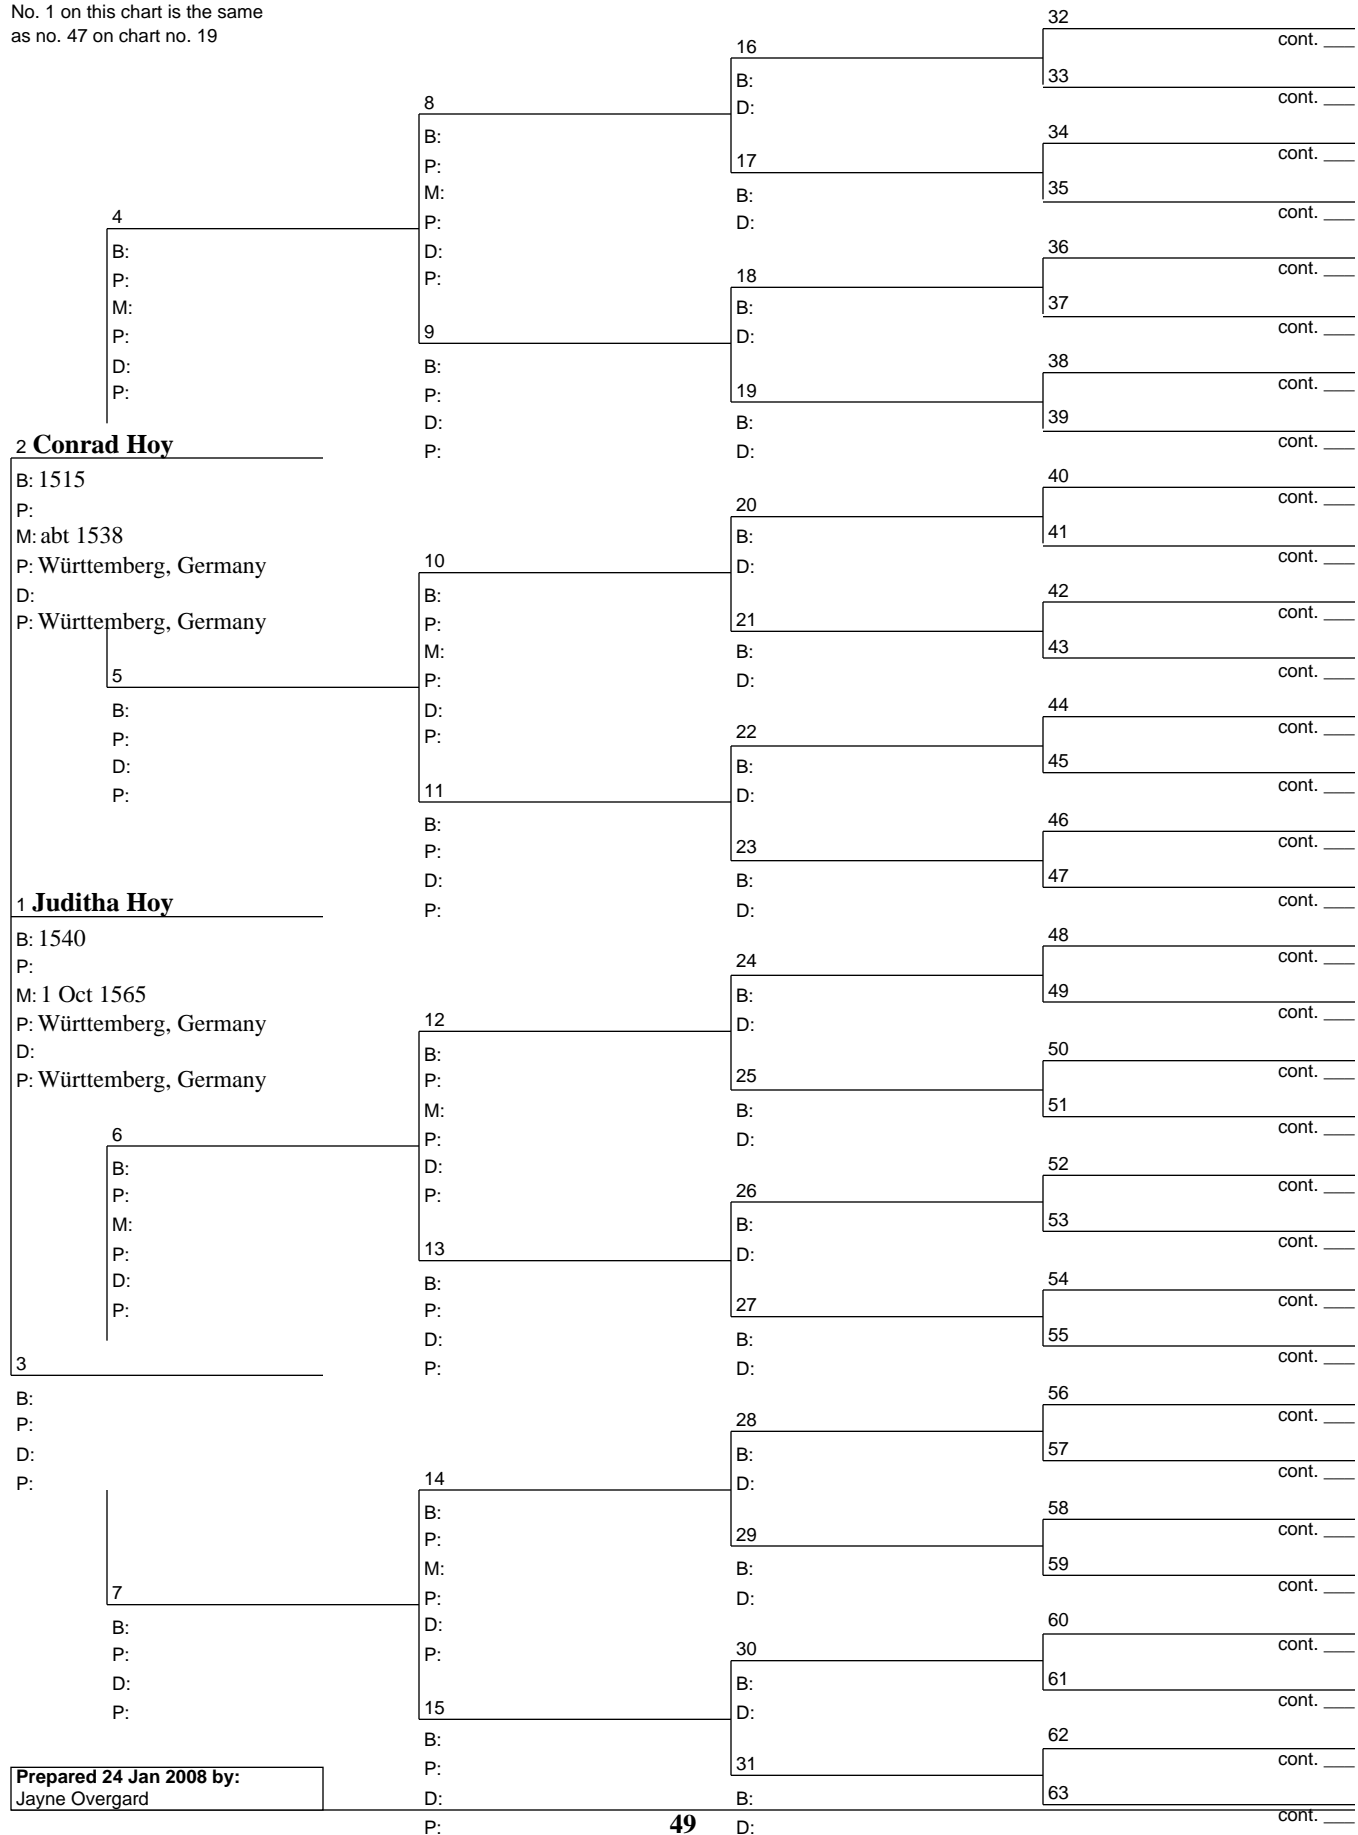

Pedigree Chart

24 Jan 2008

Chart no. 49
No. 1 on this chart is the same
as no. 47 on chart no. 19

Prepared 24 Jan 2008 by:
Jayne Overgard