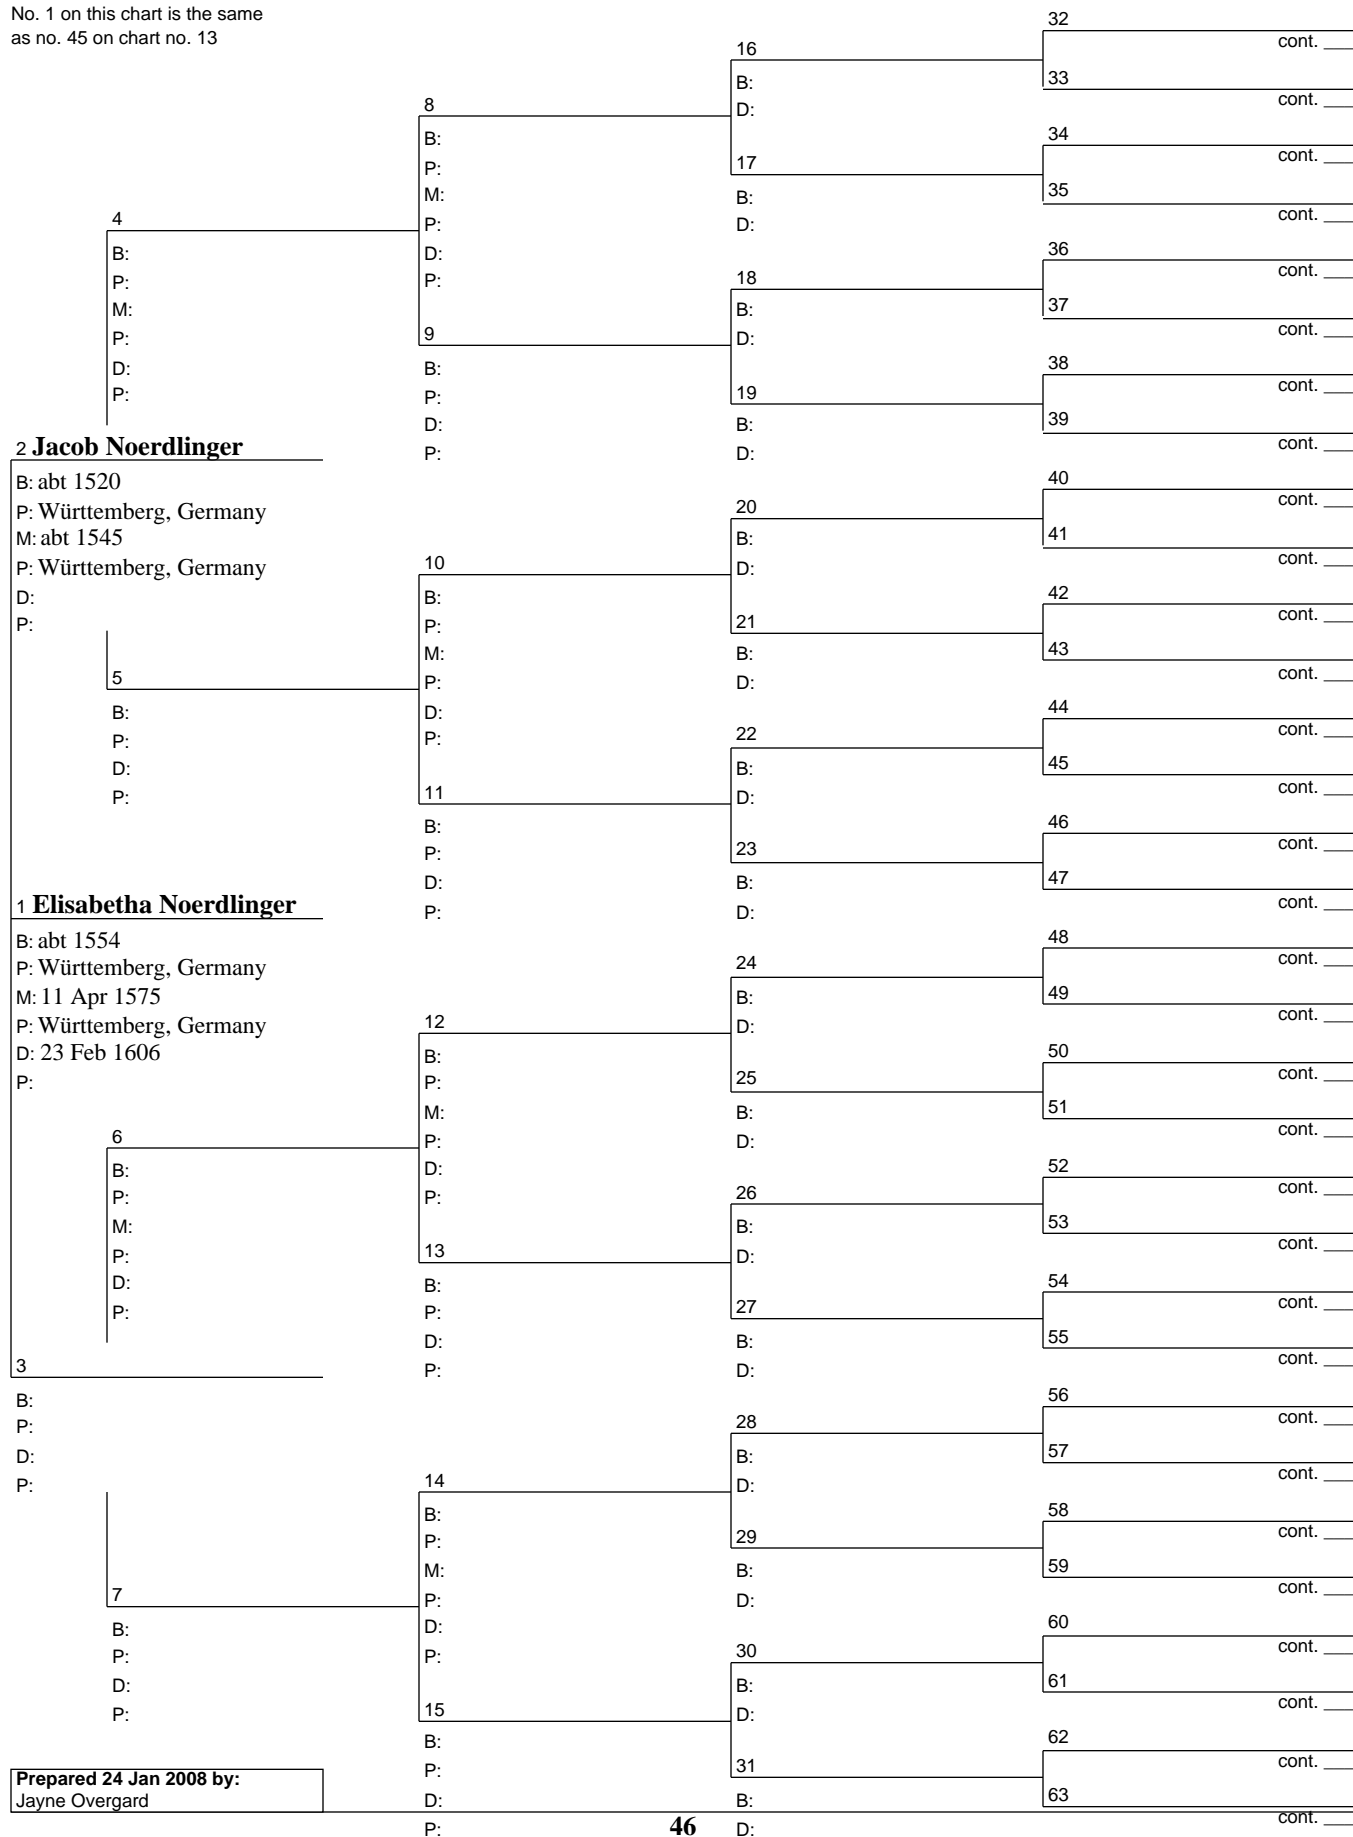

Pedigree Chart

24 Jan 2008

Chart no. 46
No. 1 on this chart is the same
as no. 45 on chart no. 13