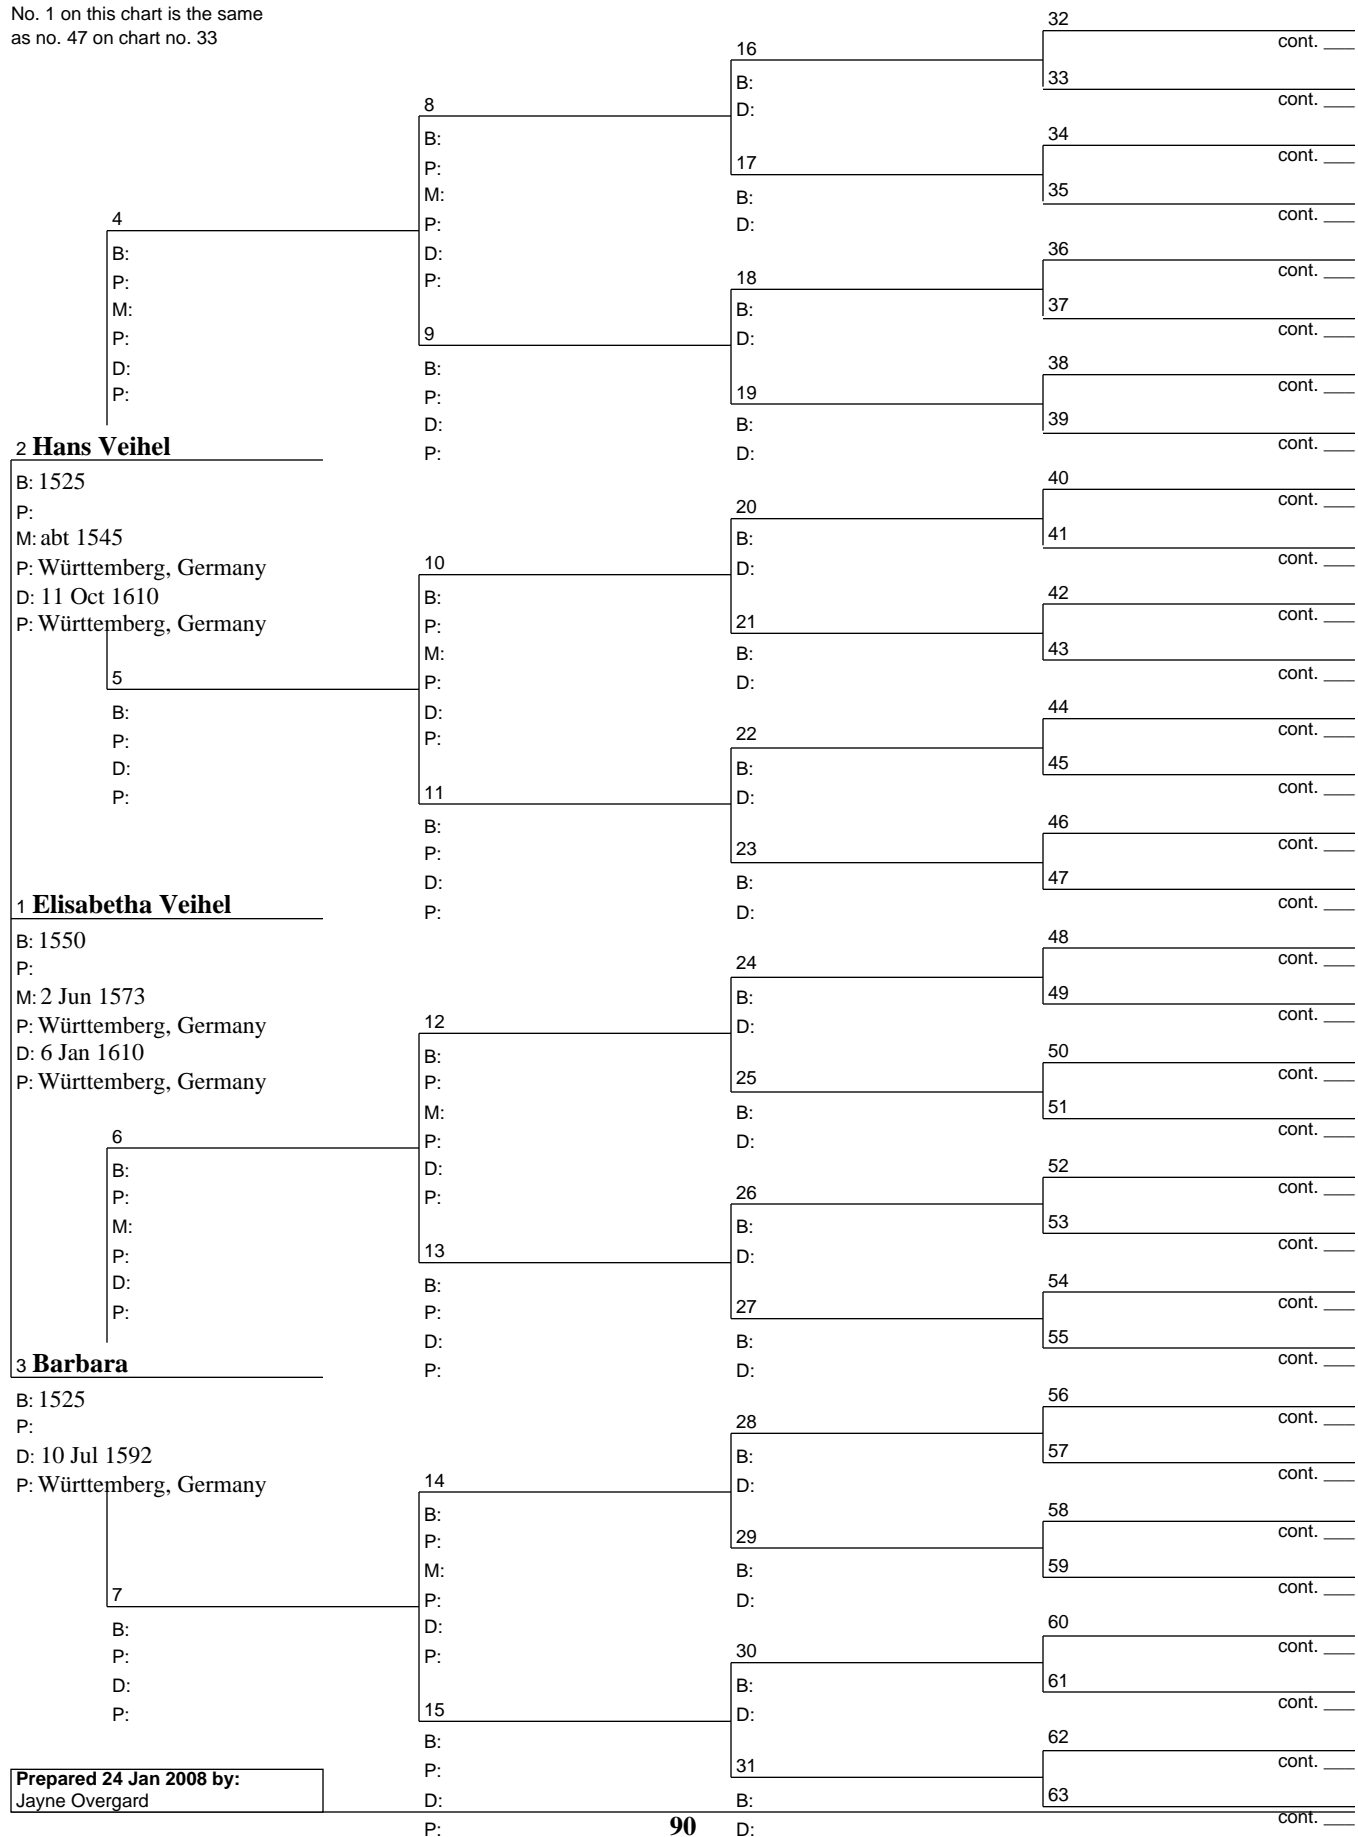

Pedigree Chart

24 Jan 2008

Chart no. 90
No. 1 on this chart is the same
as no. 47 on chart no. 33

Prepared 24 Jan 2008 by:
Jayne Overgard