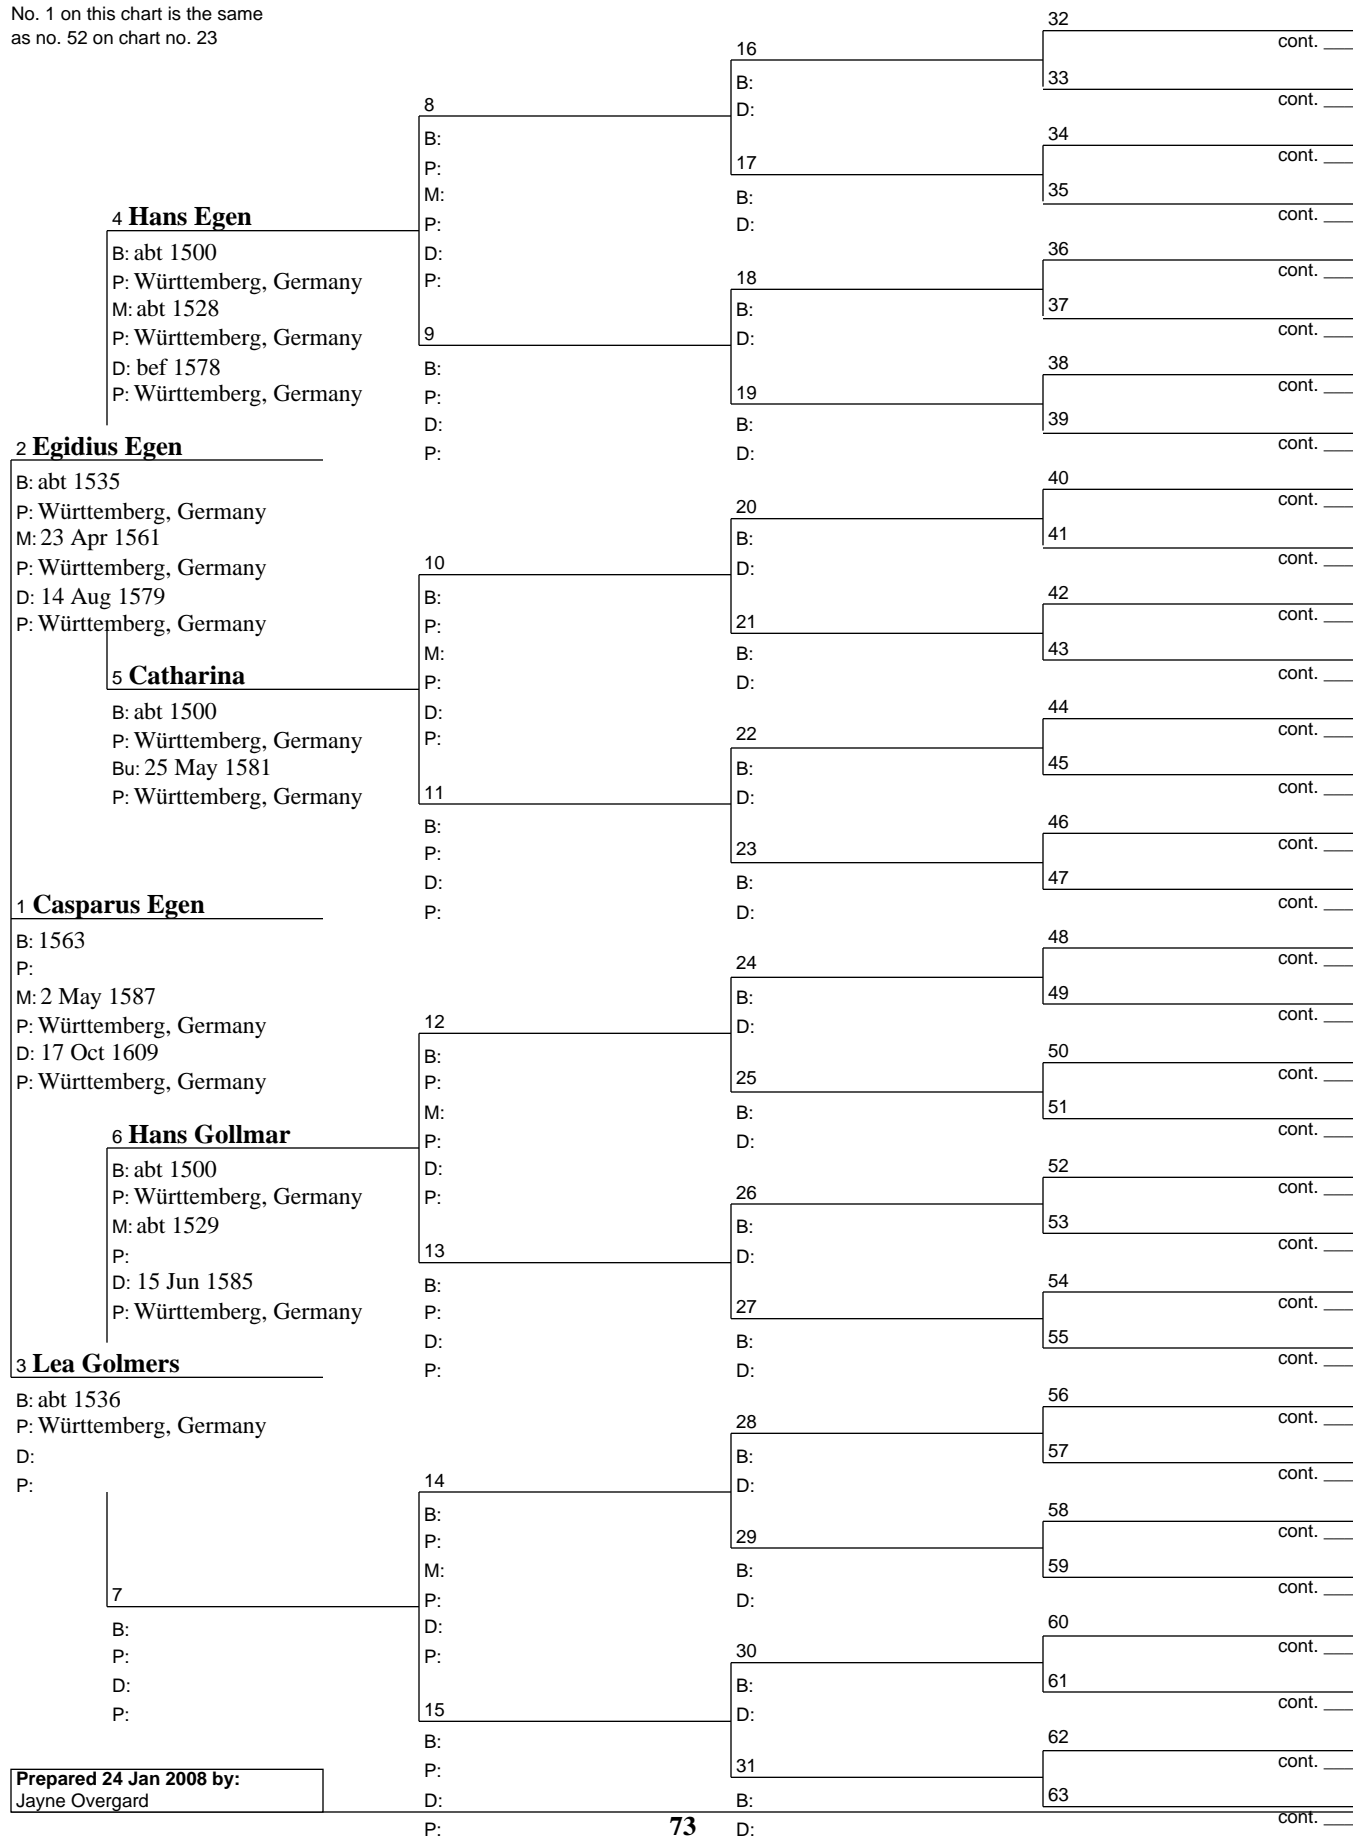

Pedigree Chart

24 Jan 2008

Chart no. 73

No. 1 on this chart is the same
as no. 52 on chart no. 23

Prepared 24 Jan 2008 by:
Jayne Overgard