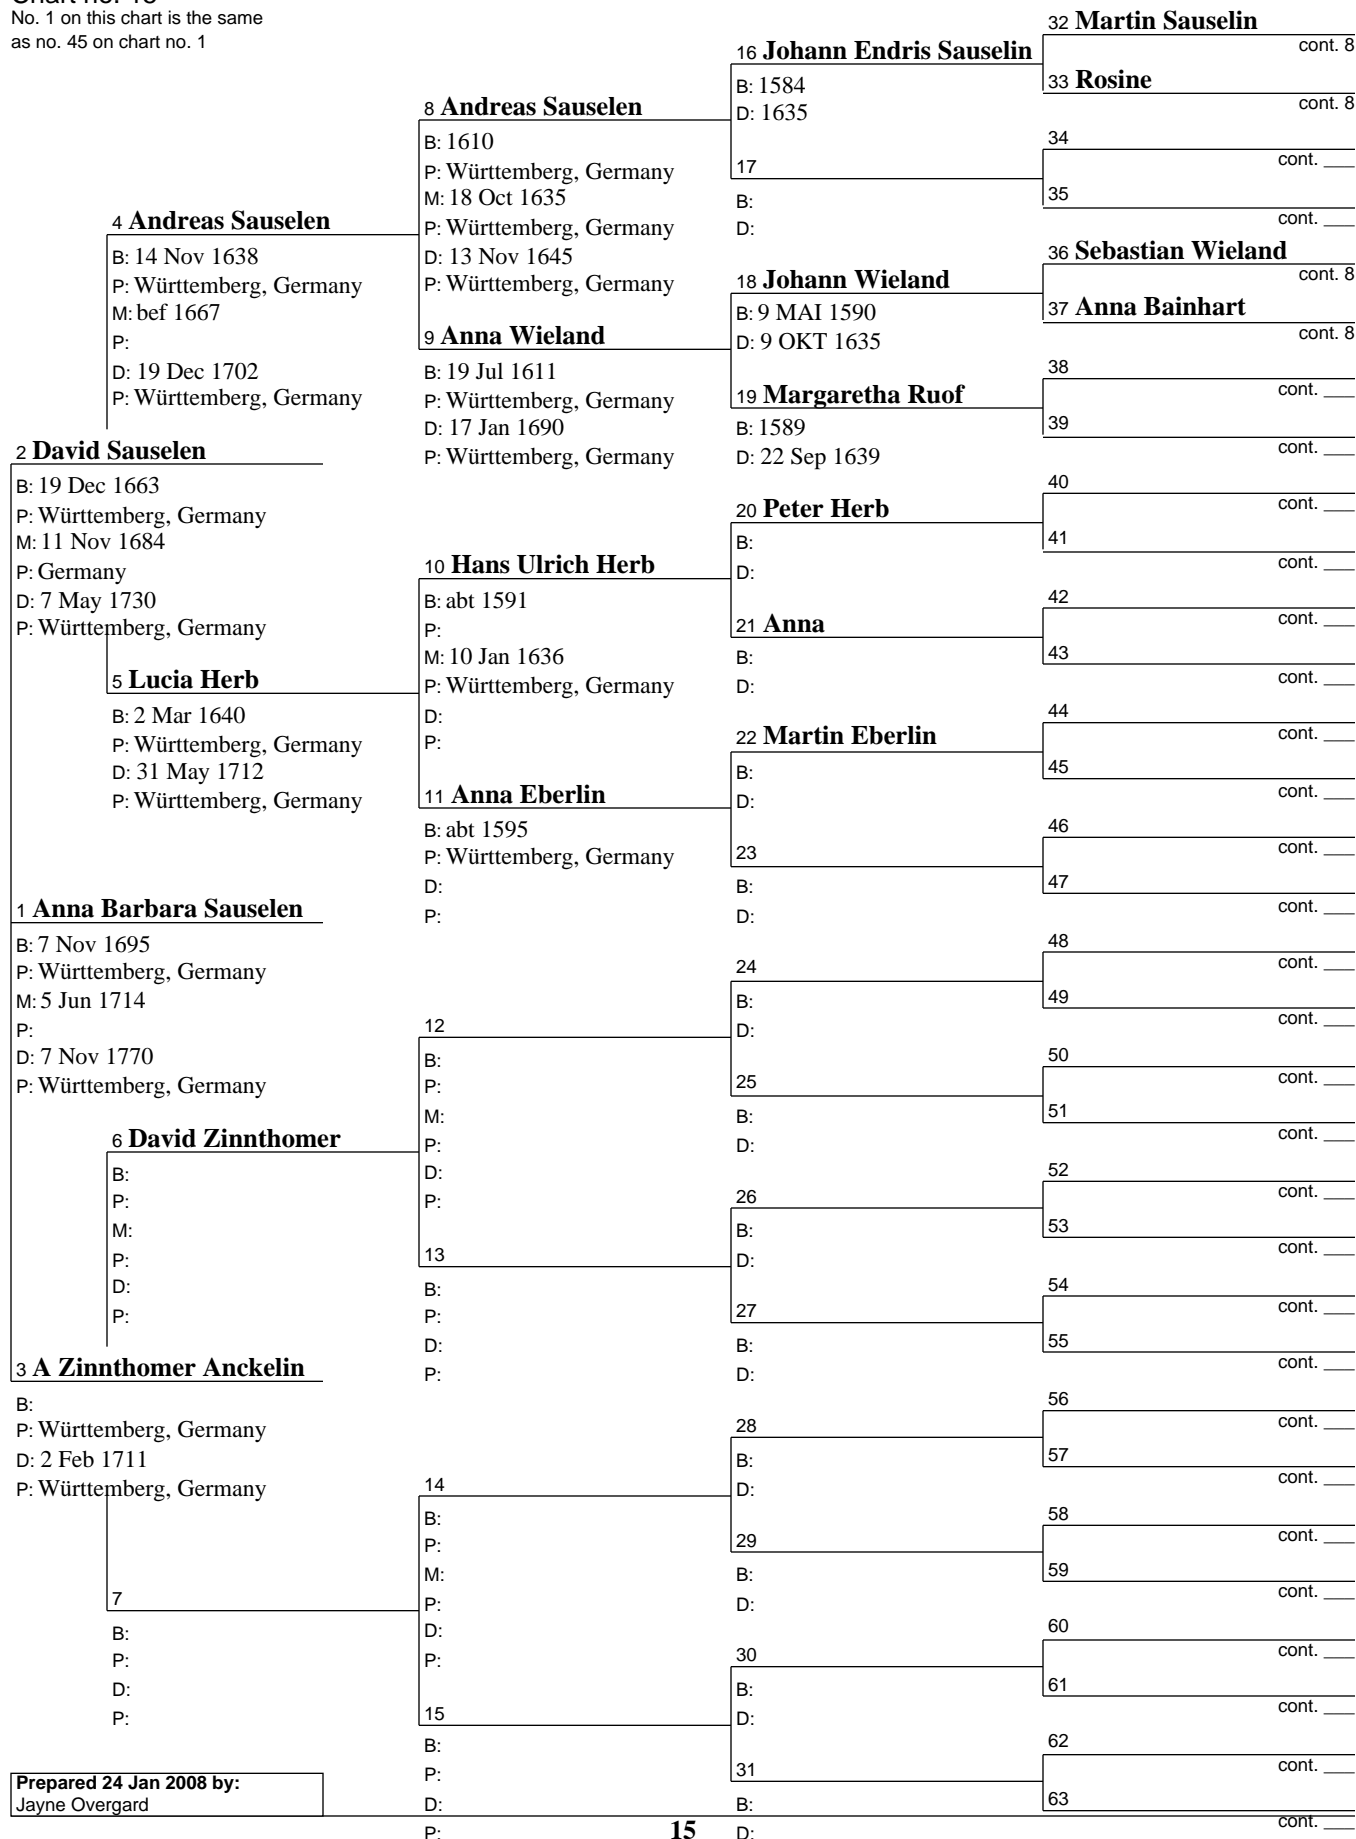

Pedigree Chart

24 Jan 2008

Chart no. 15
No. 1 on this chart is the same
as no. 45 on chart no. 1

Prepared 24 Jan 2008 by:
Jayne Overgard