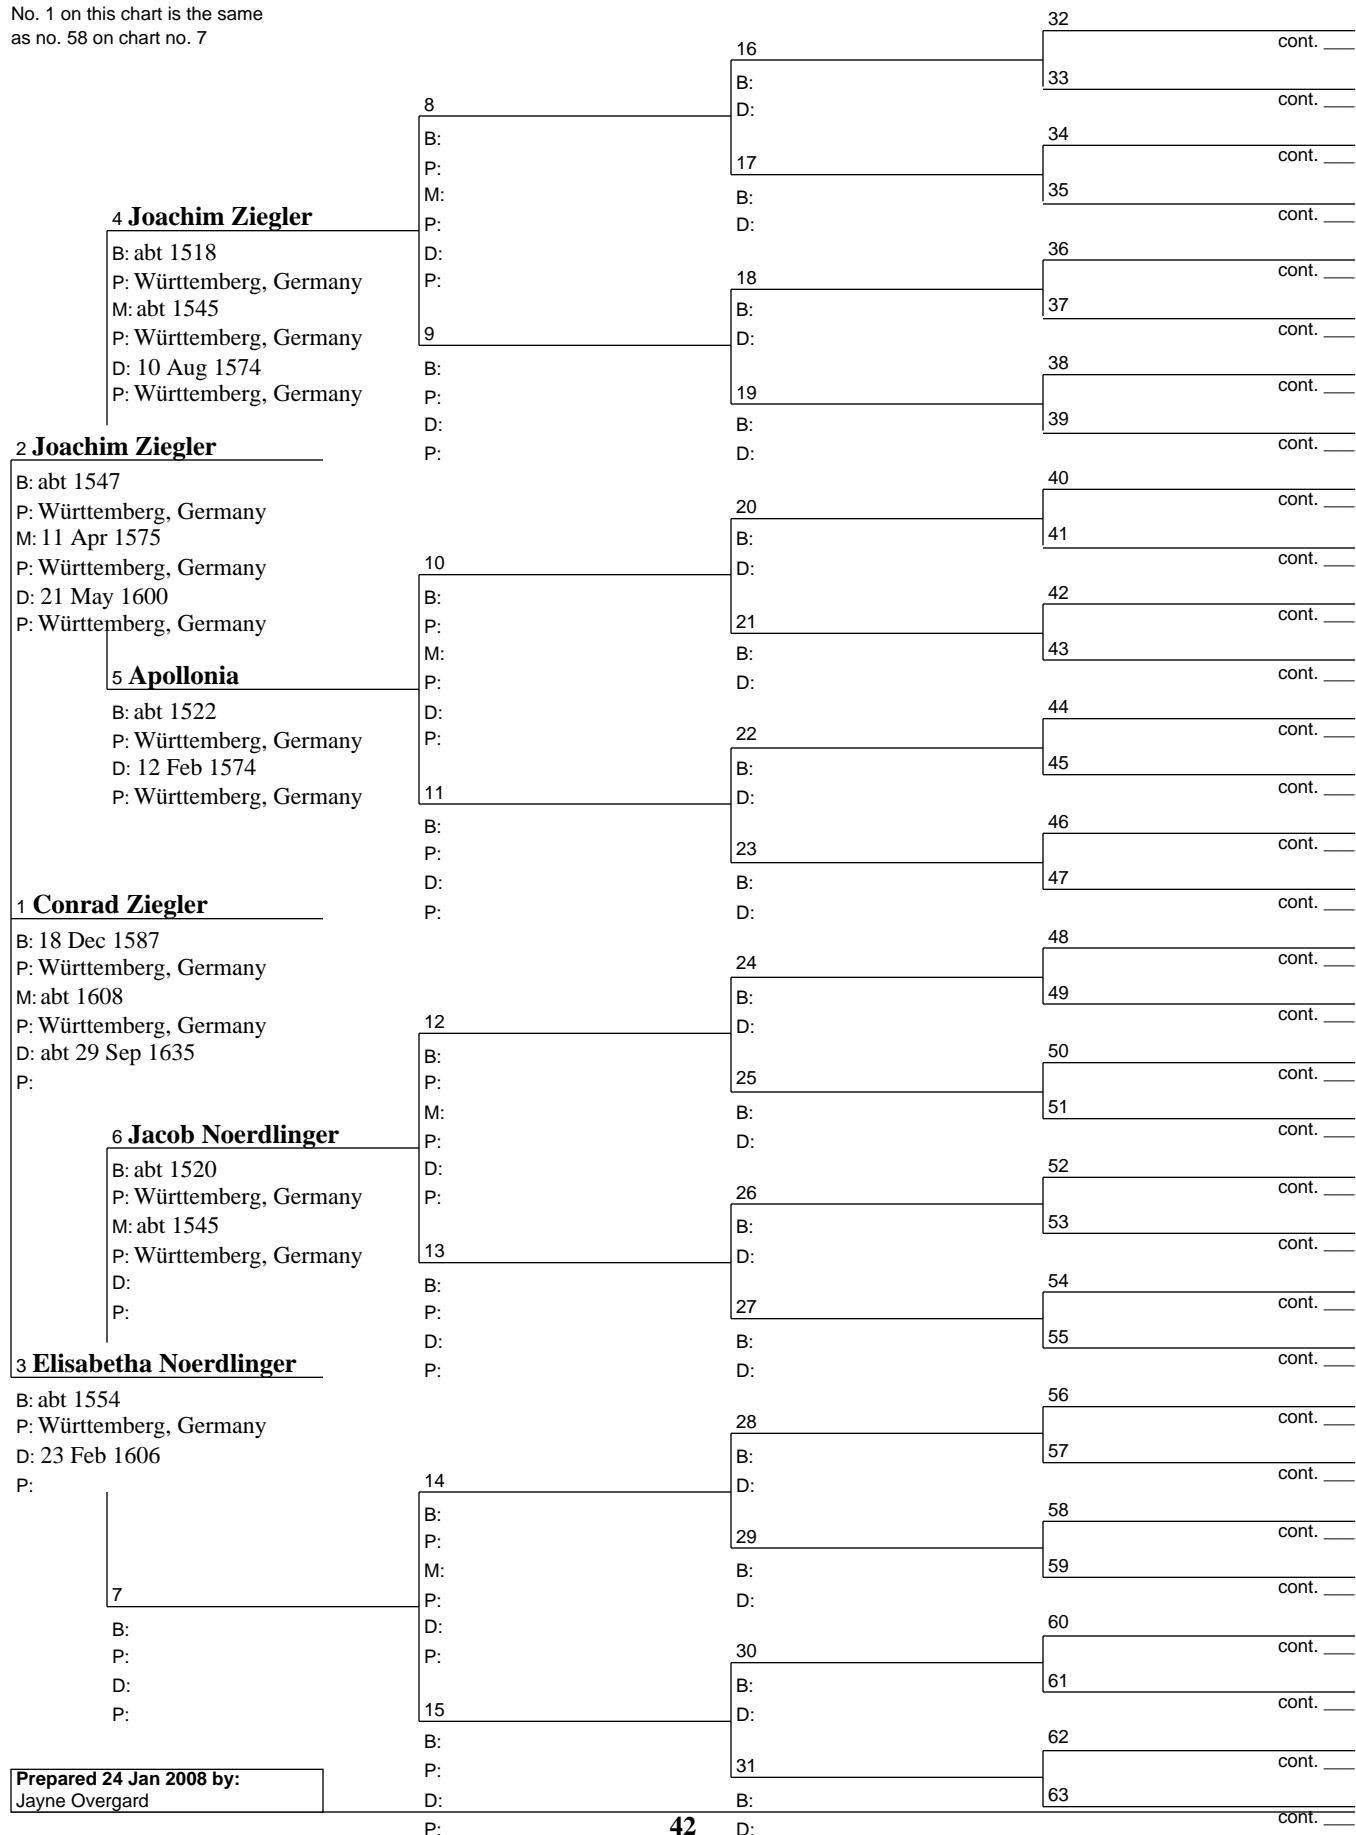

Pedigree Chart

24 Jan 2008

Chart no. 42
No. 1 on this chart is the same
as no. 58 on chart no. 7

Prepared 24 Jan 2008 by:
Jayne Overgard