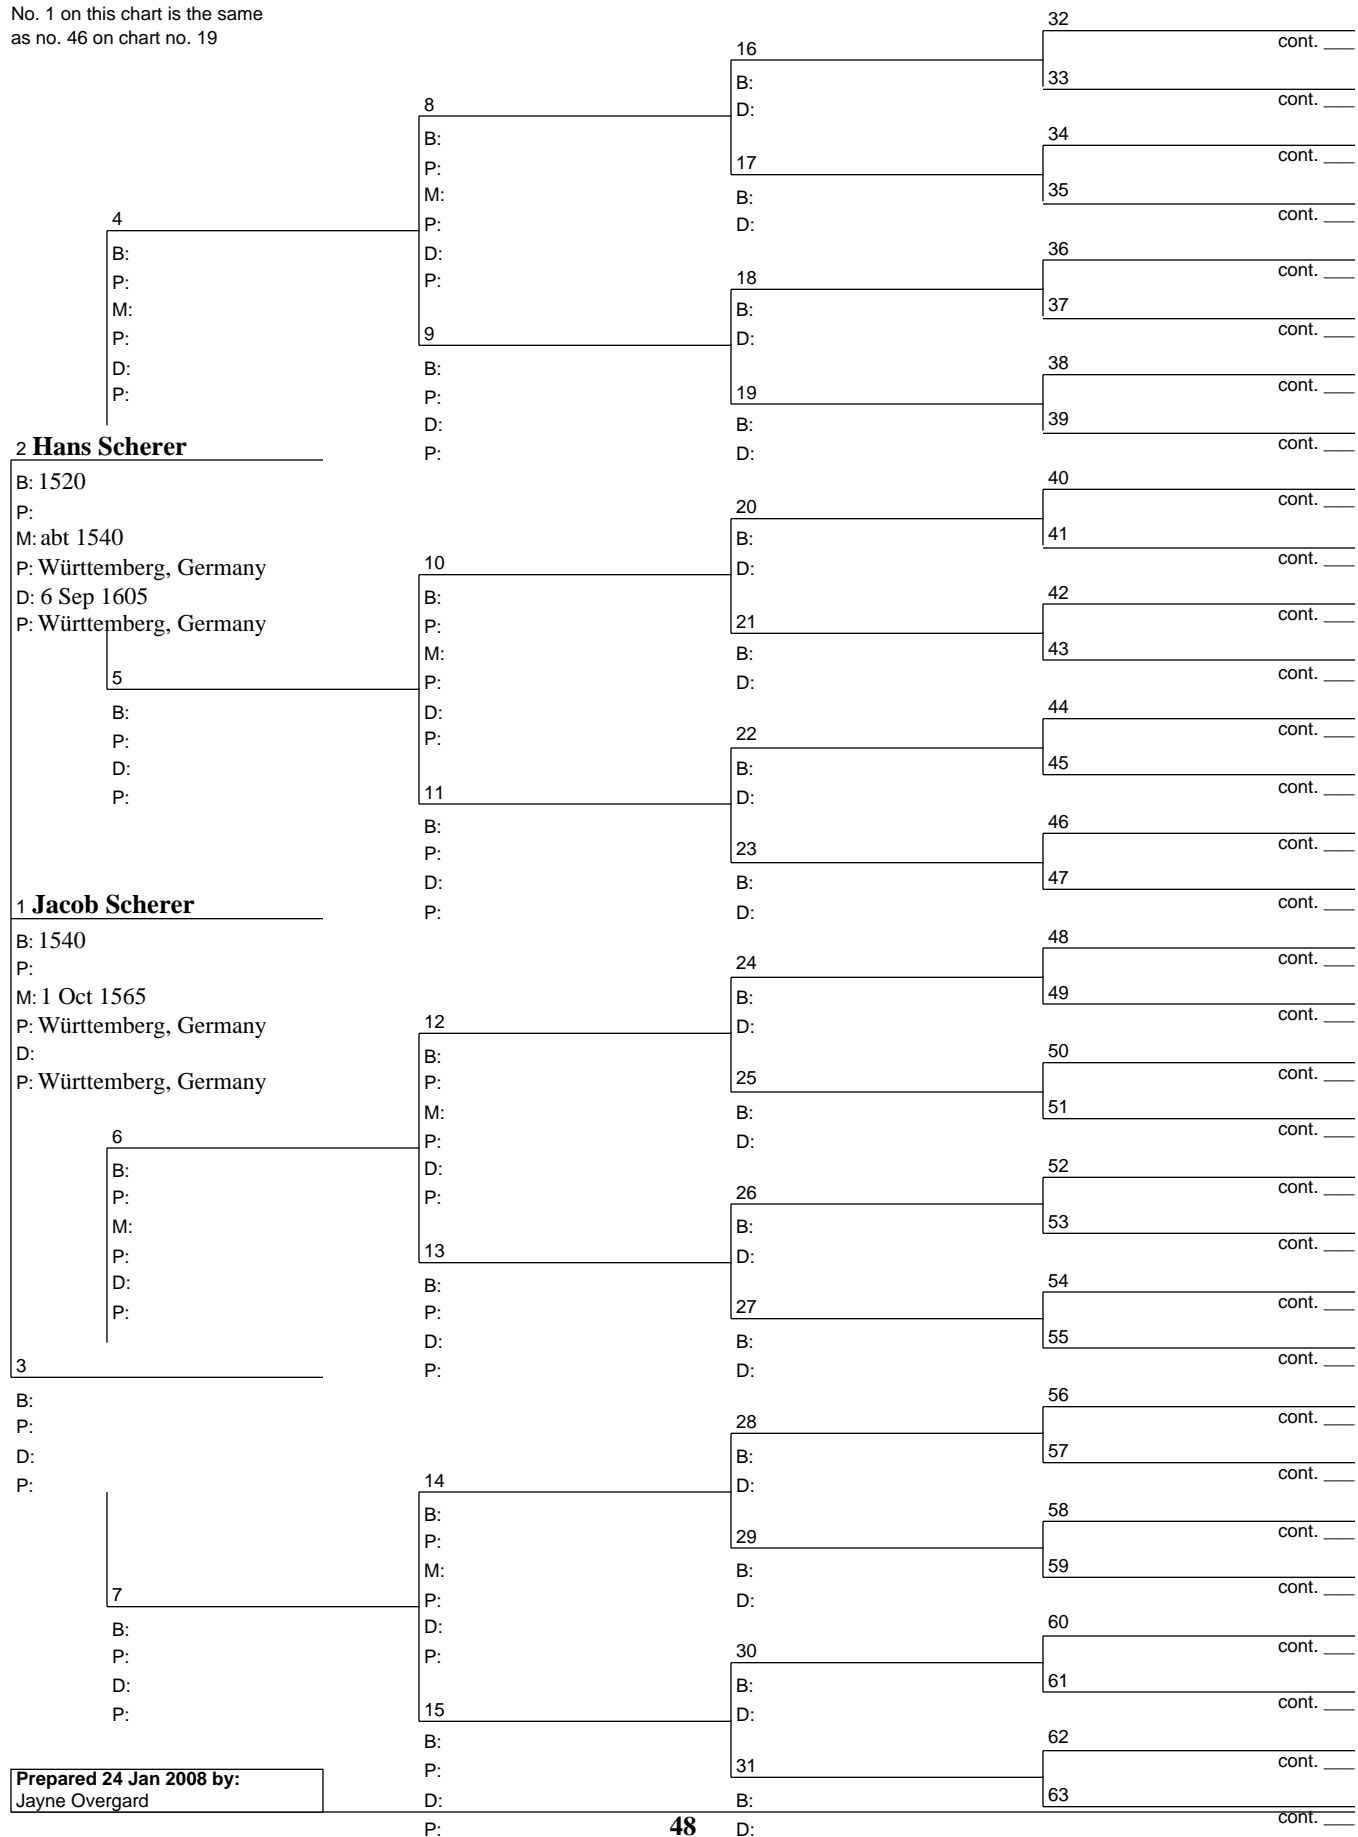

Pedigree Chart

24 Jan 2008

Chart no. 48
No. 1 on this chart is the same
as no. 46 on chart no. 19

Prepared 24 Jan 2008 by:
Jayne Overgard