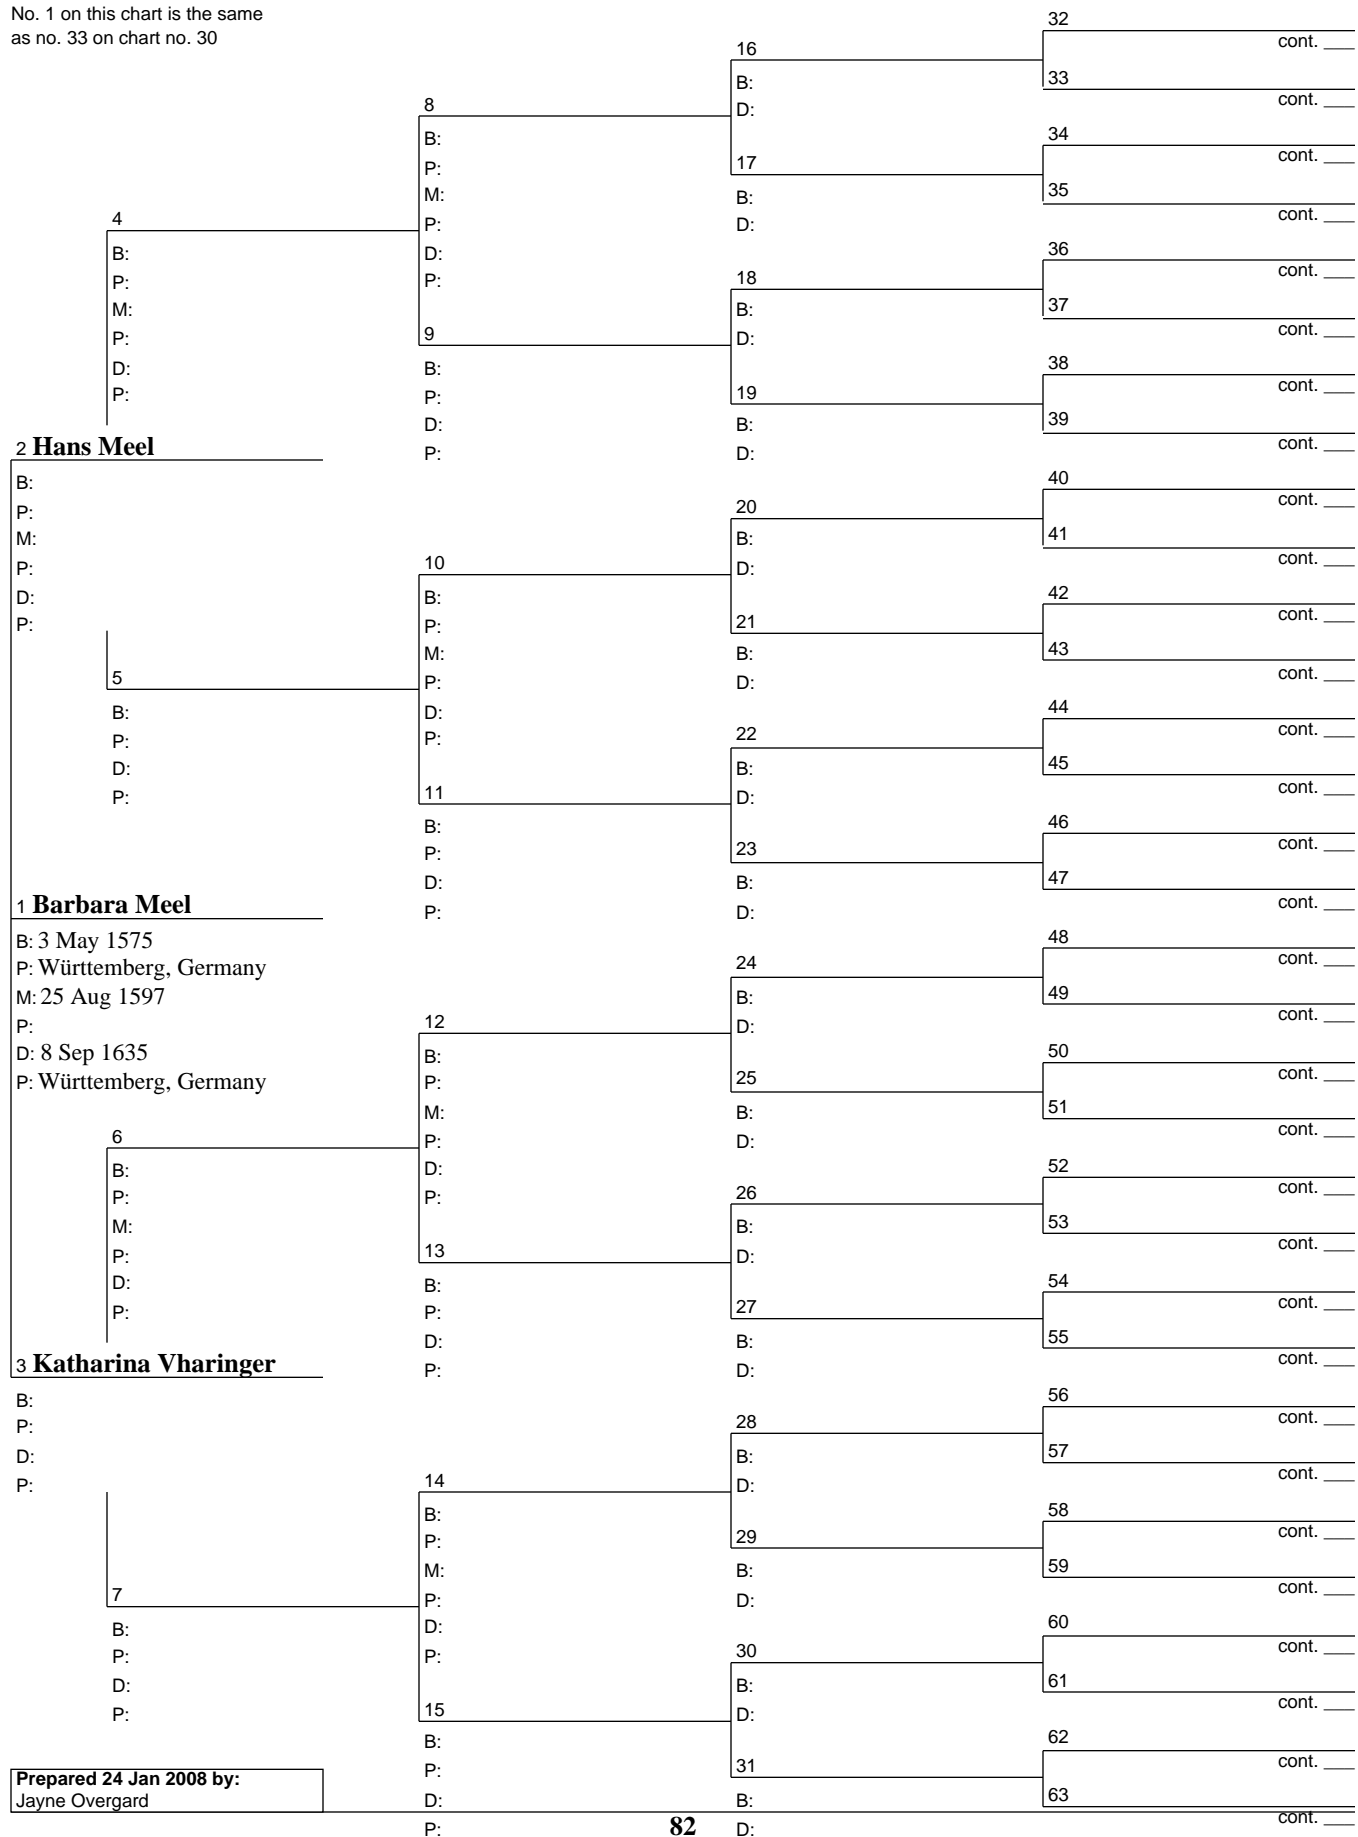

Pedigree Chart

24 Jan 2008

Chart no. 82
No. 1 on this chart is the same
as no. 33 on chart no. 30

Prepared 24 Jan 2008 by:
Jayne Overgard