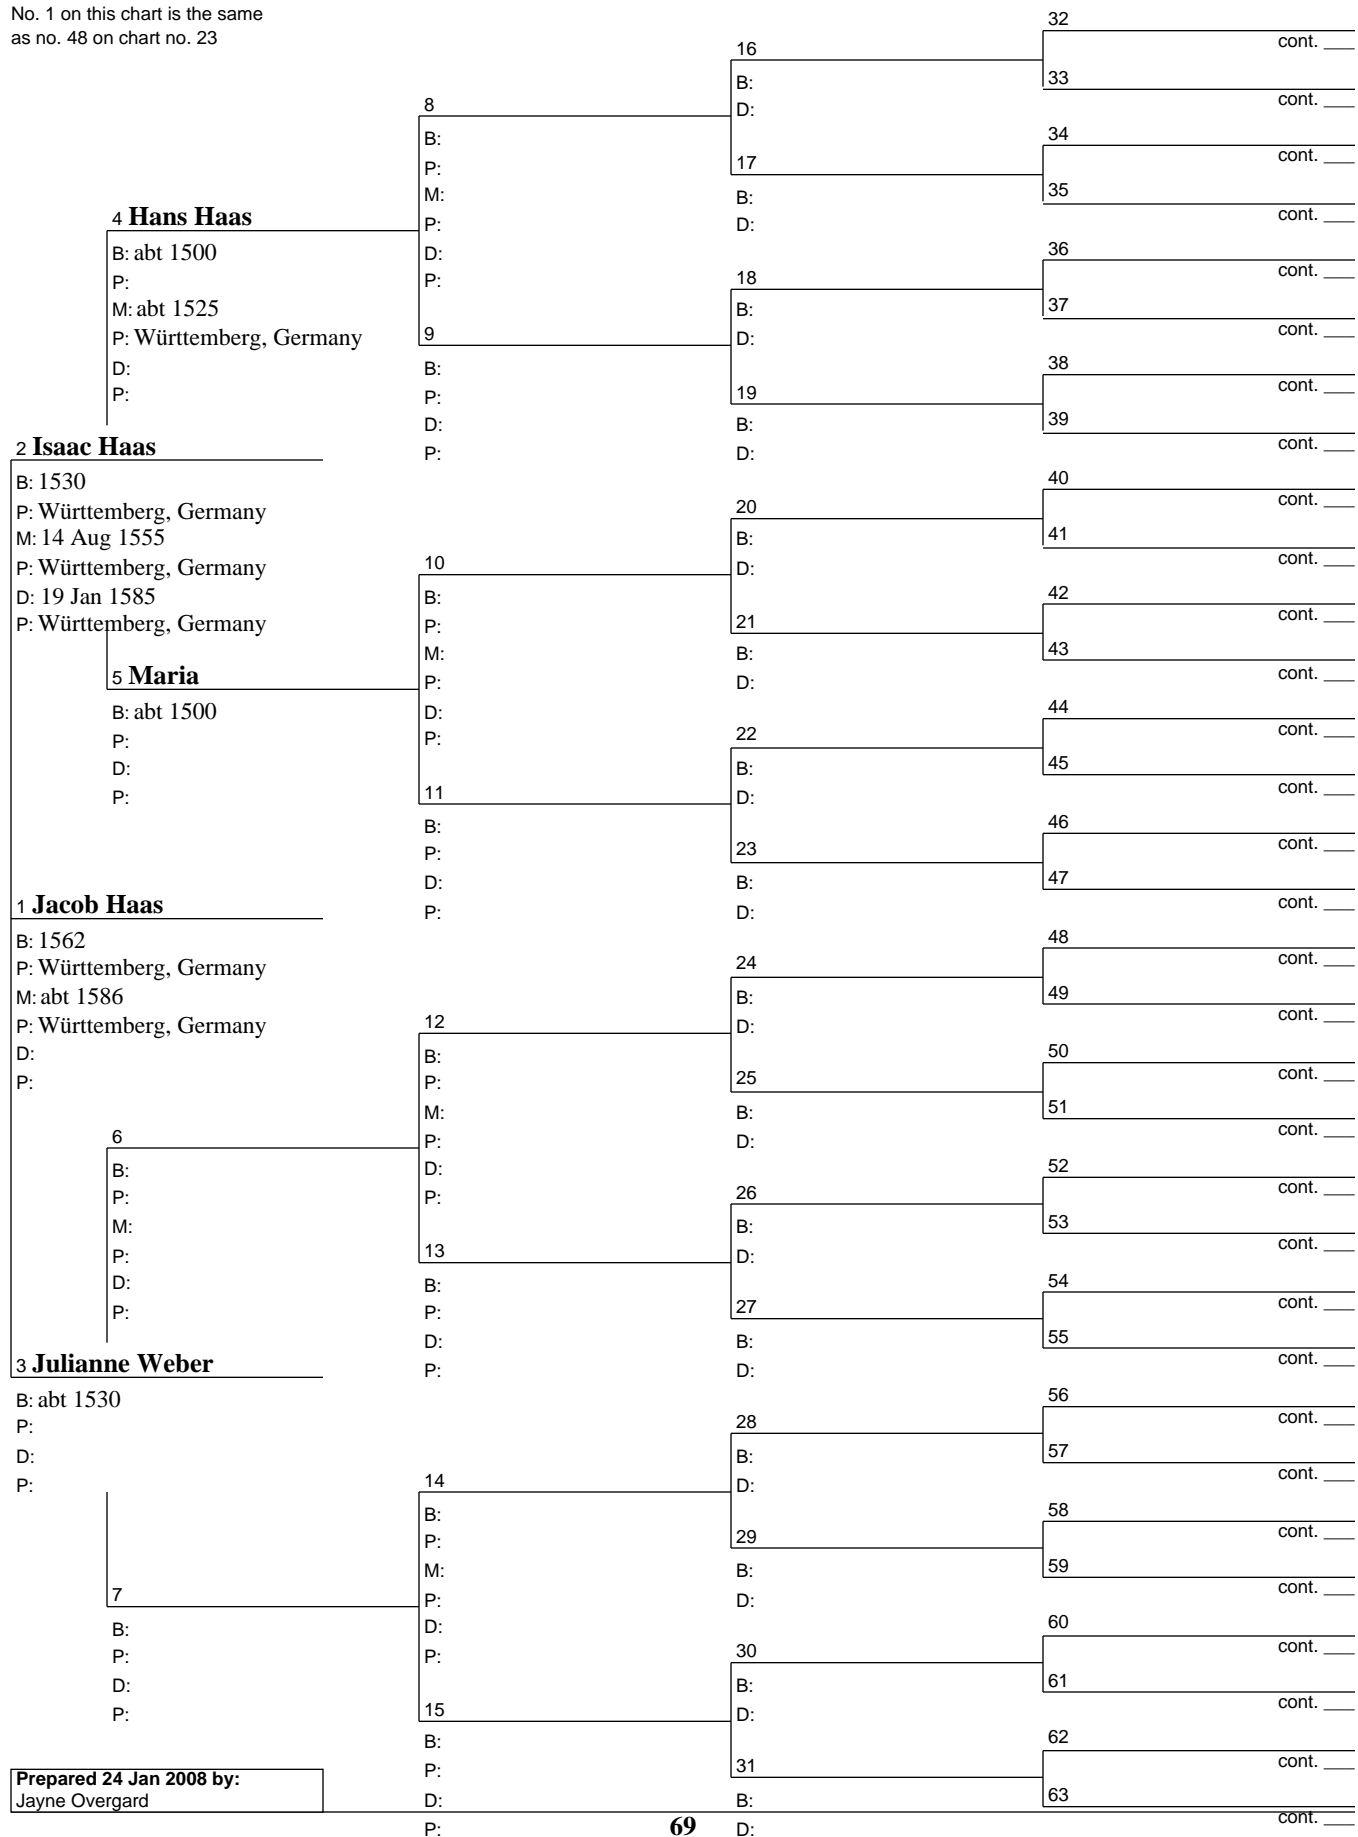

Pedigree Chart

24 Jan 2008

Chart no. 69
No. 1 on this chart is the same
as no. 48 on chart no. 23

Prepared 24 Jan 2008 by:
Jayne Overgard