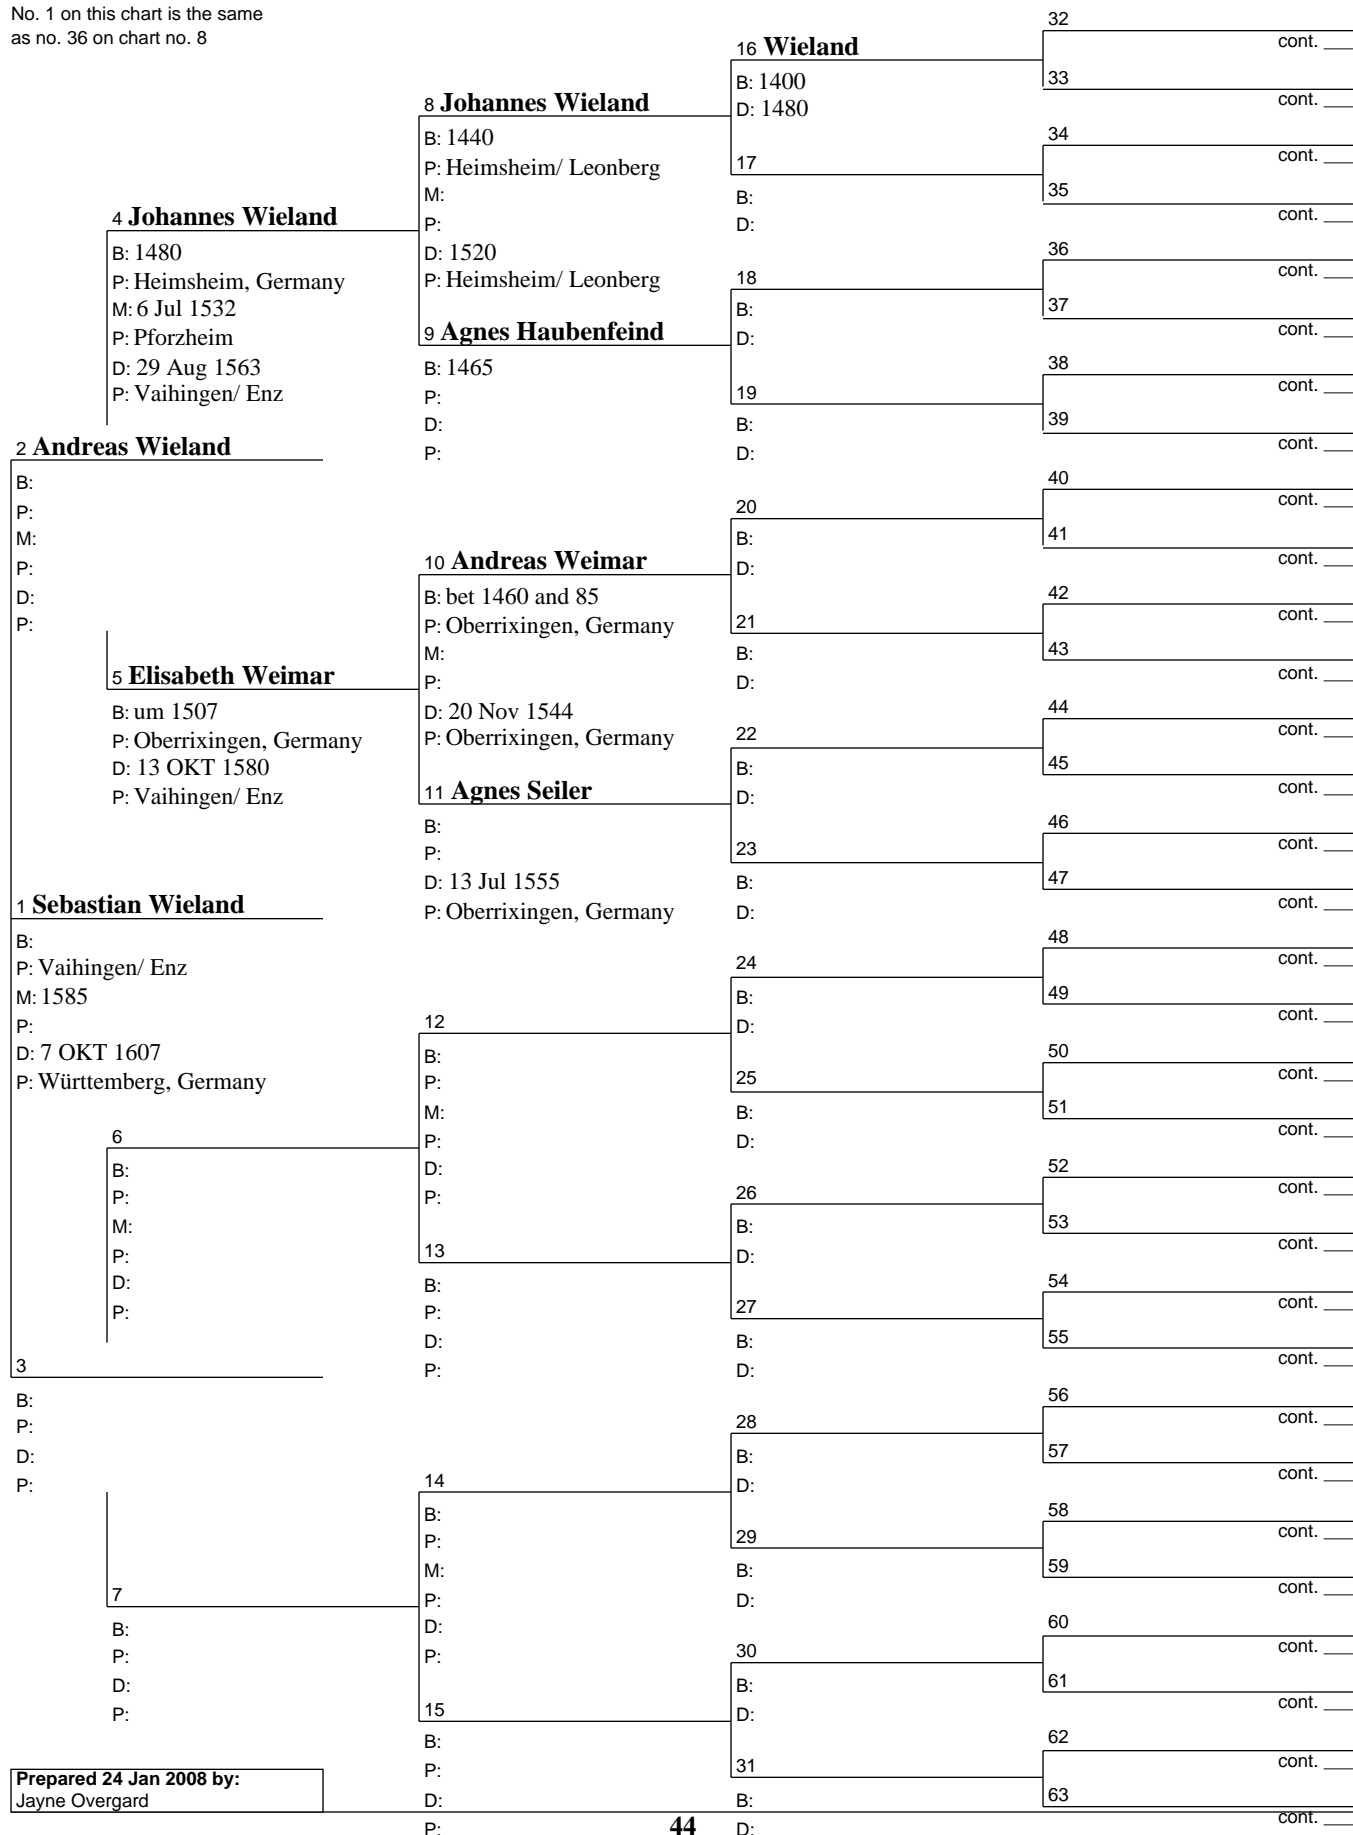

Pedigree Chart

24 Jan 2008

Chart no. 44
No. 1 on this chart is the same
as no. 36 on chart no. 8

Prepared 24 Jan 2008 by:
Jayne Overgard