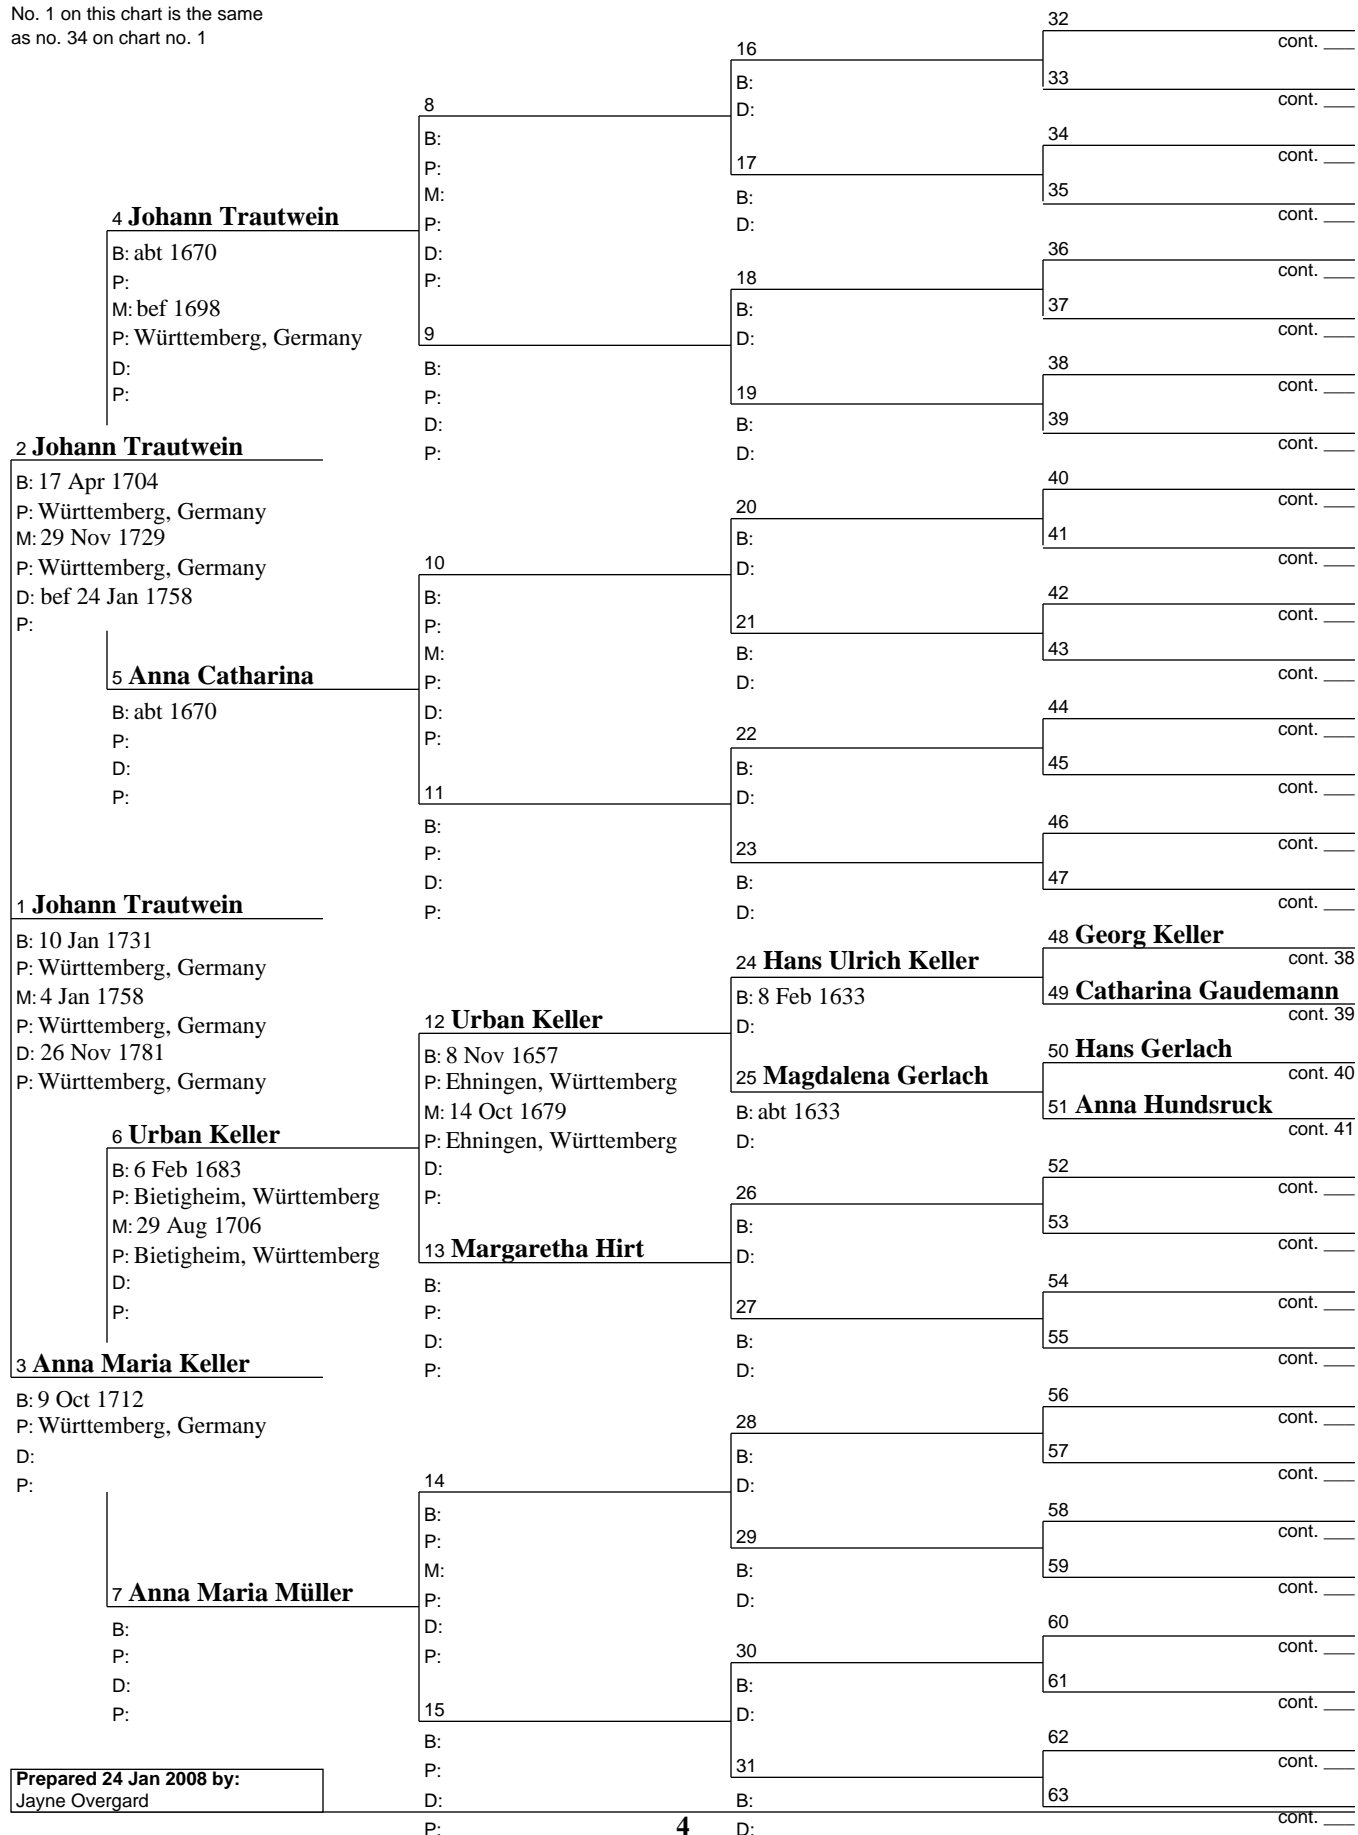

# Pedigree Chart

24 Jan 2008

Chart no. 4

No. 1 on this chart is the same  
as no. 34 on chart no. 1

Prepared 24 Jan 2008 by:  
Jayne Overgard