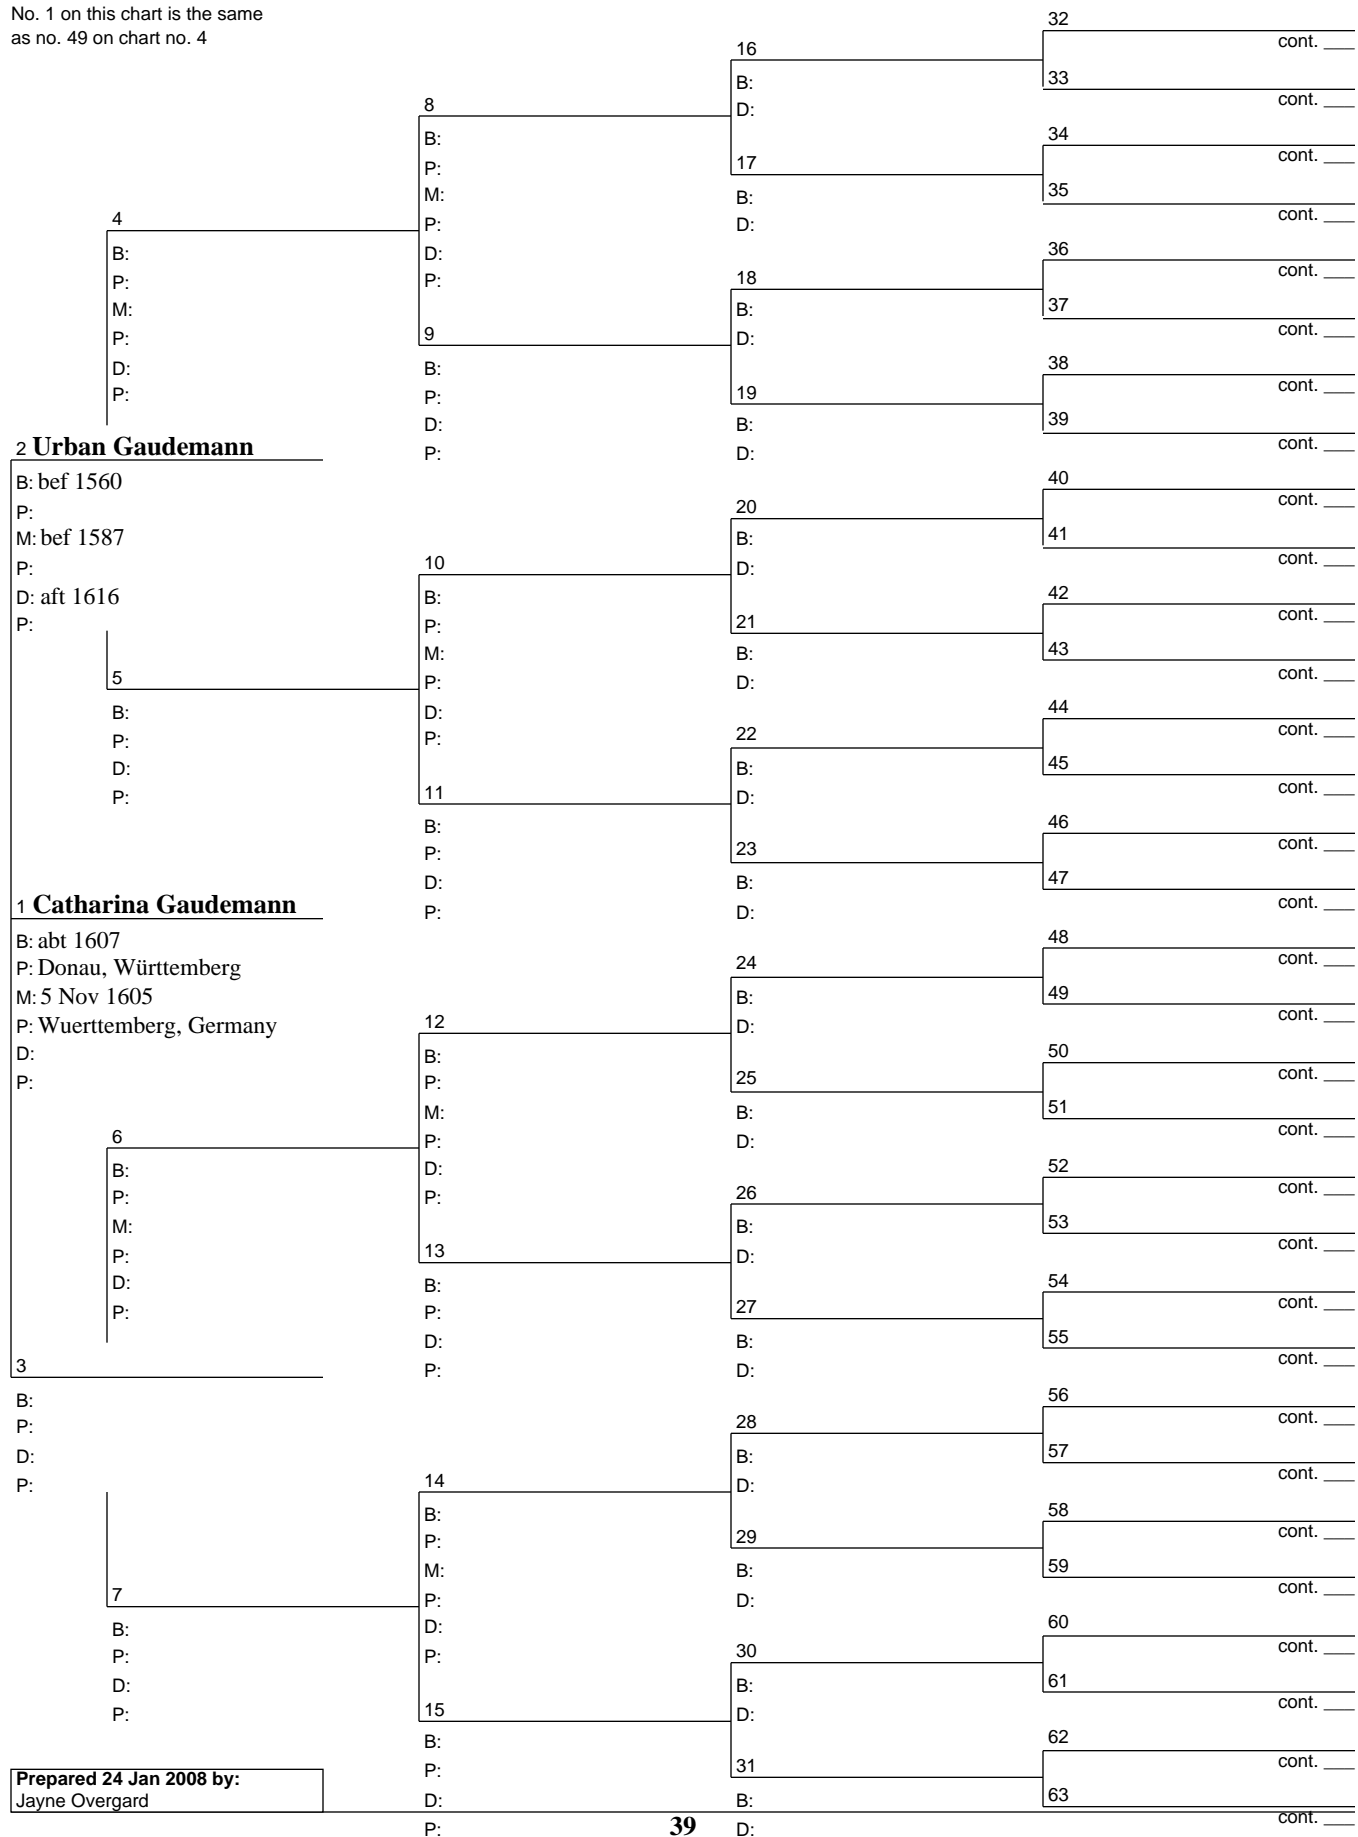

Pedigree Chart

24 Jan 2008

Chart no. 39
No. 1 on this chart is the same
as no. 49 on chart no. 4

Prepared 24 Jan 2008 by:
Jayne Overgard