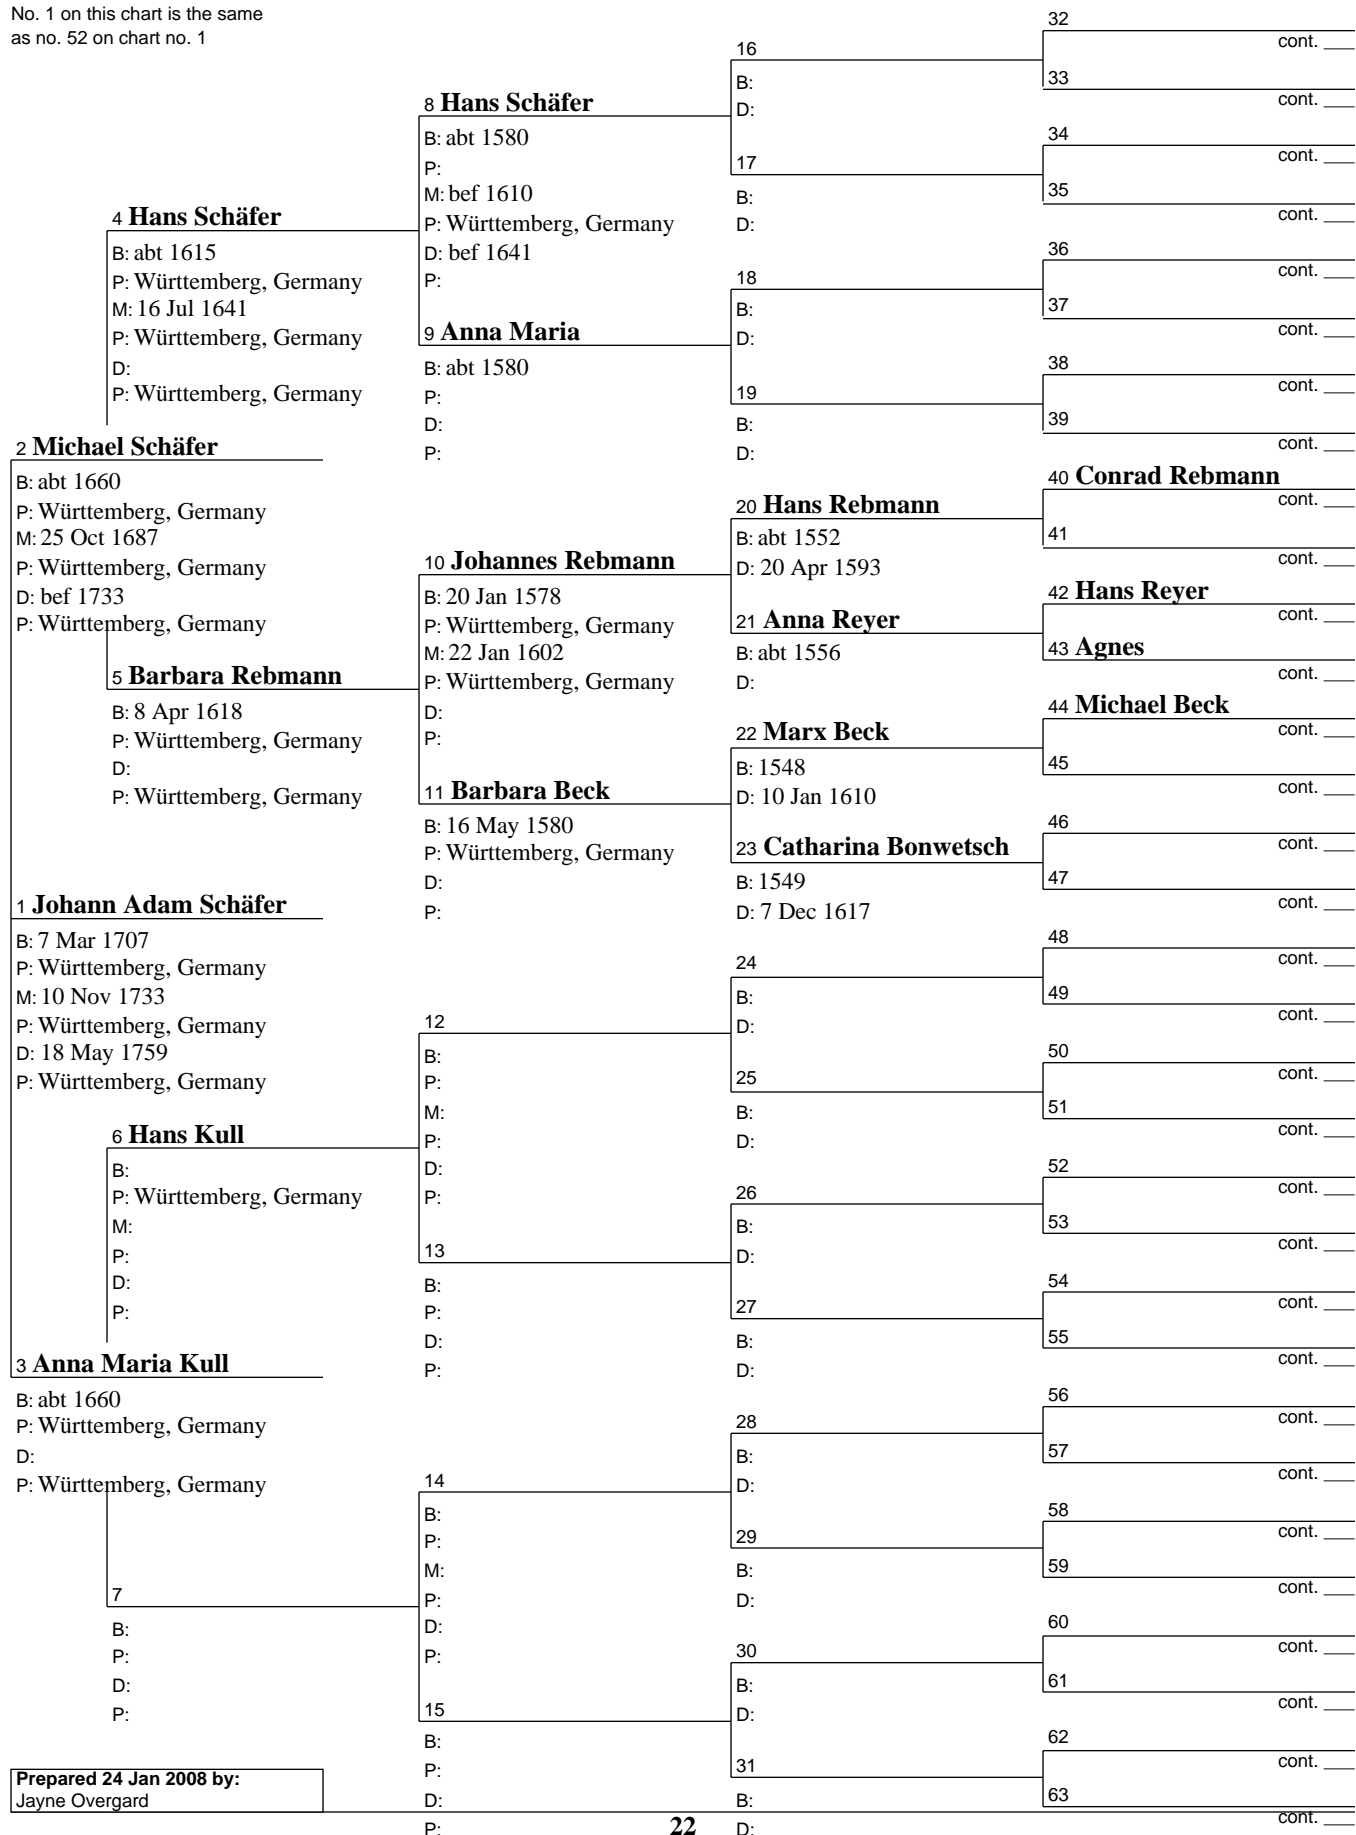

Pedigree Chart

24 Jan 2008

Chart no. 22

No. 1 on this chart is the same
as no. 52 on chart no. 1

Prepared 24 Jan 2008 by:
Jayne Overgard