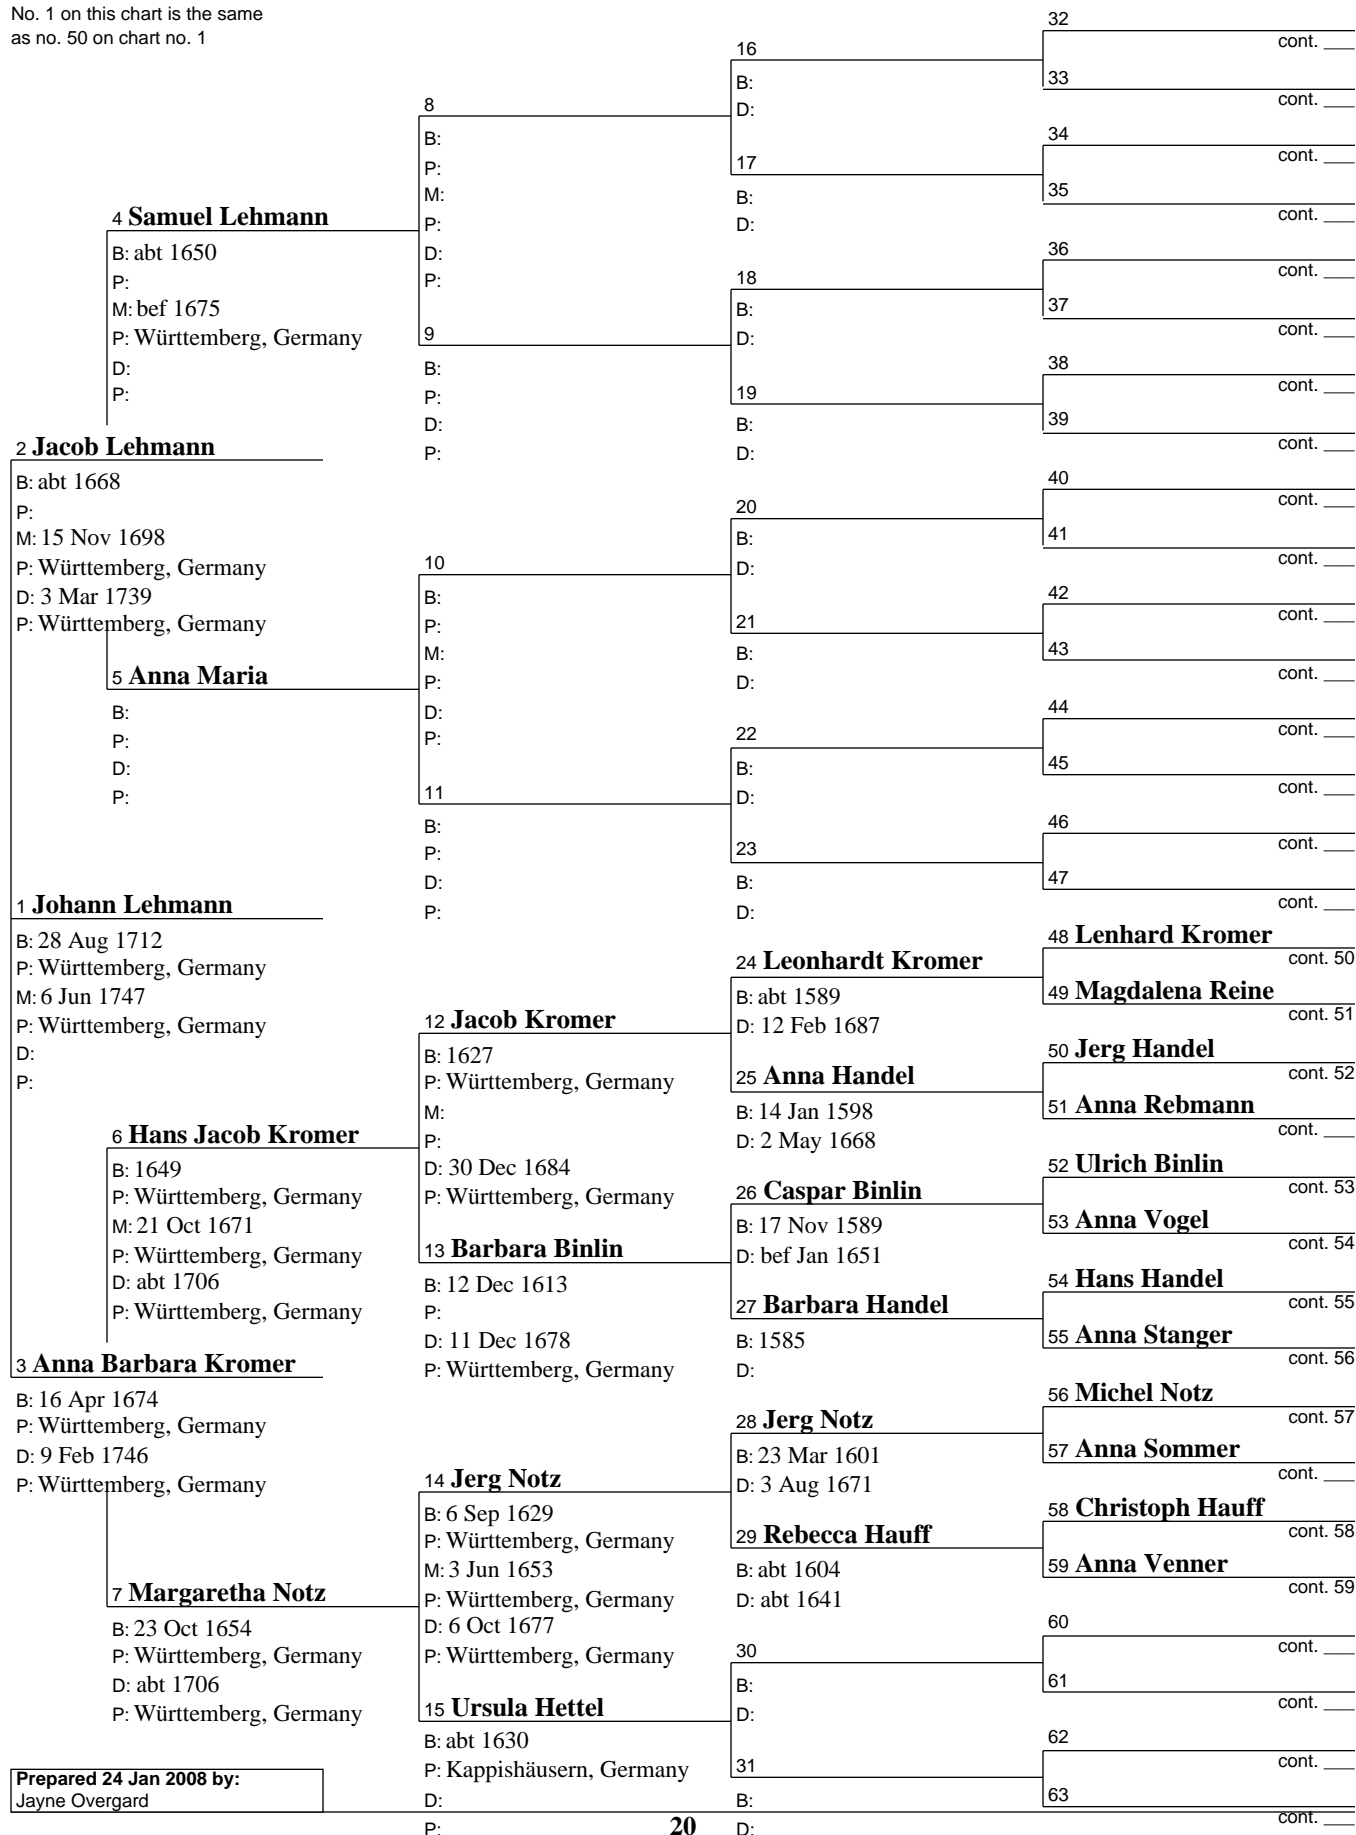

Pedigree Chart

24 Jan 2008

Chart no. 20
No. 1 on this chart is the same
as no. 50 on chart no. 1

Prepared 24 Jan 2008 by:
Jayne Overgard