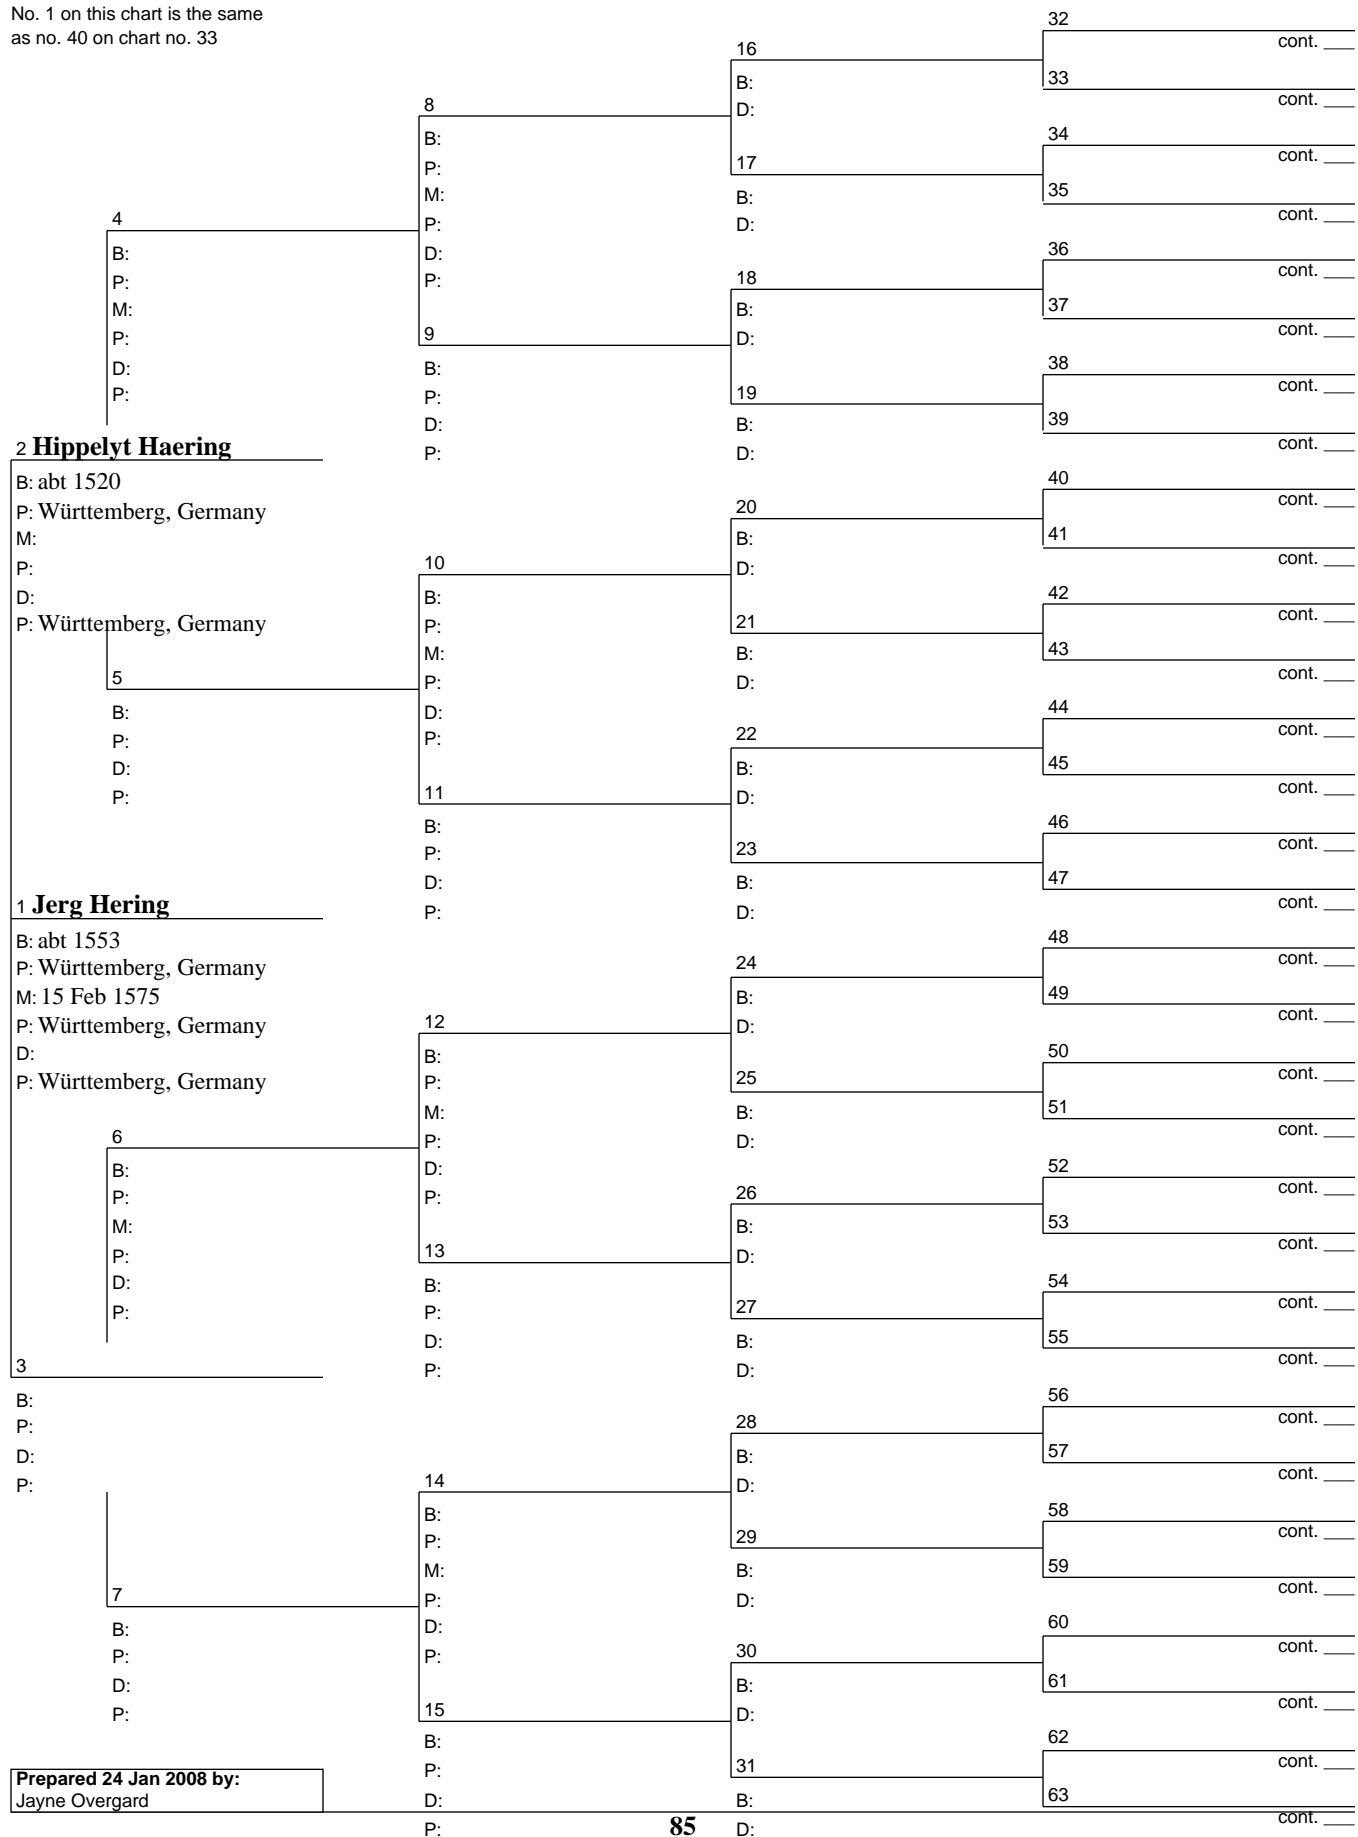

Pedigree Chart

24 Jan 2008

Chart no. 85
No. 1 on this chart is the same
as no. 40 on chart no. 33