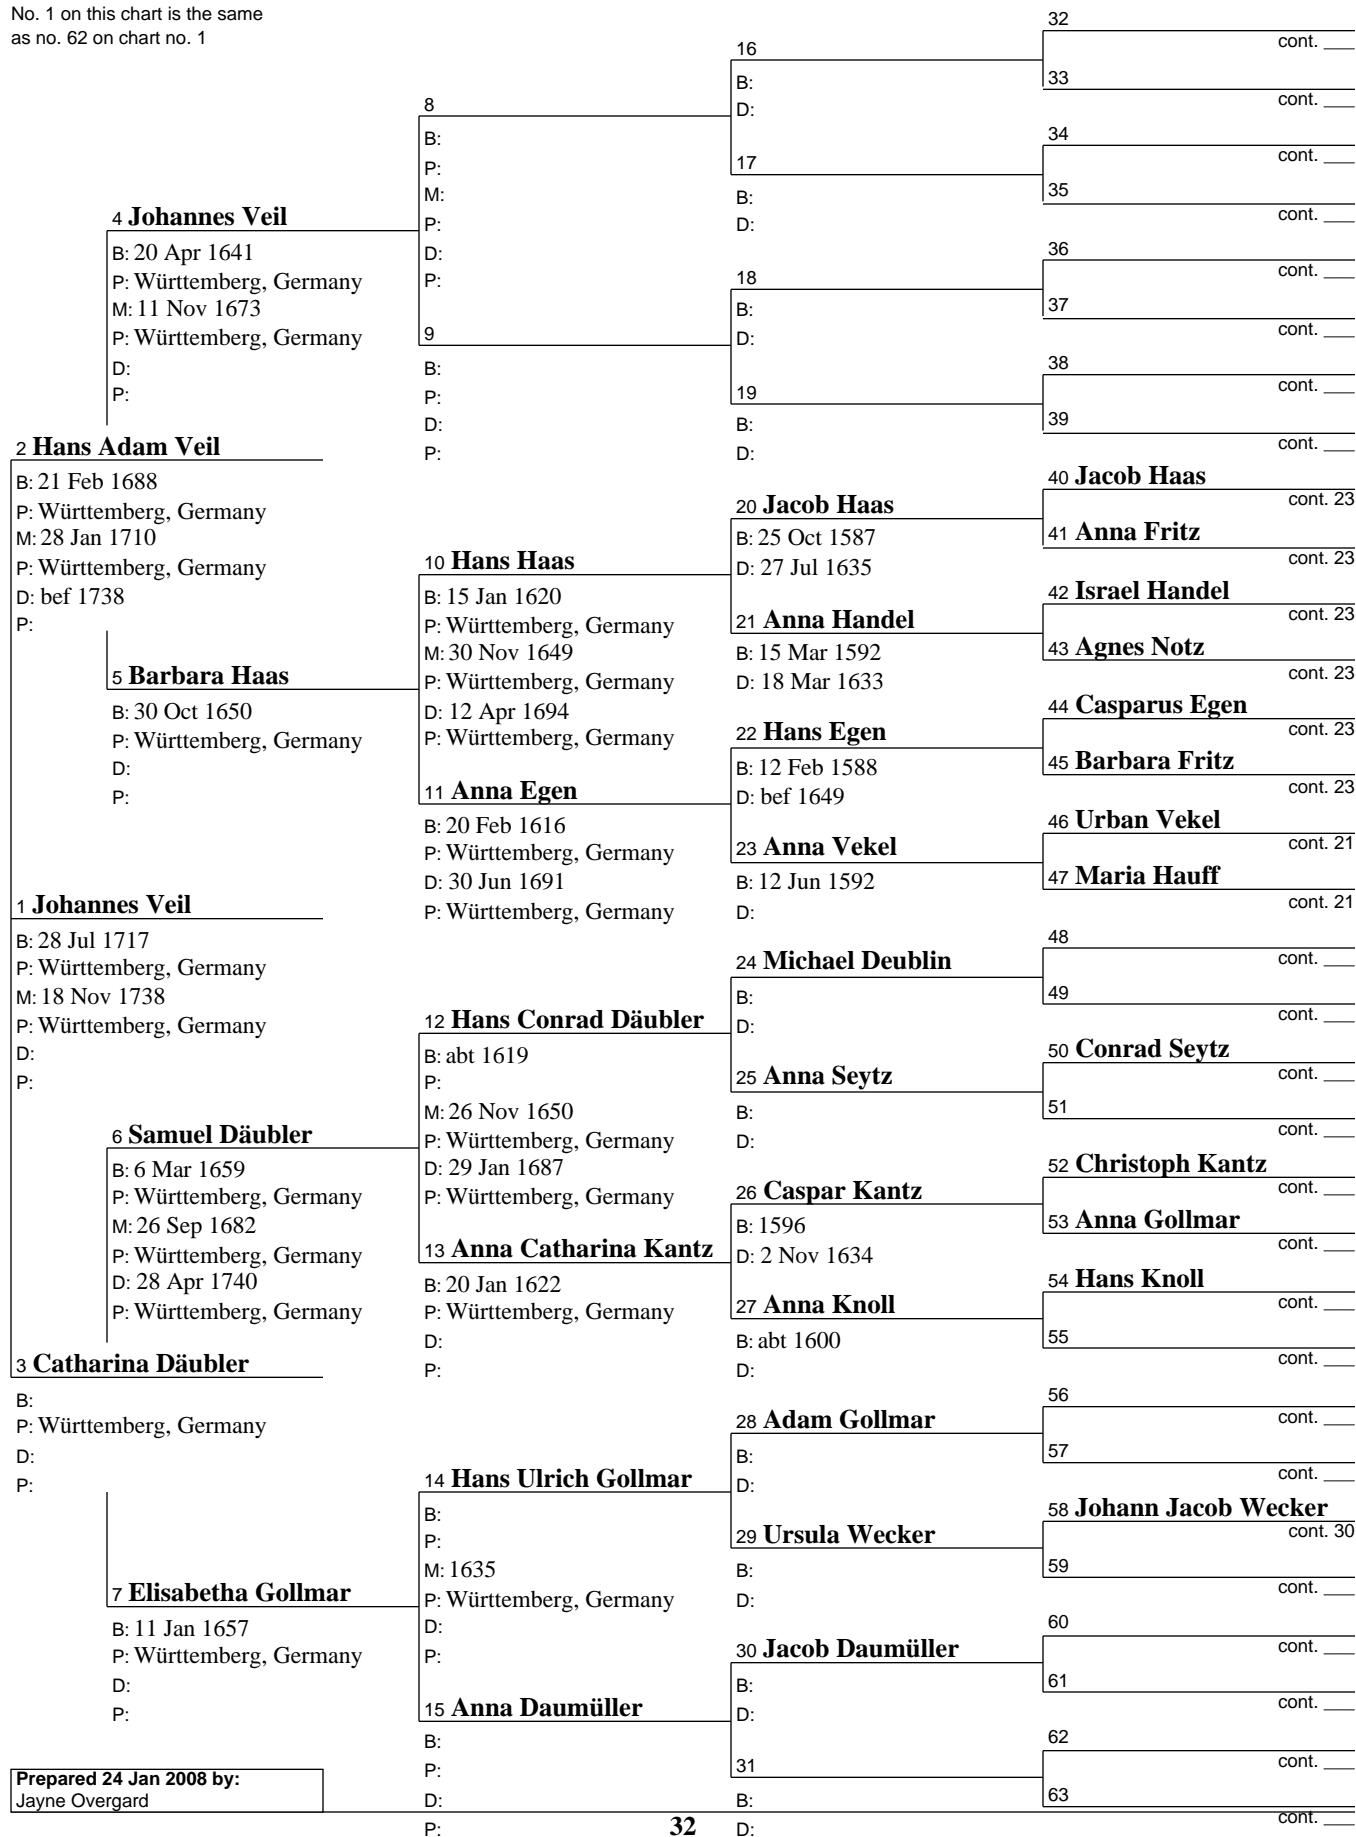

Pedigree Chart

24 Jan 2008

Chart no. 32
No. 1 on this chart is the same
as no. 62 on chart no. 1

Prepared 24 Jan 2008 by:
Jayne Overgard