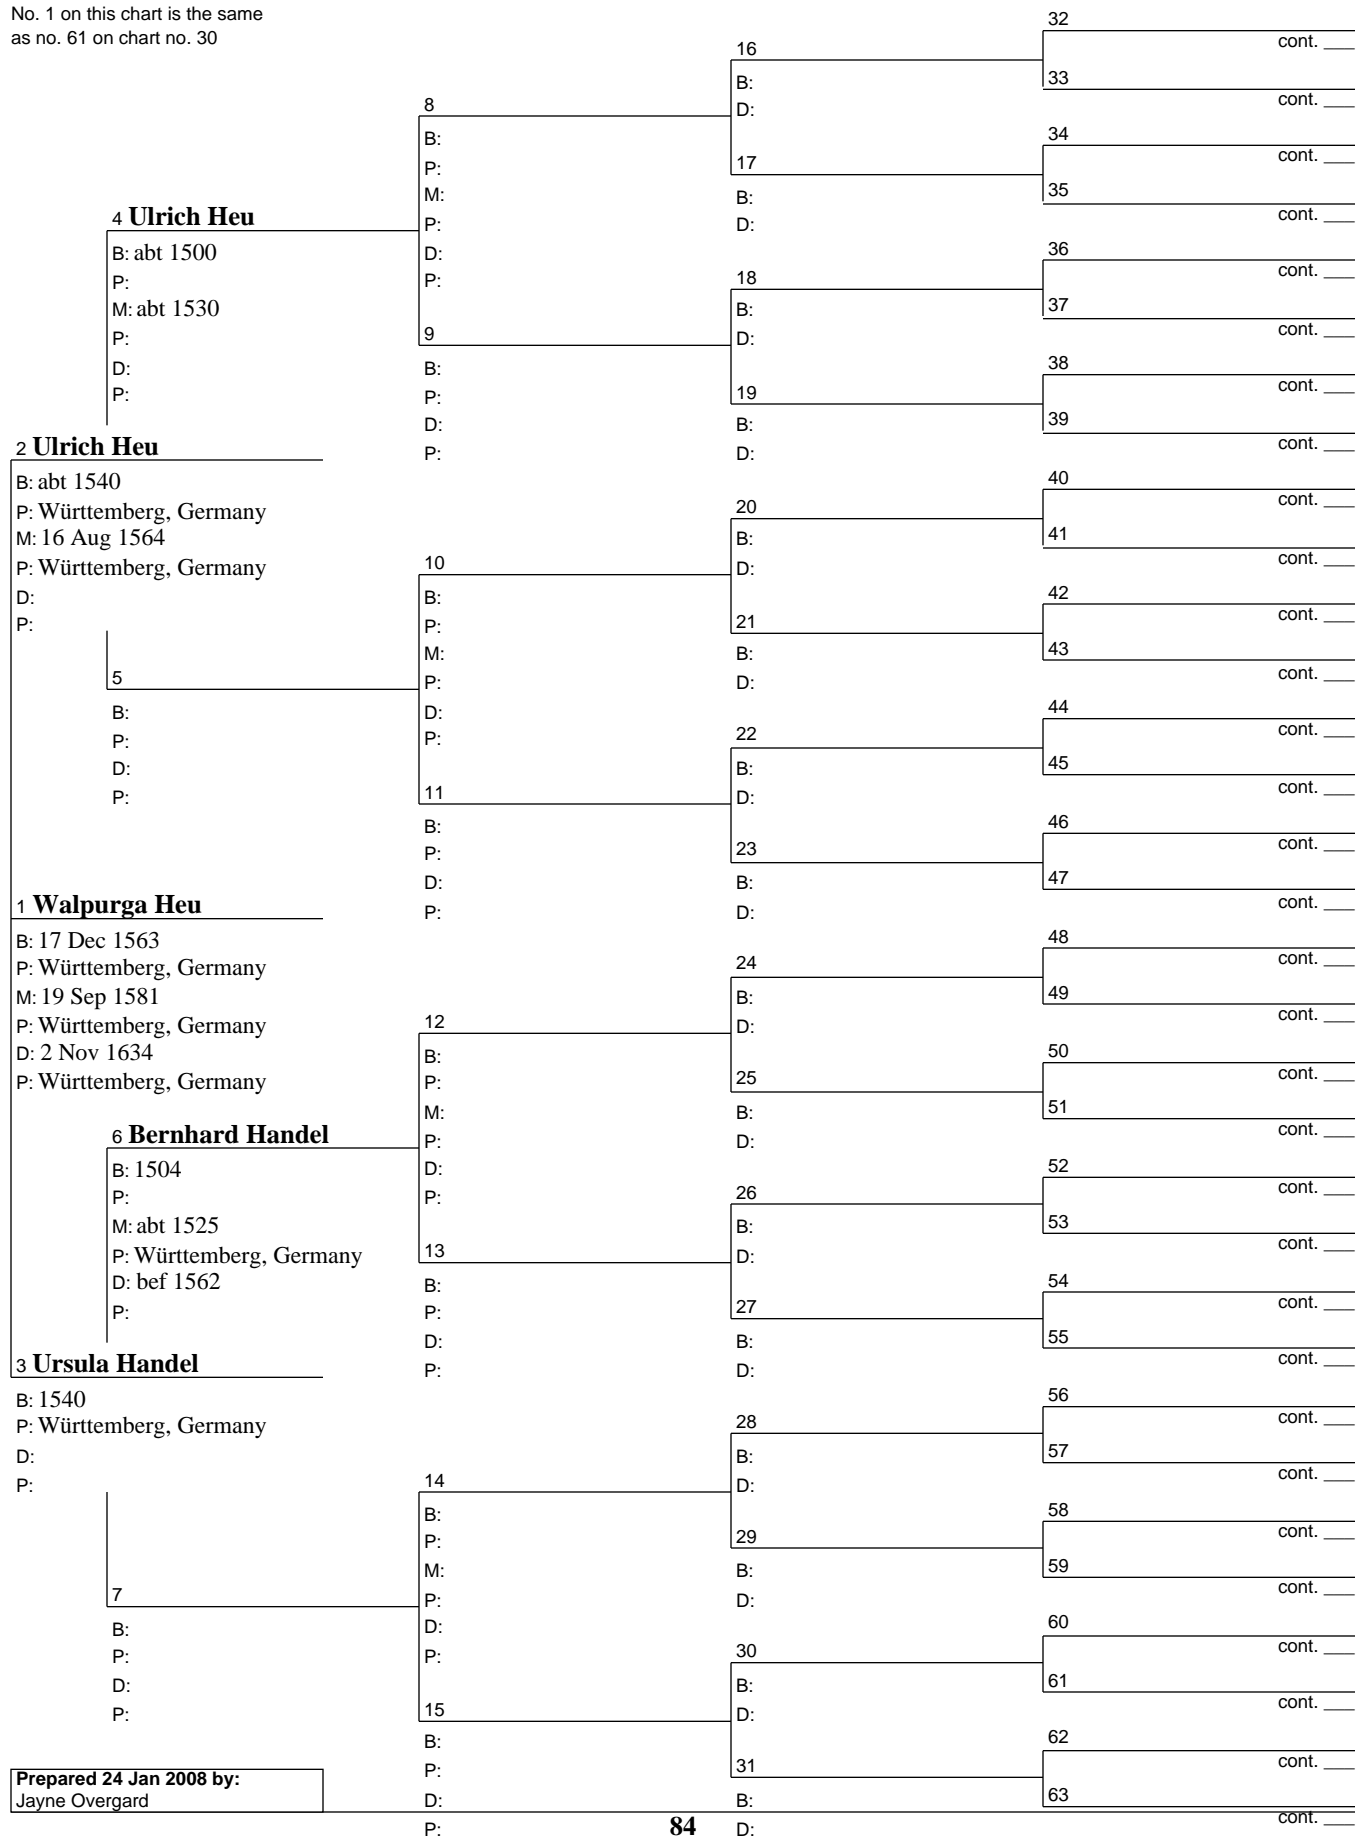

Pedigree Chart

24 Jan 2008

Chart no. 84
No. 1 on this chart is the same
as no. 61 on chart no. 30

Prepared 24 Jan 2008 by:
Jayne Overgard