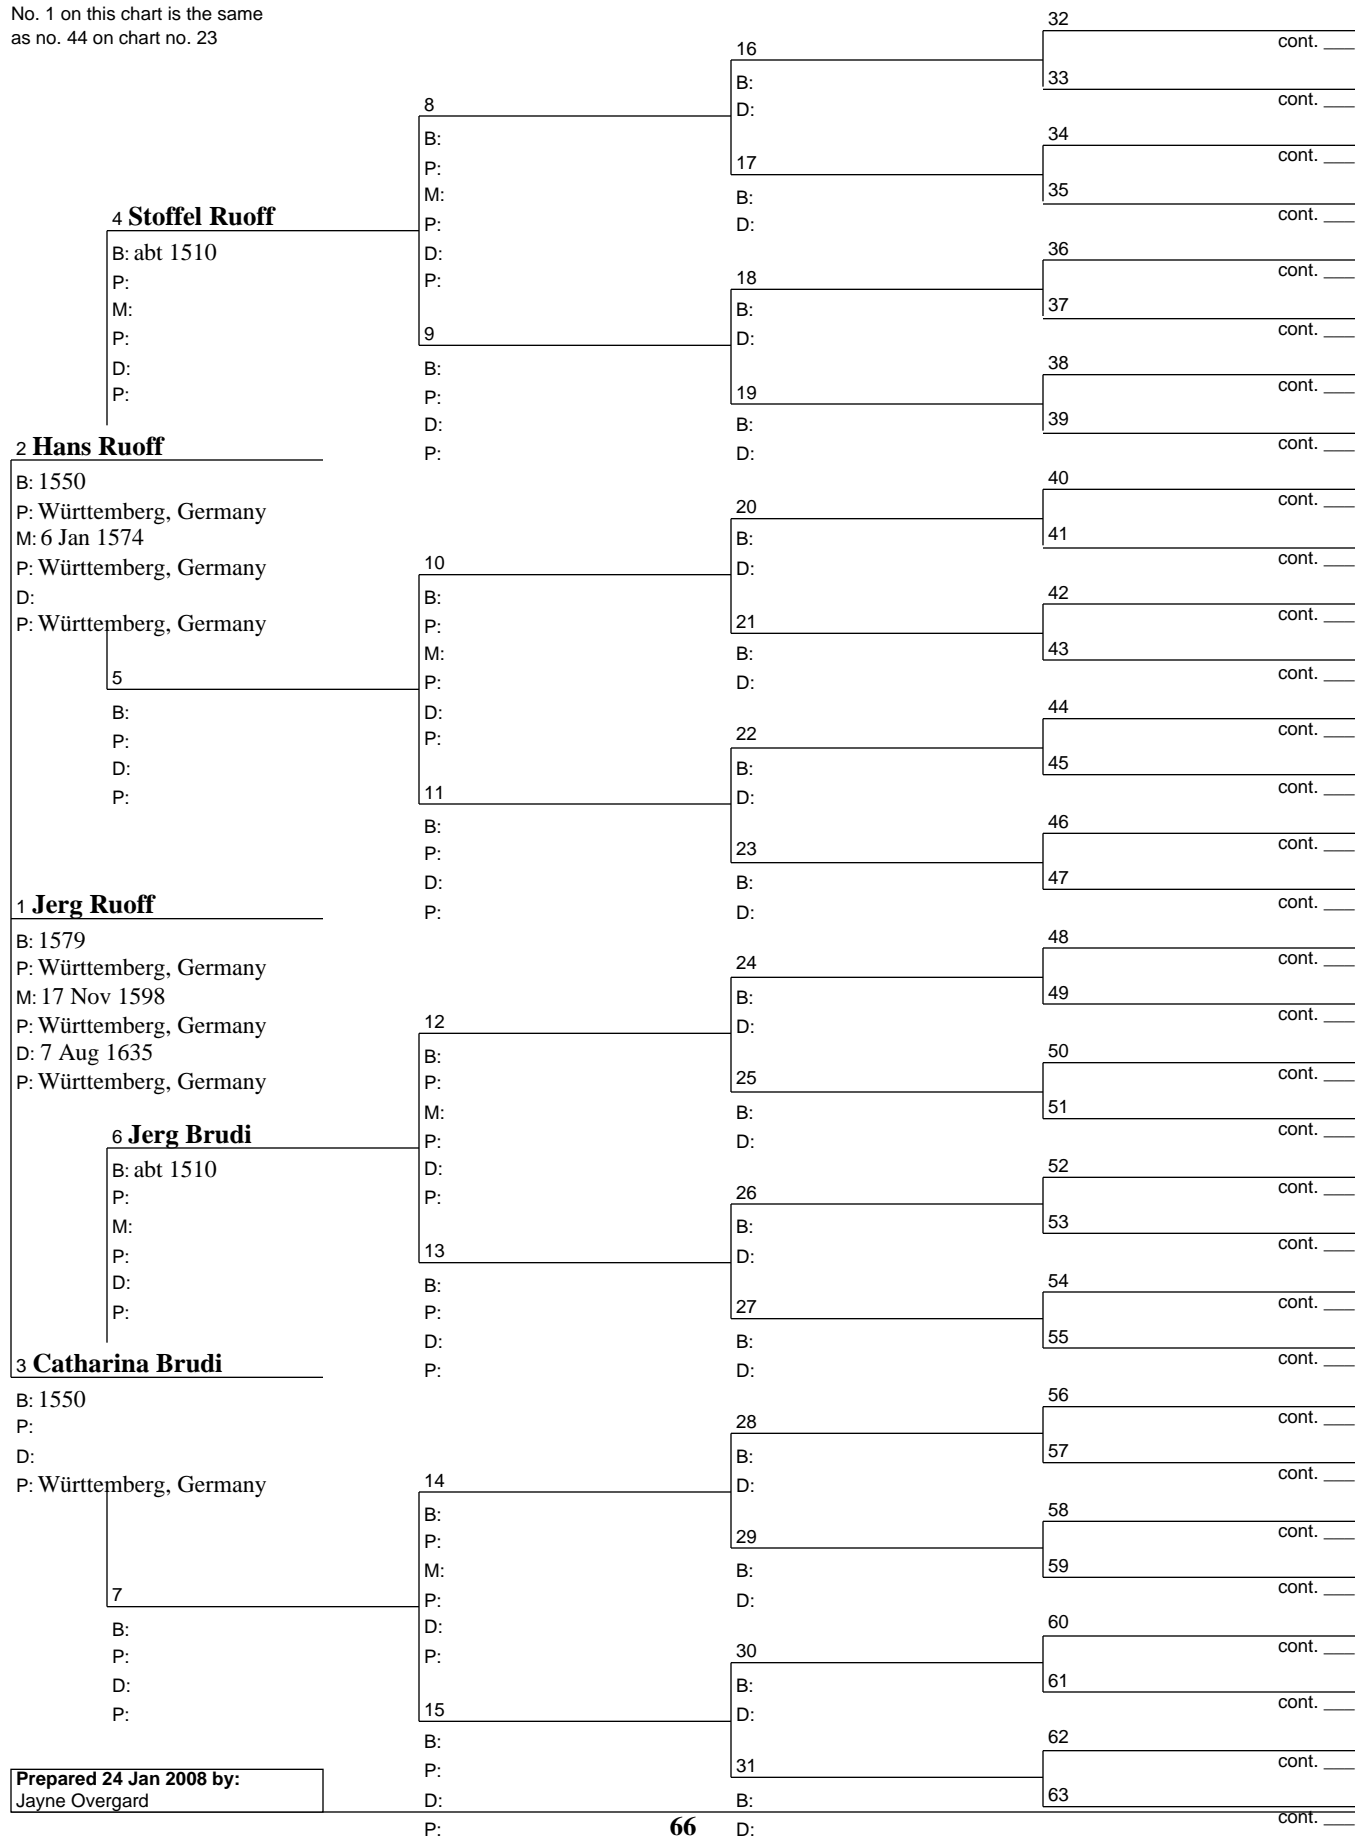

Pedigree Chart

24 Jan 2008

Chart no. 66
No. 1 on this chart is the same
as no. 44 on chart no. 23

Prepared 24 Jan 2008 by:
Jayne Overgard