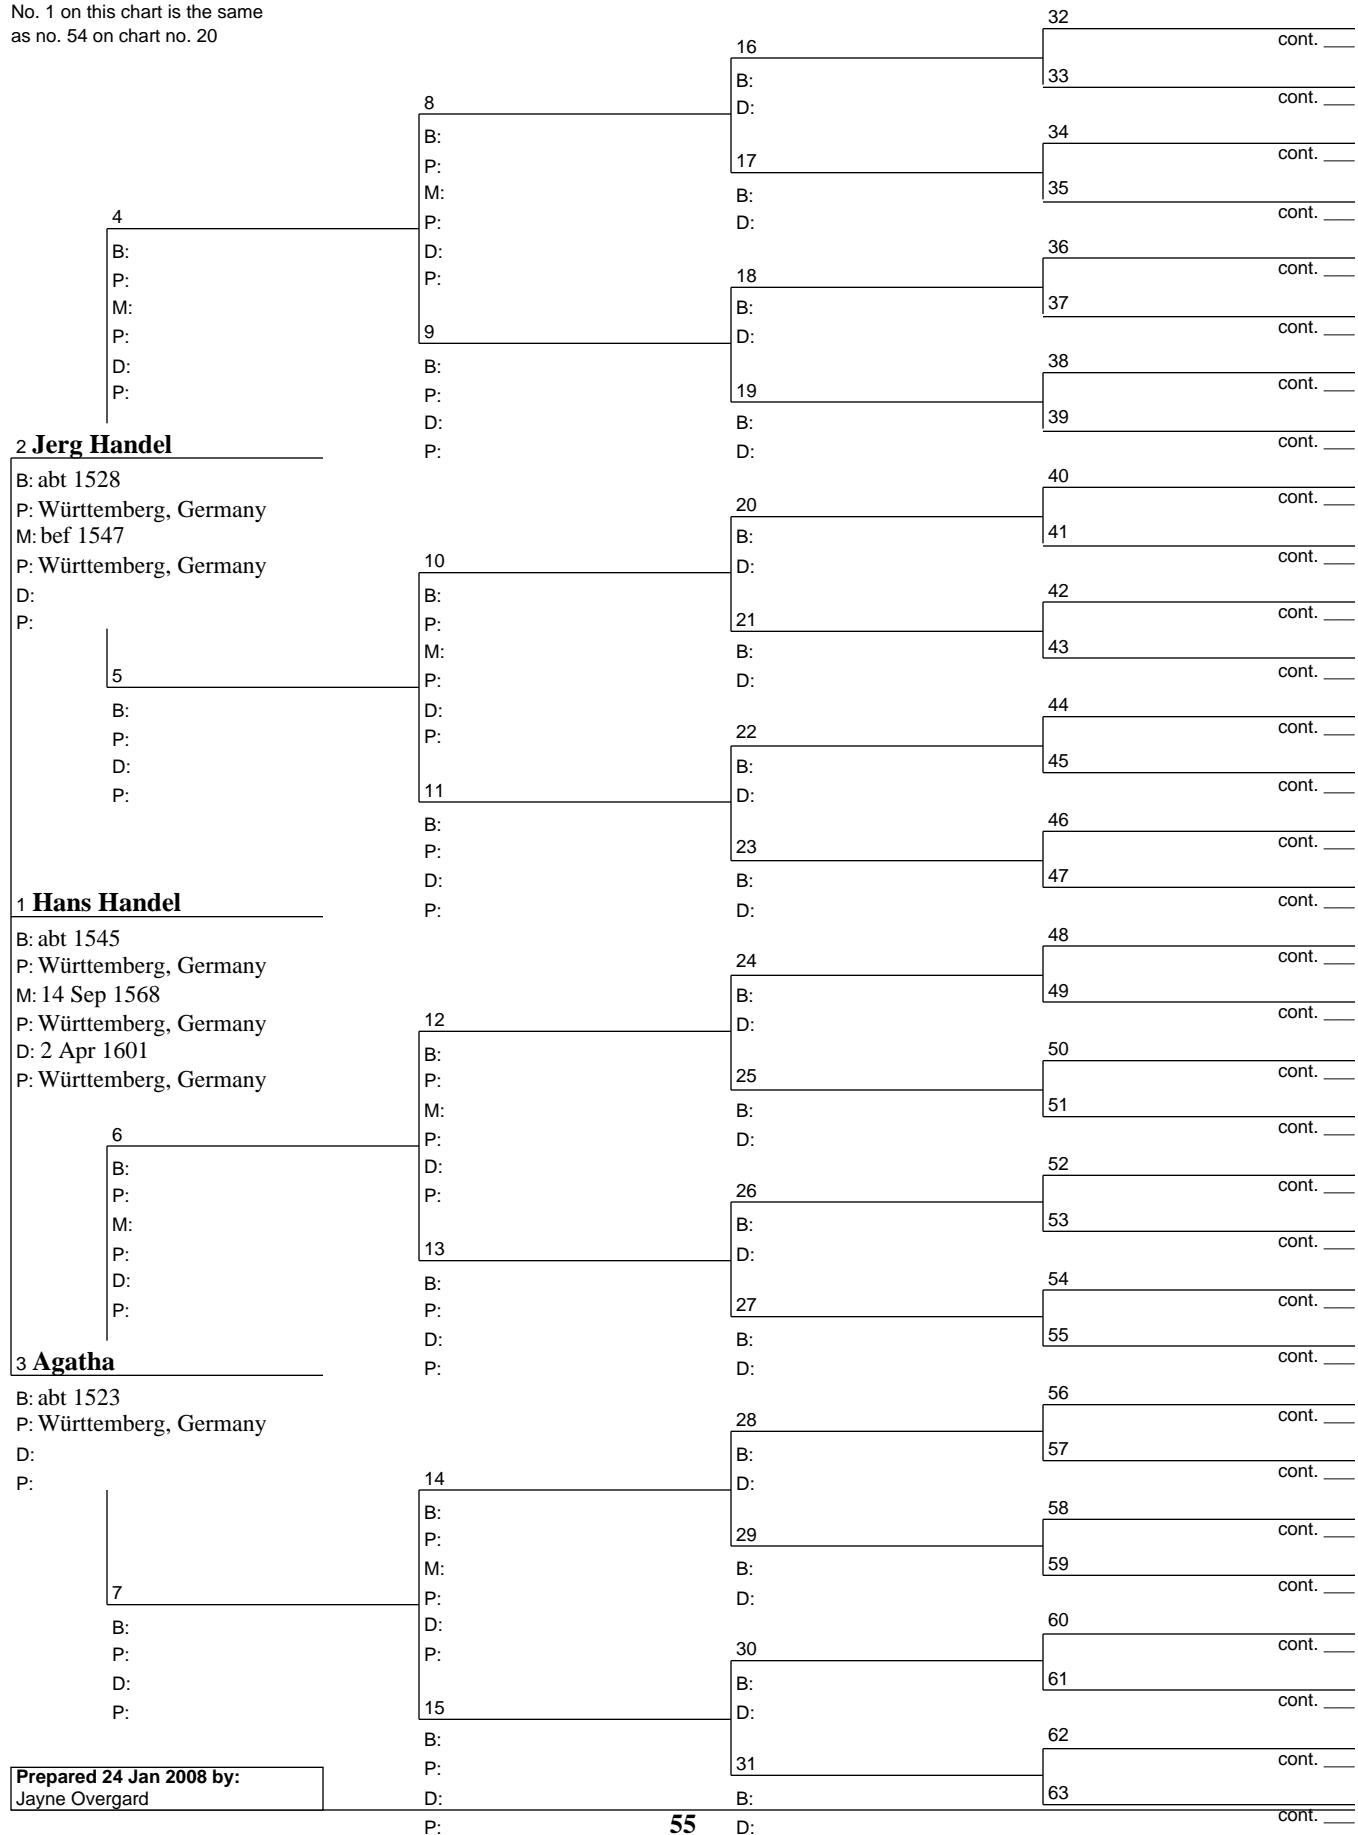

Pedigree Chart

24 Jan 2008

Chart no. 55
No. 1 on this chart is the same
as no. 54 on chart no. 20

Prepared 24 Jan 2008 by:
Jayne Overgard