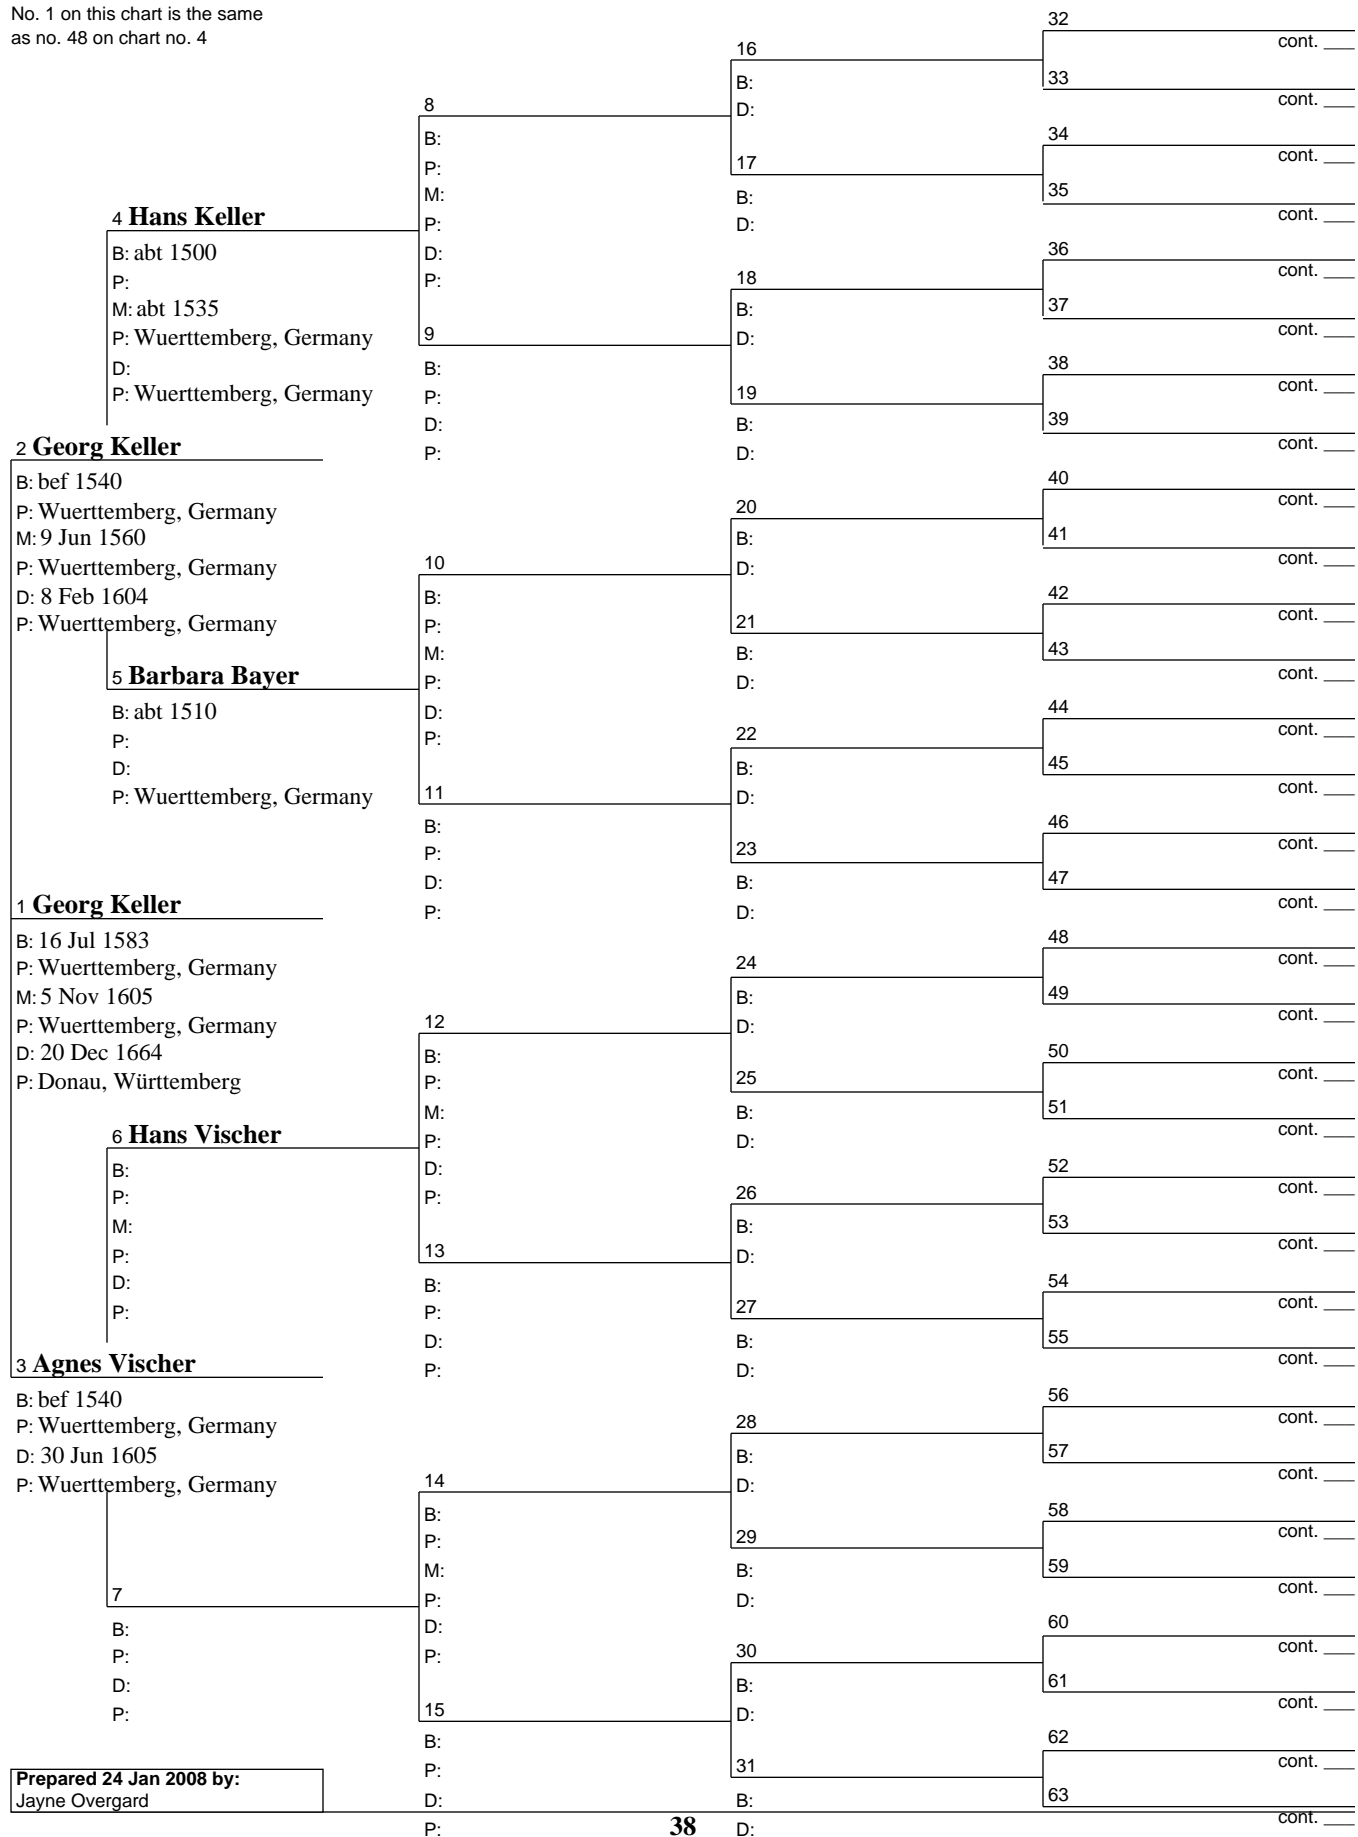

Pedigree Chart

24 Jan 2008

Chart no. 38
No. 1 on this chart is the same
as no. 48 on chart no. 4