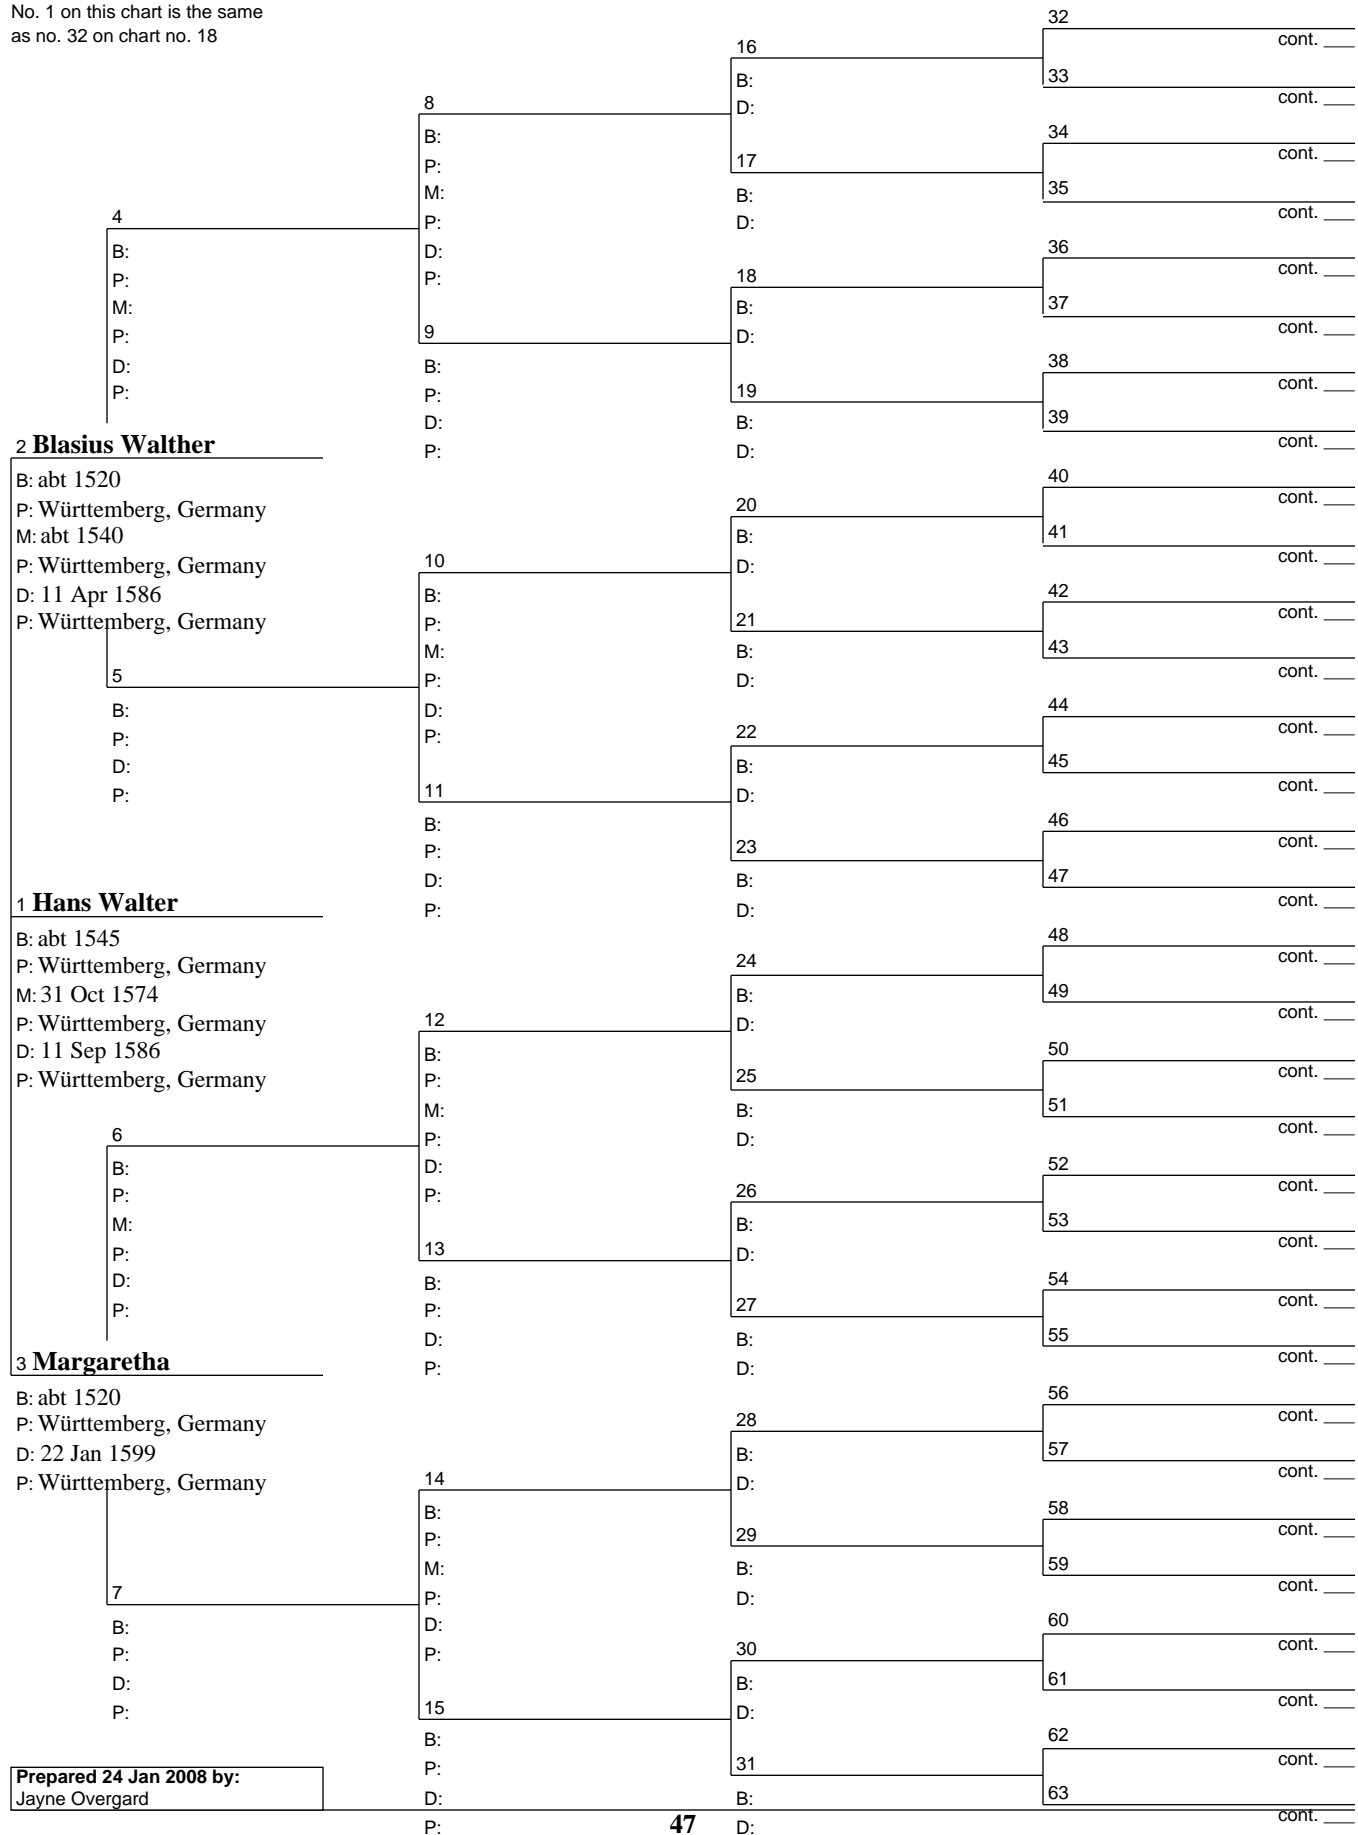

Pedigree Chart

24 Jan 2008

Chart no. 47
No. 1 on this chart is the same
as no. 32 on chart no. 18