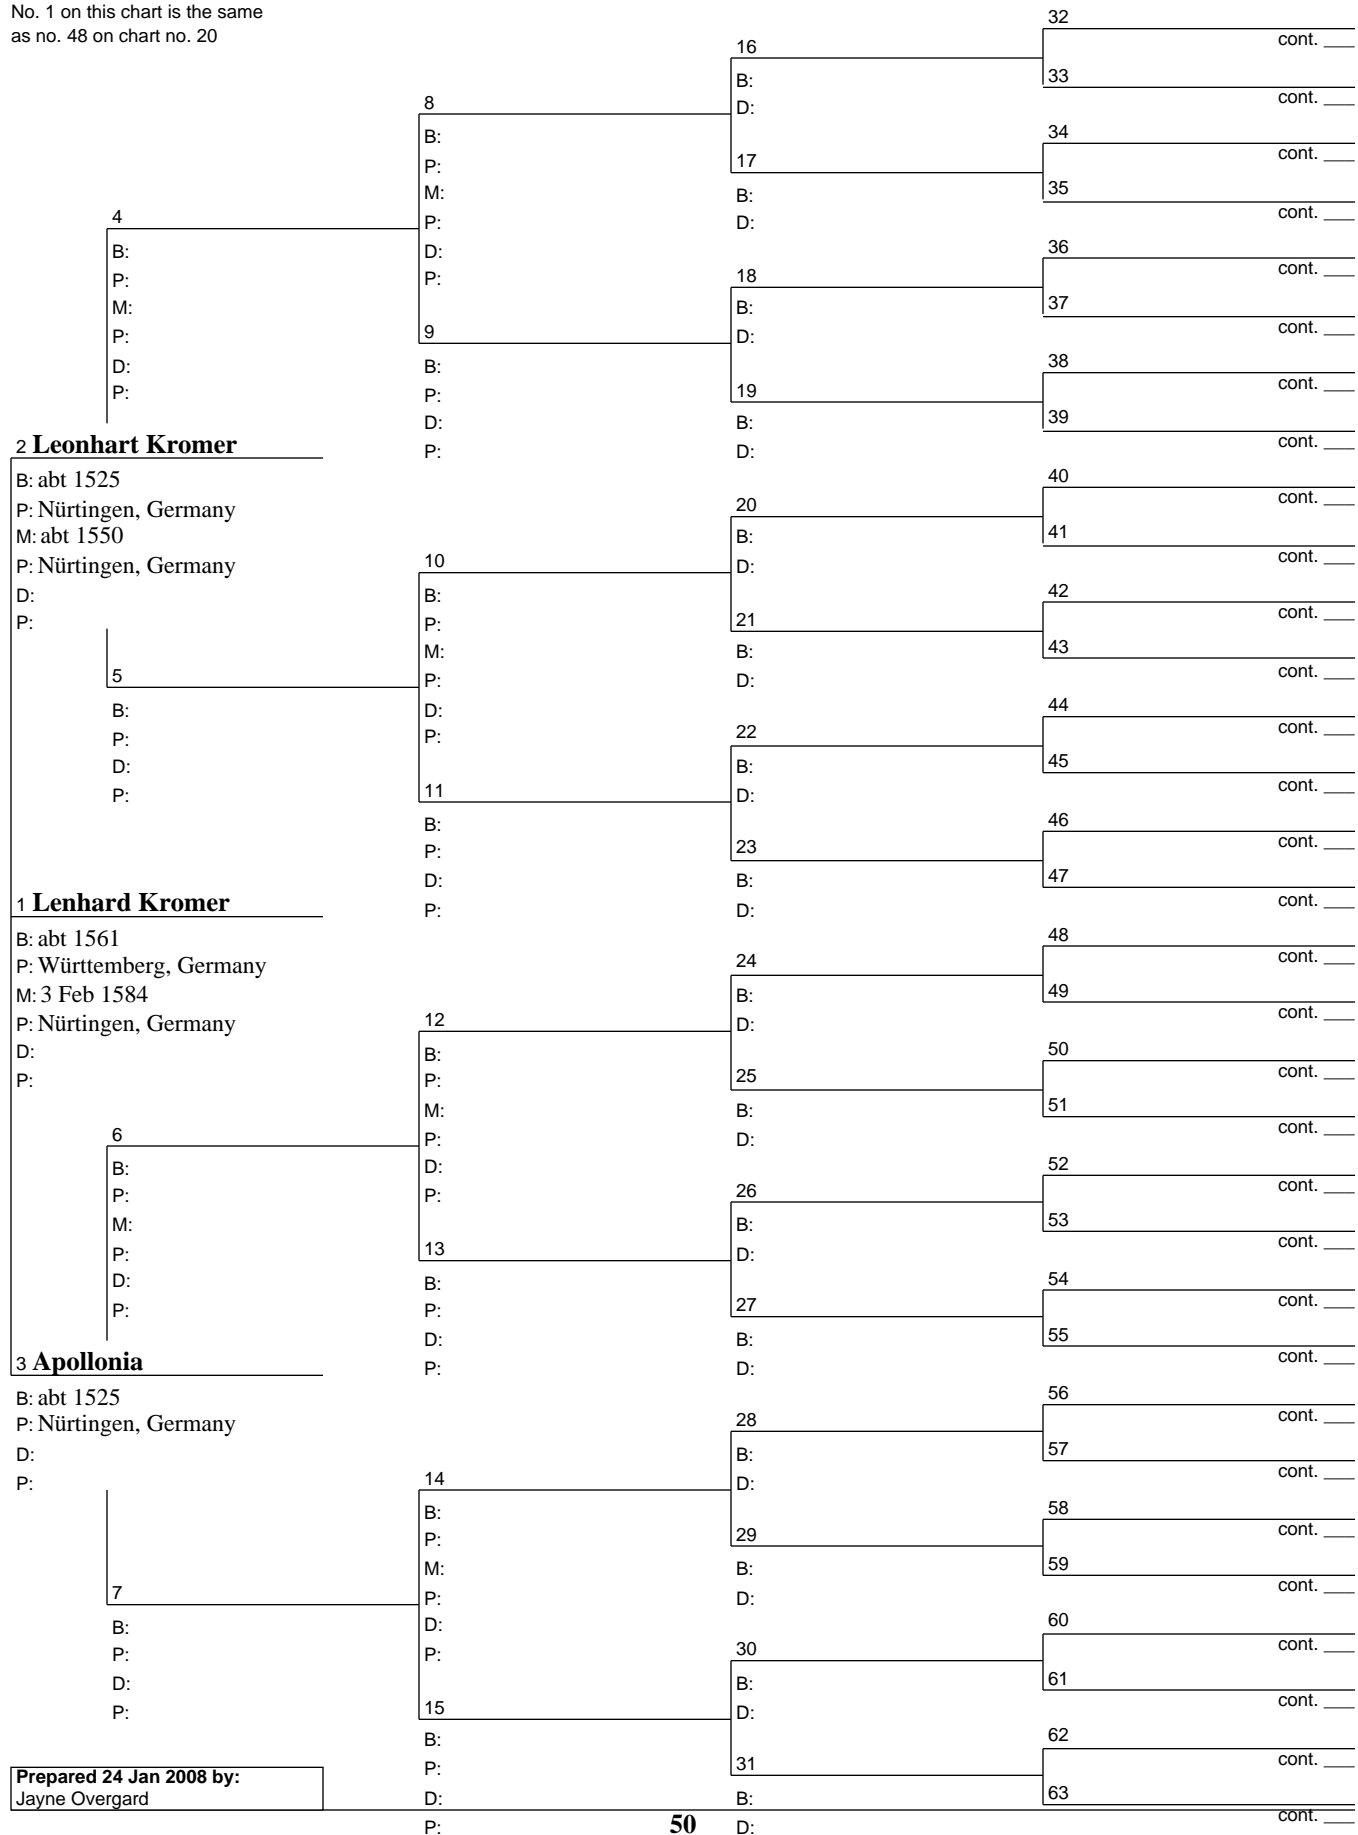

Pedigree Chart

24 Jan 2008

Chart no. 50
No. 1 on this chart is the same
as no. 48 on chart no. 20

Prepared 24 Jan 2008 by:
Jayne Overgard