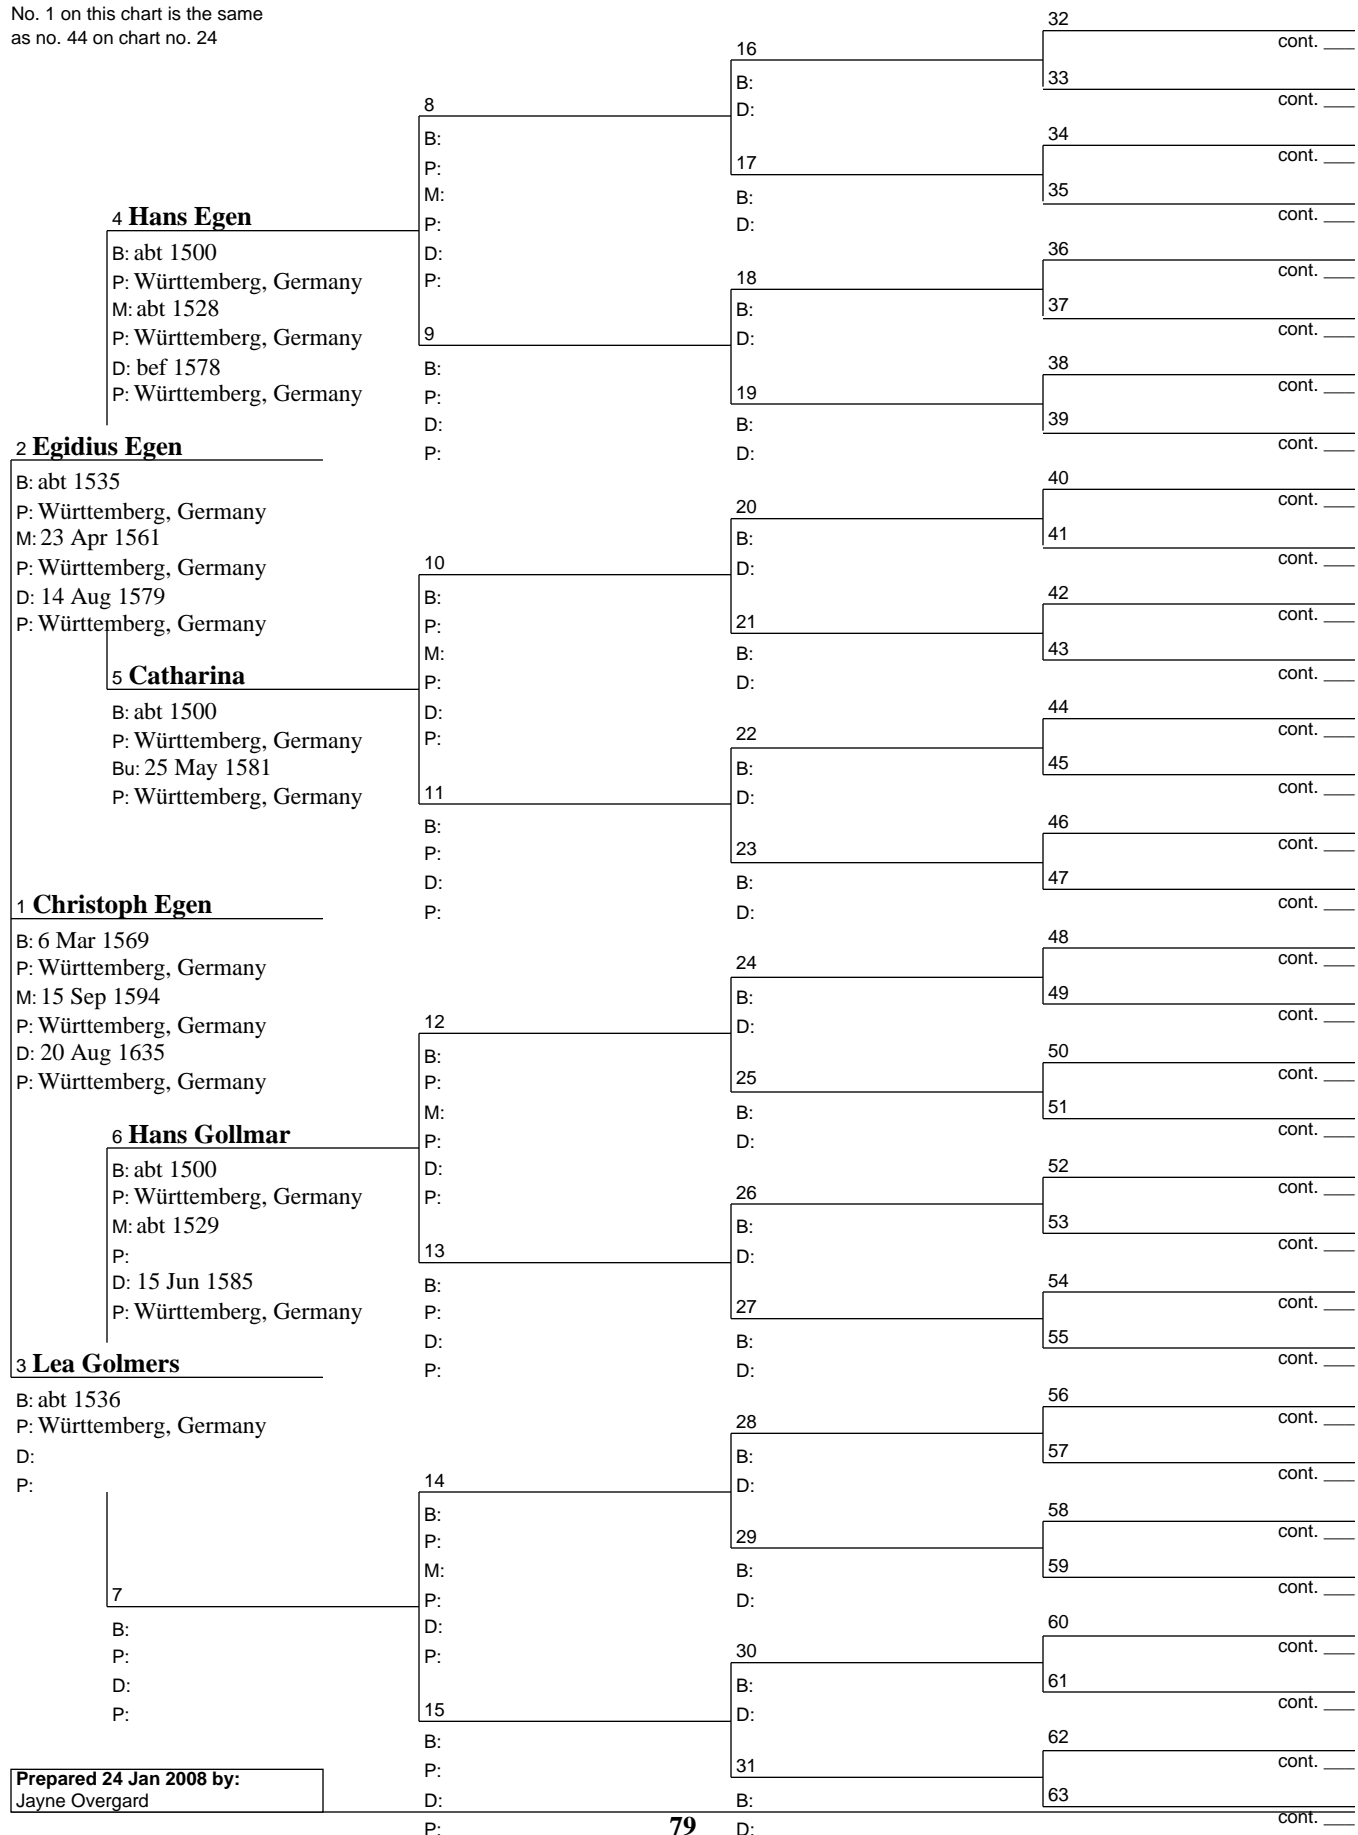

Pedigree Chart

24 Jan 2008

Chart no. 79

No. 1 on this chart is the same
as no. 44 on chart no. 24