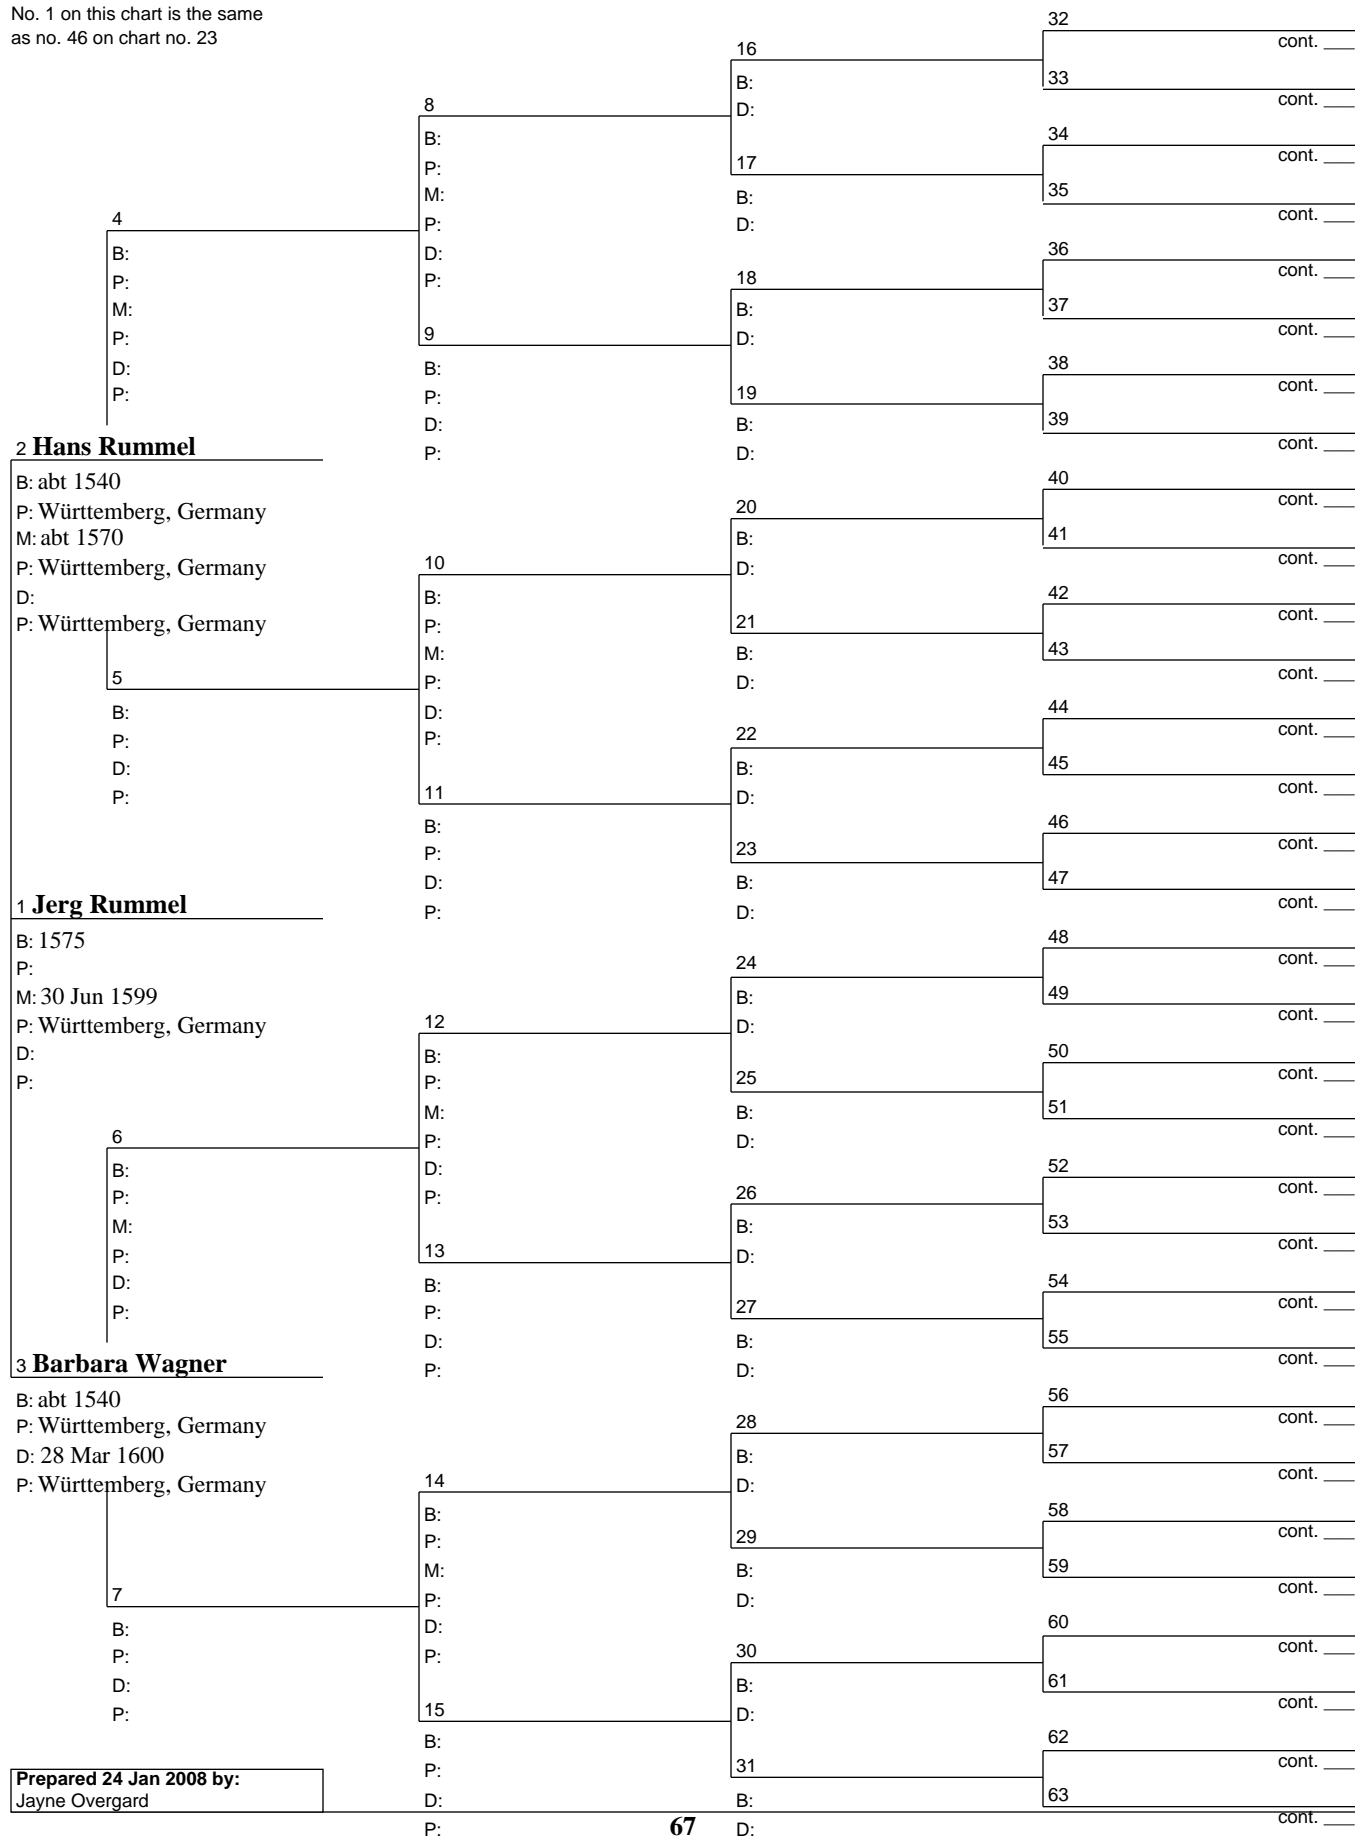

Pedigree Chart

24 Jan 2008

Chart no. 67
No. 1 on this chart is the same
as no. 46 on chart no. 23

Prepared 24 Jan 2008 by:
Jayne Overgard