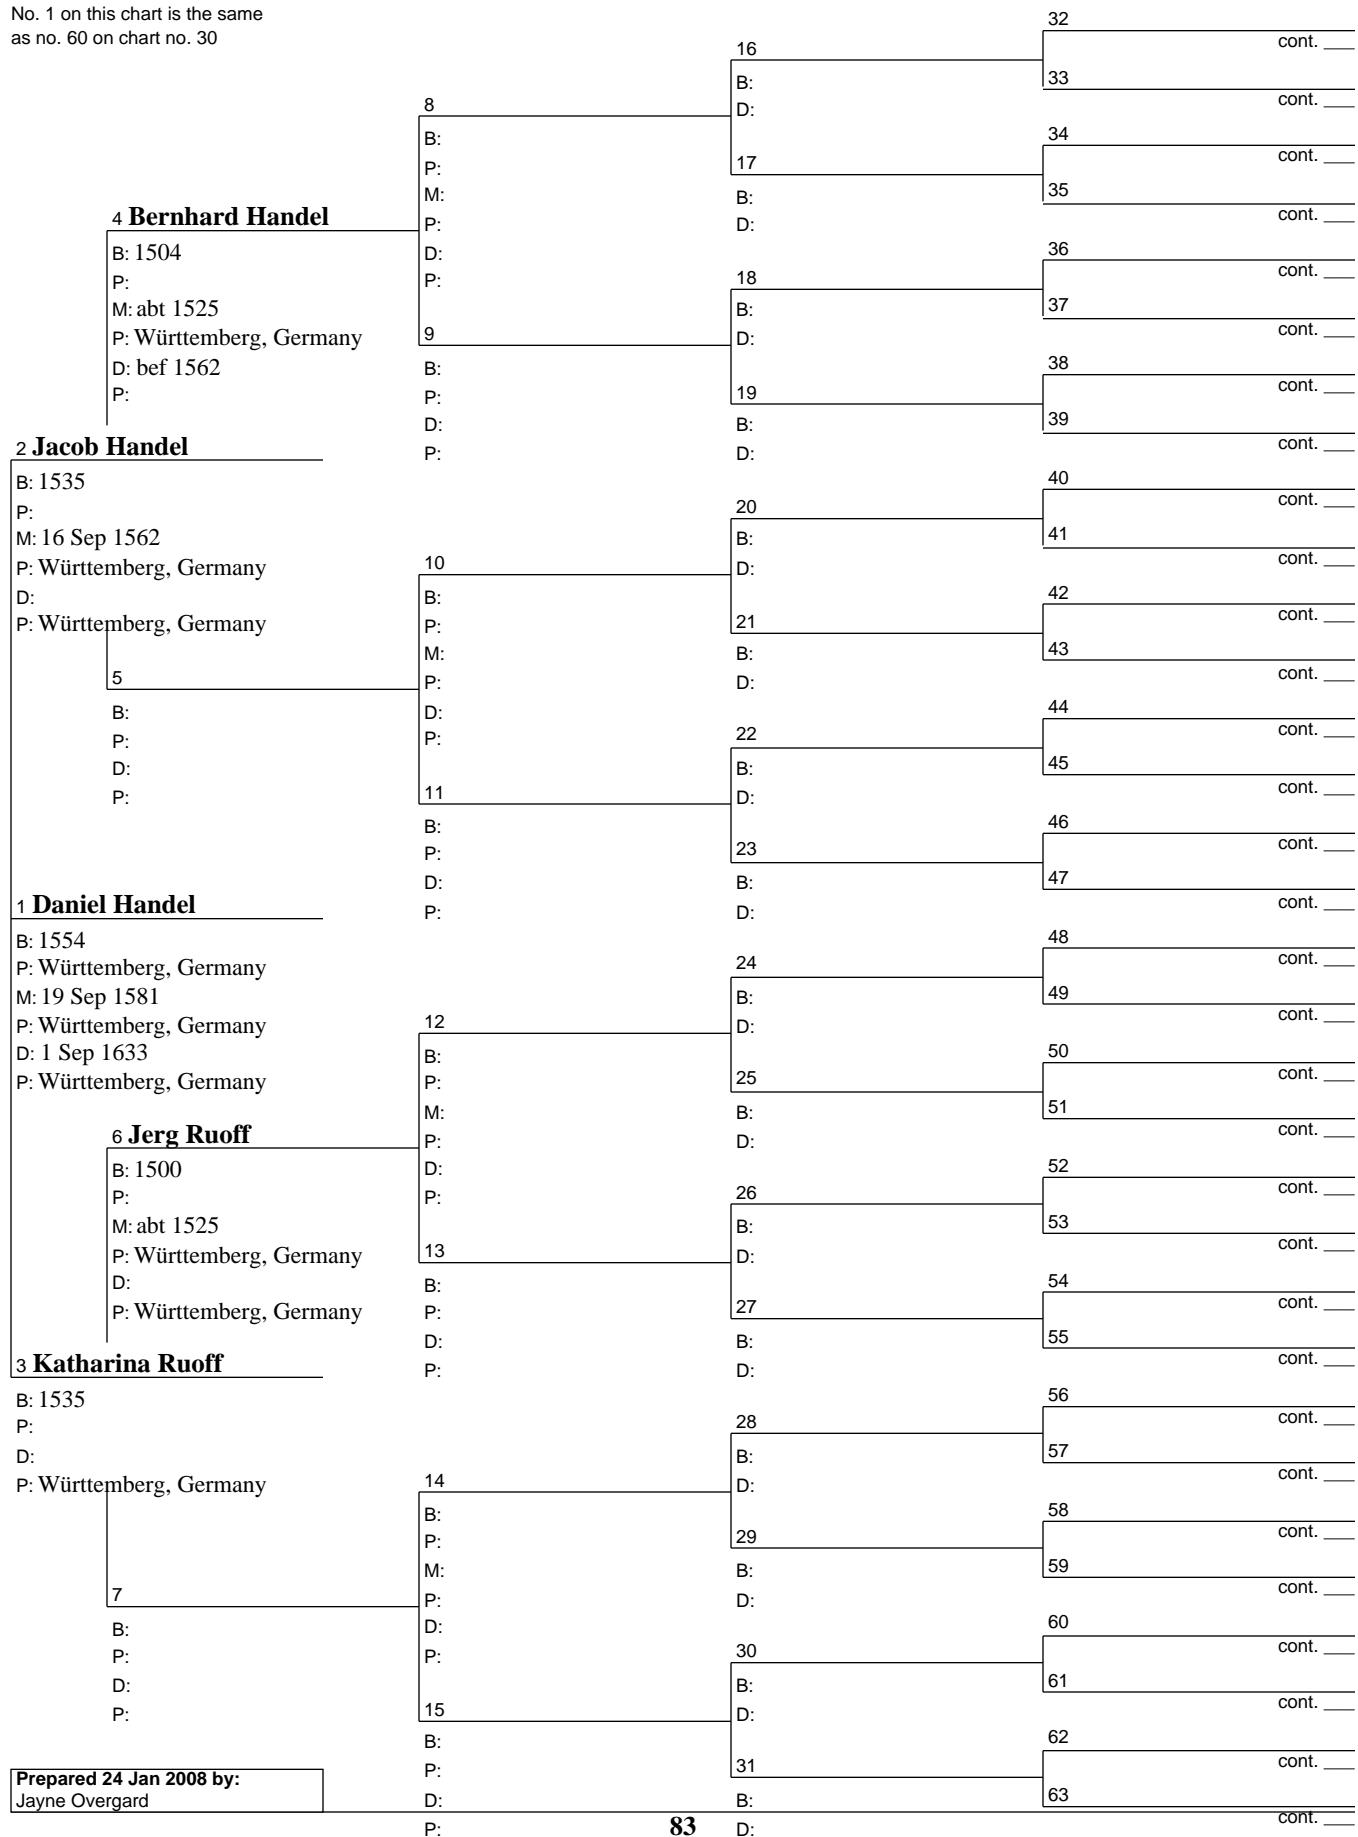

Pedigree Chart

24 Jan 2008

Chart no. 83
No. 1 on this chart is the same
as no. 60 on chart no. 30

Prepared 24 Jan 2008 by:
Jayne Overgard