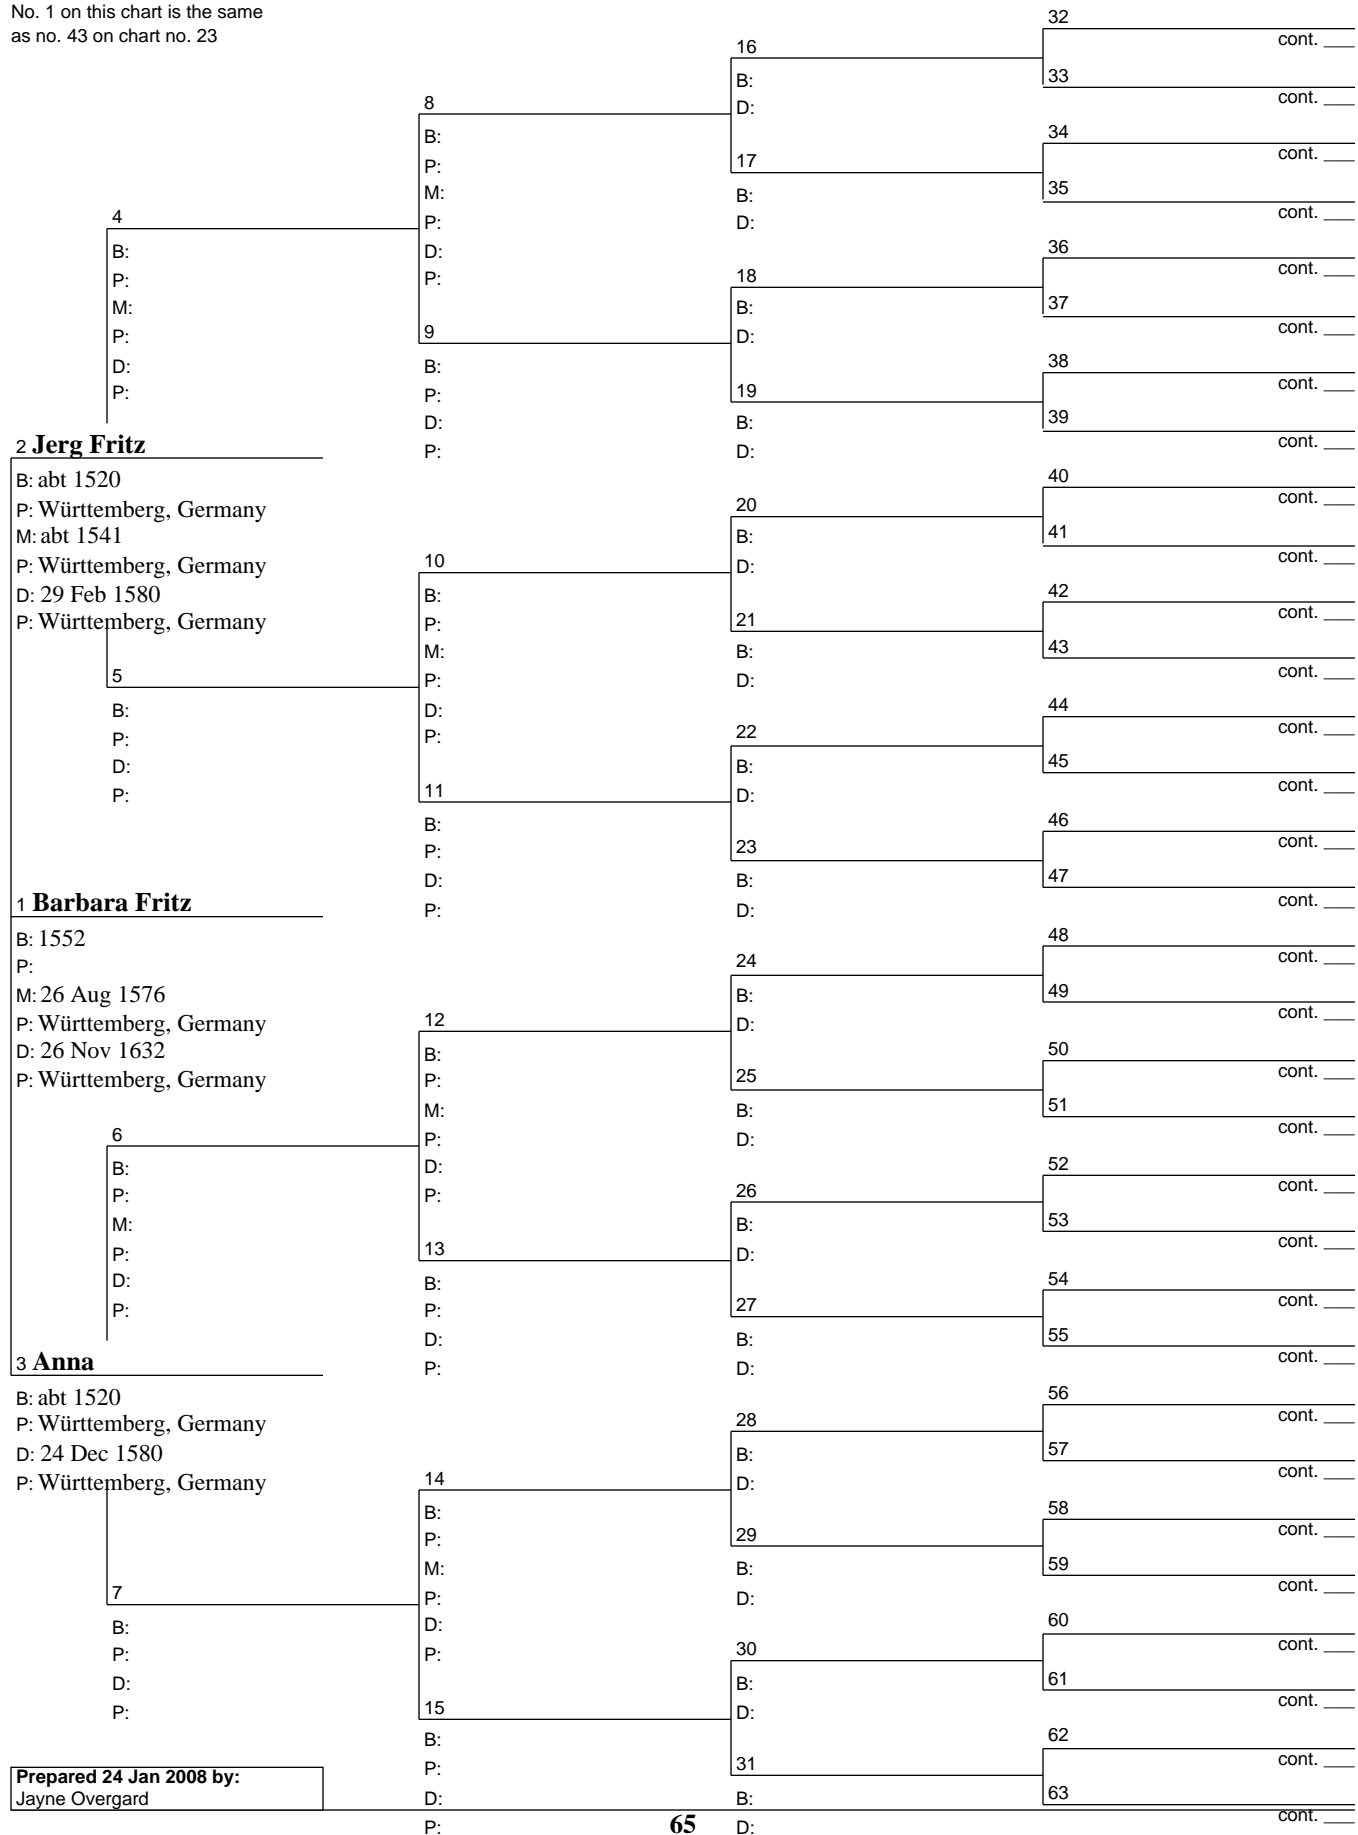

Pedigree Chart

24 Jan 2008

Chart no. 65
No. 1 on this chart is the same
as no. 43 on chart no. 23

Prepared 24 Jan 2008 by:
Jayne Overgard